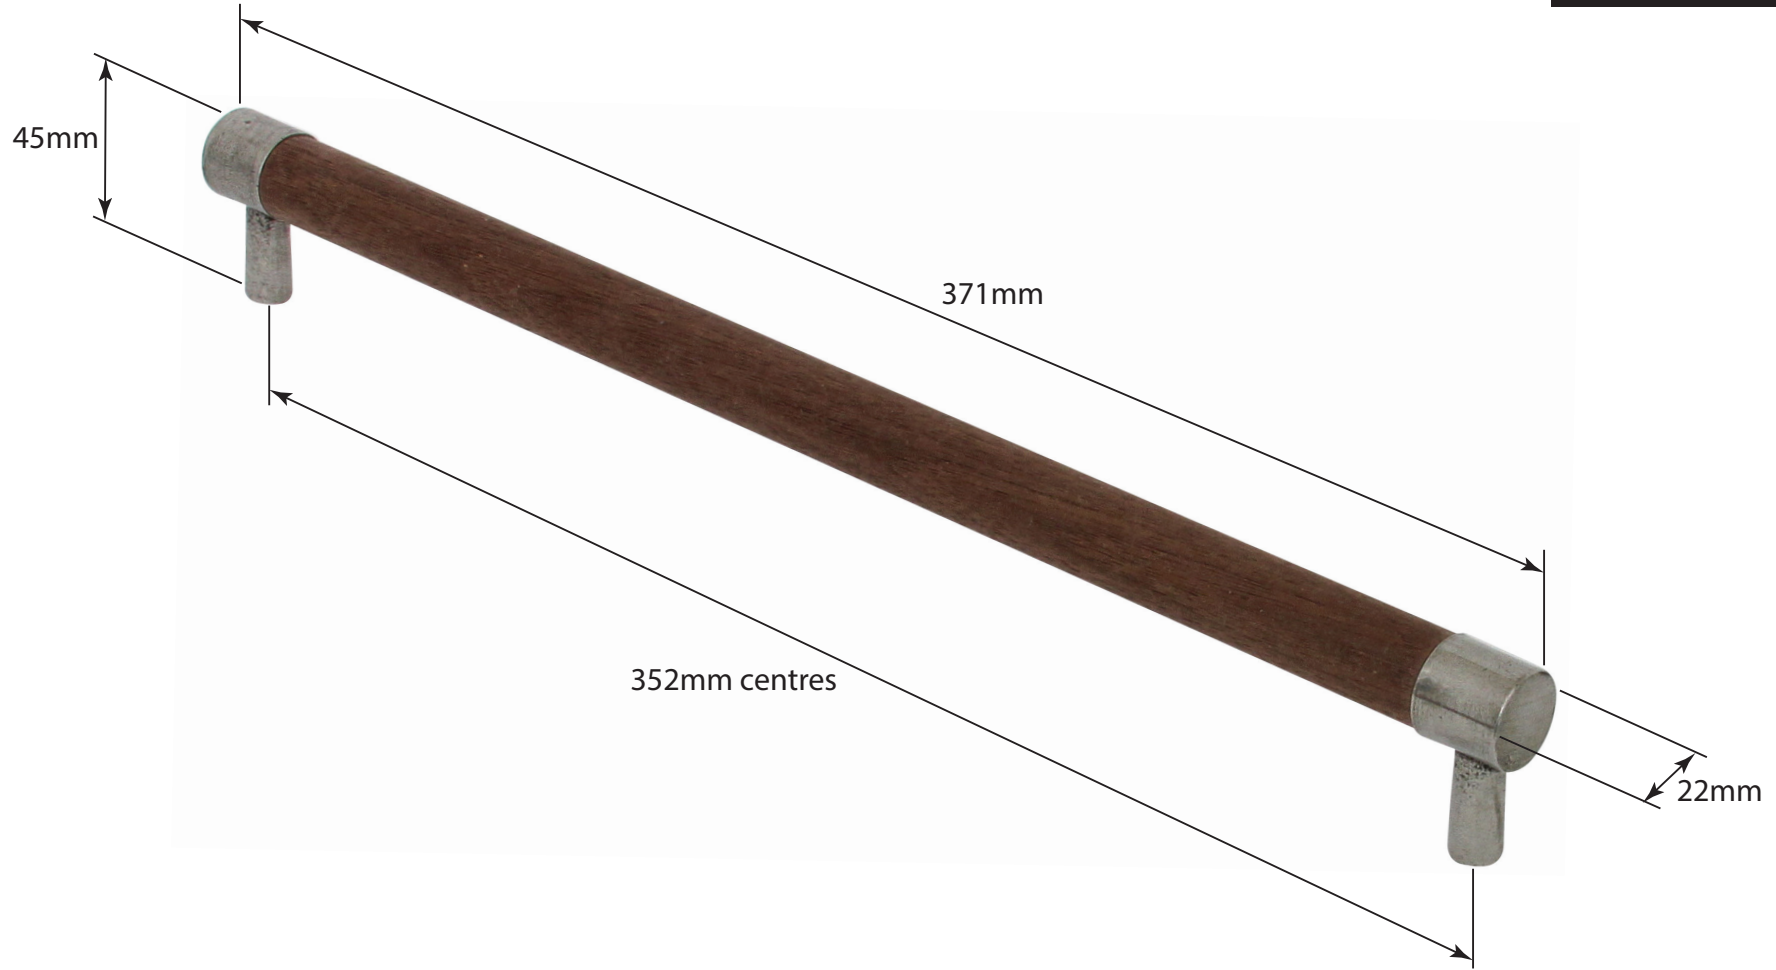

P/N. BH026
 ALL DIMENSIONS IN MM UNLESS STATED
 THE CONTENTS OF THIS DRAWING ARE COPYRIGHT AND SHOULD NOT BE REPRODUCED WITHOUT THE PERMISSION OF DJH ENGINEERING

					QTY	
			DESCRIPTION BH026 Milton Bar Handle (Walnut/352mm centres).	DRG.	D. Urwin	
				DATE	06/09/18	
1	06/09/18		LT REF.	H:\Finess & Stonebridge Handle Hardware\Finesse\Dim Dwgs\BH026.pdf		
ISSUE	DATE	REVISION	MATL.	Pewter	CODE	BH026