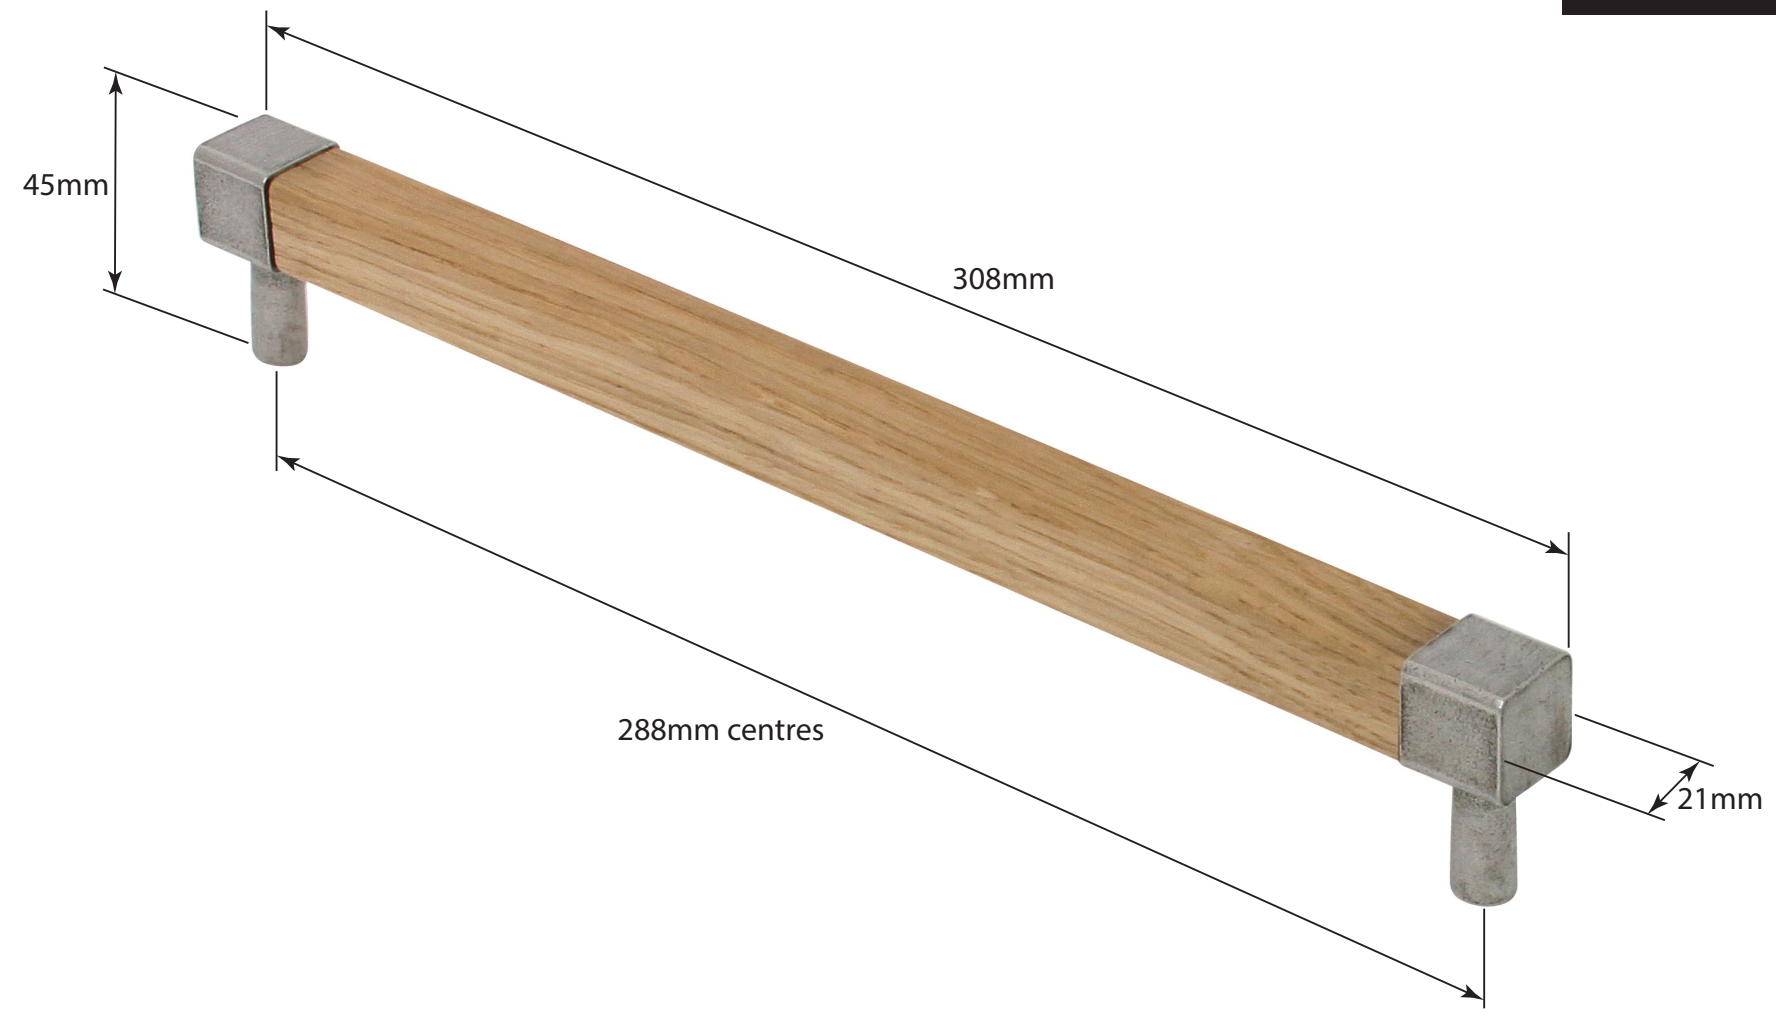

P/N. BH028

ALL DIMENSIONS IN
MM UNLESS STATED

THE CONTENTS OF THIS DRAWING ARE COPYRIGHT AND SHOULD NOT BE
REPRODUCED WITHOUT THE PERMISSION OF DJH ENGINEERING

						QTY	
				DESCRIPTION BH028 Eden Bar Handle (Oak/288mm centres).	DRG.	D. Urwin	
					DATE	06/09/18	
1	06/09/18		LT REF.	H:\Finess & Stonebridge Handle Hardware\Finesse\ Dim Dwgs\BH028.pdf		SCALE	N/A
ISSUE	DATE	REVISION	MATL.	Pewter		CODE	BH028