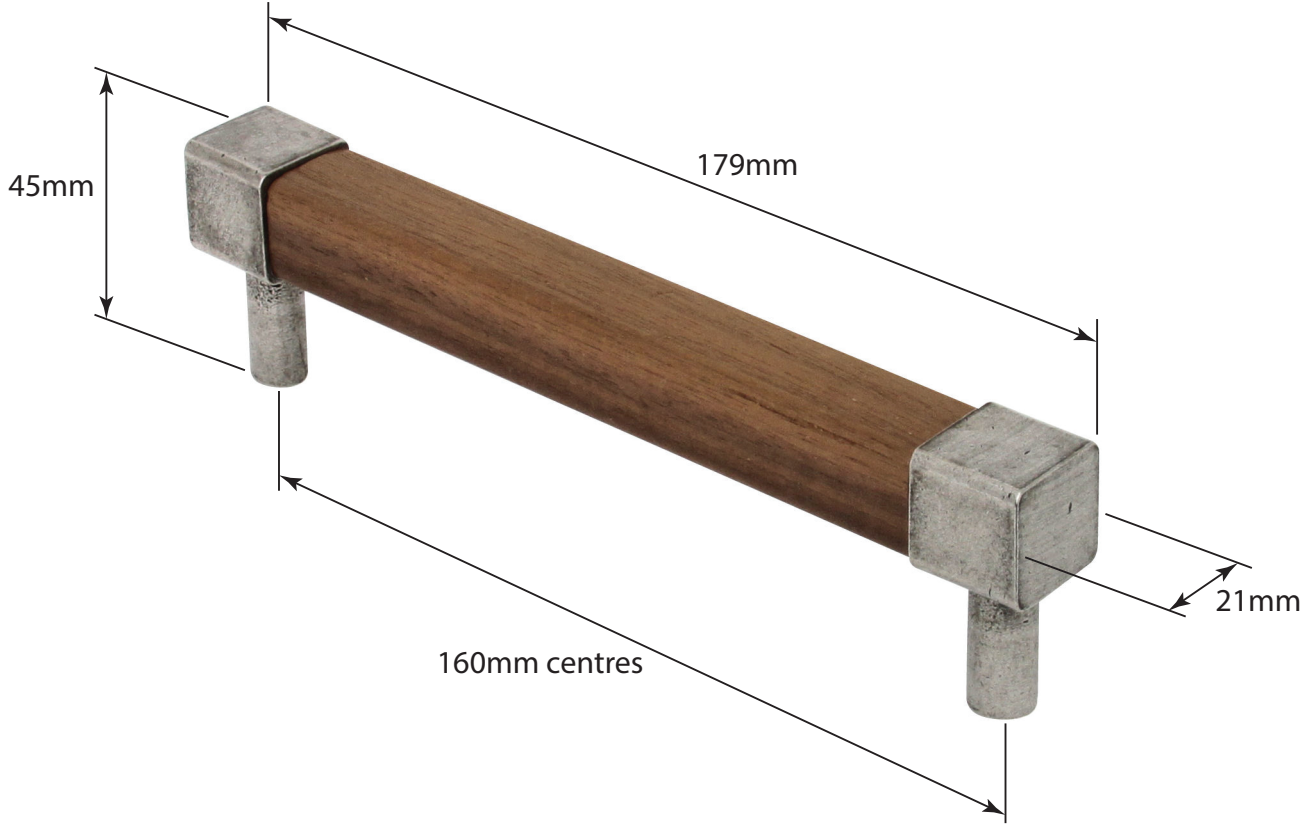

P/N. BH030
 ALL DIMENSIONS IN MM UNLESS STATED
 THE CONTENTS OF THIS DRAWING ARE COPYRIGHT AND SHOULD NOT BE REPRODUCED WITHOUT THE PERMISSION OF DJH ENGINEERING

						QTY
				DESCRIPTION	DRG.	D. Urwin
				BH030 Eden Bar Handle (Walnut/160mm centres).	DATE	06/09/18
1	06/09/18		LT REF.	H:\Finesse & Stonebridge Handle Hardware\Finesse\ Dim Dwgs\BH030.pdf	SCALE	N/A
ISSUE	DATE	REVISION	MATL.	Pewter	CODE	BH030