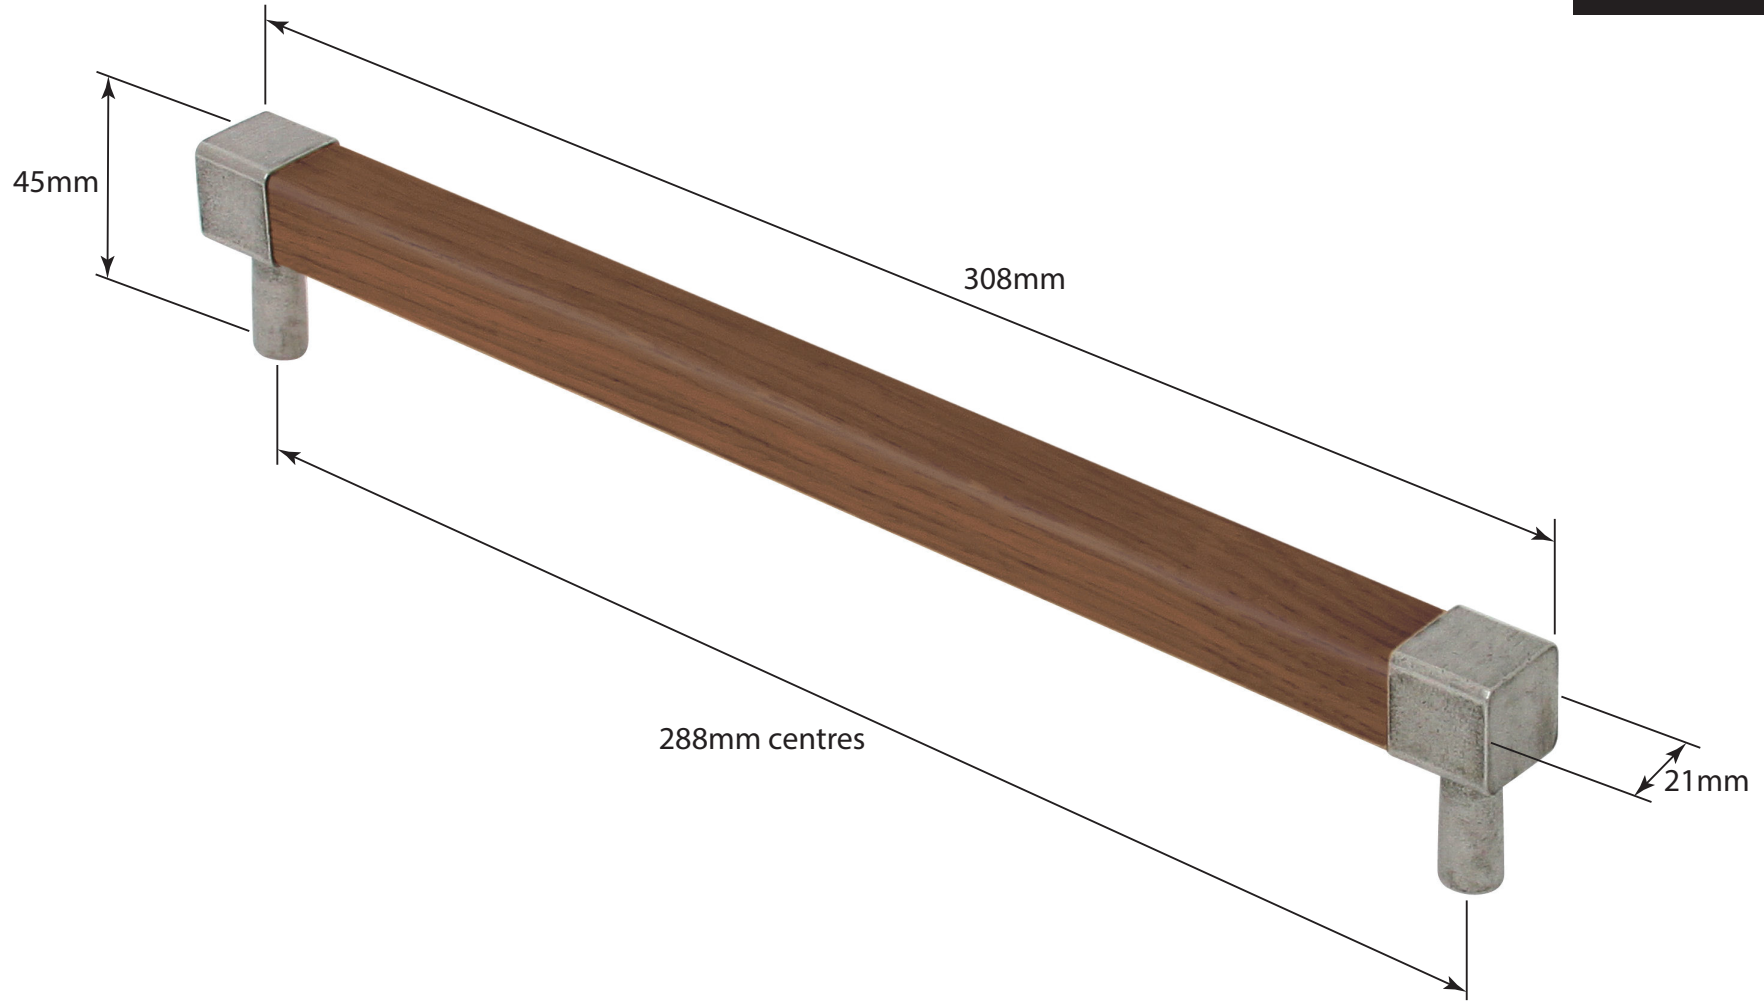

P/N. BH031

ALL DIMENSIONS IN
MM UNLESS STATED

THE CONTENTS OF THIS DRAWING ARE COPYRIGHT AND SHOULD NOT BE
REPRODUCED WITHOUT THE PERMISSION OF DJH ENGINEERING

						QTY
				DESCRIPTION BH031 Eden Bar Handle (Walnut/288mm centres).	DRG.	D. Urwin
					DATE	06/09/18
1	06/09/18		LT REF.	H:\Finess & Stonebridge Handle Hardware\Finesse\Dim Dwgs\BH031.pdf	SCALE	N/A
ISSUE	DATE	REVISION	MATL.	Pewter	CODE	BH031