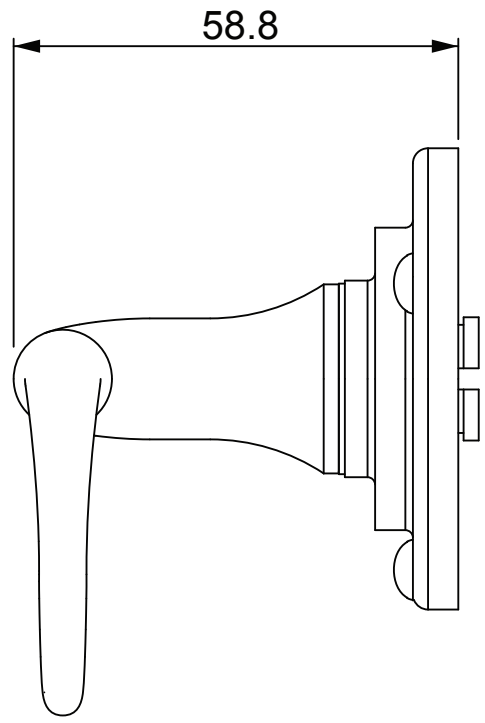

P/N. FB1068  
 ALL DIMENSIONS IN  
 MM UNLESS STATED  
 THE CONTENTS OF THIS DRAWING ARE COPYRIGHT AND SHOULD NOT BE  
 REPRODUCED WITHOUT THE PERMISSION OF DJH ENGINEERING

						QTY
				<b>DESCRIPTION</b>	<b>DRG.</b>	D. Urwin
				FB1068 Curl Door Lever on Round Rose Backplate.	<b>DATE</b>	28/01/19
1	28/01/19		<b>LT REF.</b>	H:\Finess & Stonebridge Handle Hardware\Stonebridge-CAD\ Dim Dwgs\FB1068.pdf	<b>SCALE</b>	N/A
<b>ISSUE</b>	<b>DATE</b>	<b>REVISION</b>	<b>MATL.</b>	Forged Steel (flat black finish)	<b>CODE</b>	FB1068