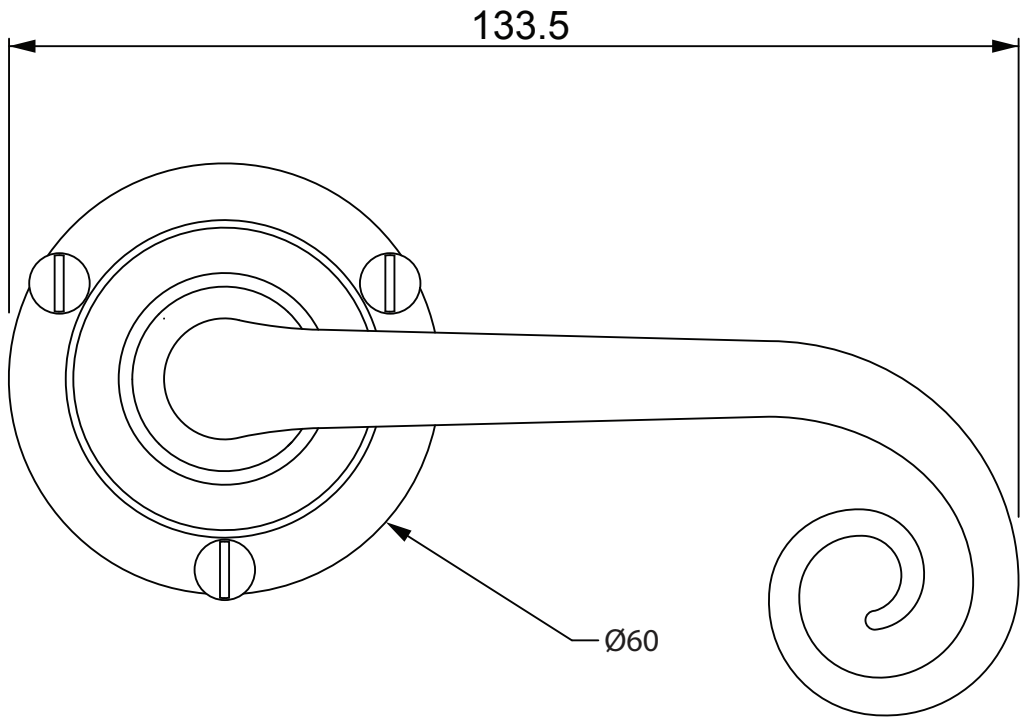

P/N. FB1068  
 ALL DIMENSIONS IN  
 MM UNLESS STATED  
 THE CONTENTS OF THIS DRAWING ARE COPYRIGHT AND SHOULD NOT BE  
 REPRODUCED WITHOUT THE PERMISSION OF DJH ENGINEERING

						QTY
				<b>DESCRIPTION</b>	<b>DRG.</b>	D. Urwin
				FB1068 Curl Door Lever on Round Rose Backplate.	<b>DATE</b>	28/01/19
1	28/01/19		<b>LT REF.</b>	H:\Finess & Stonebridge Handle Hardware\Stonebridge-CAD\ Dim Dwgs\FB1068.pdf	<b>SCALE</b>	N/A
<b>ISSUE</b>	<b>DATE</b>	<b>REVISION</b>	<b>MATL.</b>	Forged Steel (flat black finish)	<b>CODE</b>	FB1068