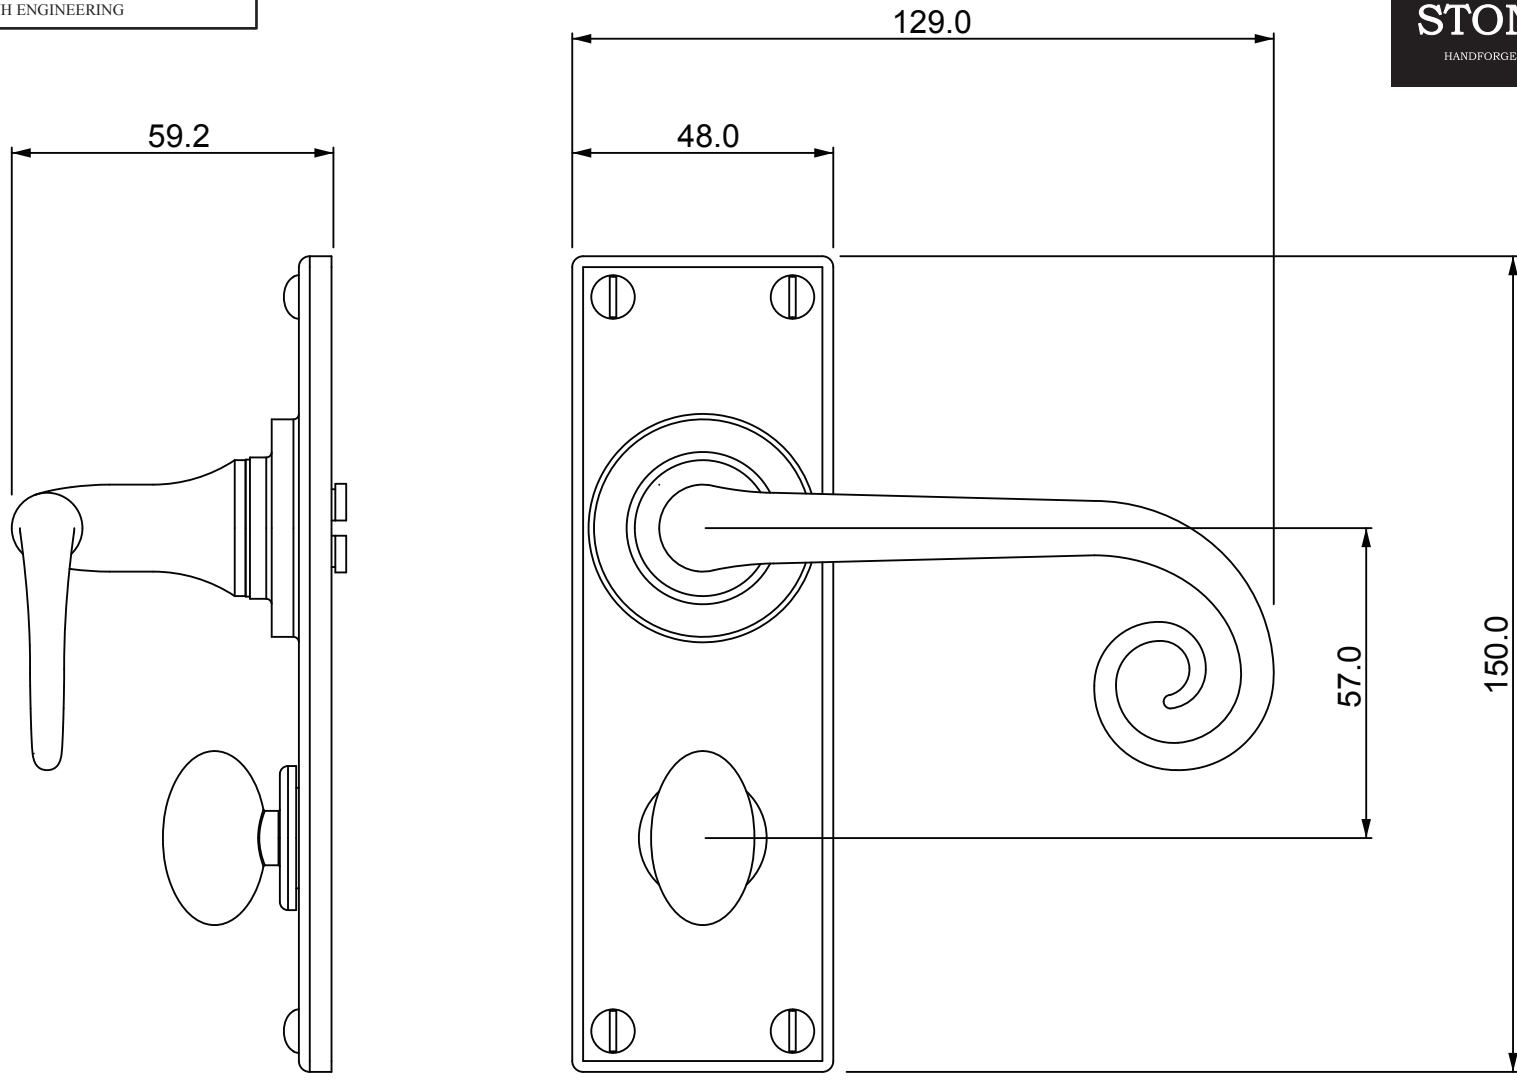

P/N. FB1071 ALL DIMENSIONS IN
MM UNLESS STATED

THE CONTENTS OF THIS DRAWING ARE COPYRIGHT AND SHOULD NOT BE
REPRODUCED WITHOUT THE PERMISSION OF DJH ENGINEERING

					QTY	
			DESCRIPTION	DRG.	D. Urwin	
			FB1071 Curl Door Lever on Bathroom Backplate.	DATE	28/01/19	
1	28/01/19		LT REF.	H:\Finess & Stonebridge Handle Hardware/Stonebridge-CAD/ Dim Dwgs/FB1071.pdf	SCALE	N/A
ISSUE	DATE	REVISION	MATL.	Forged Steel (flat black finish)	CODE	FB1071