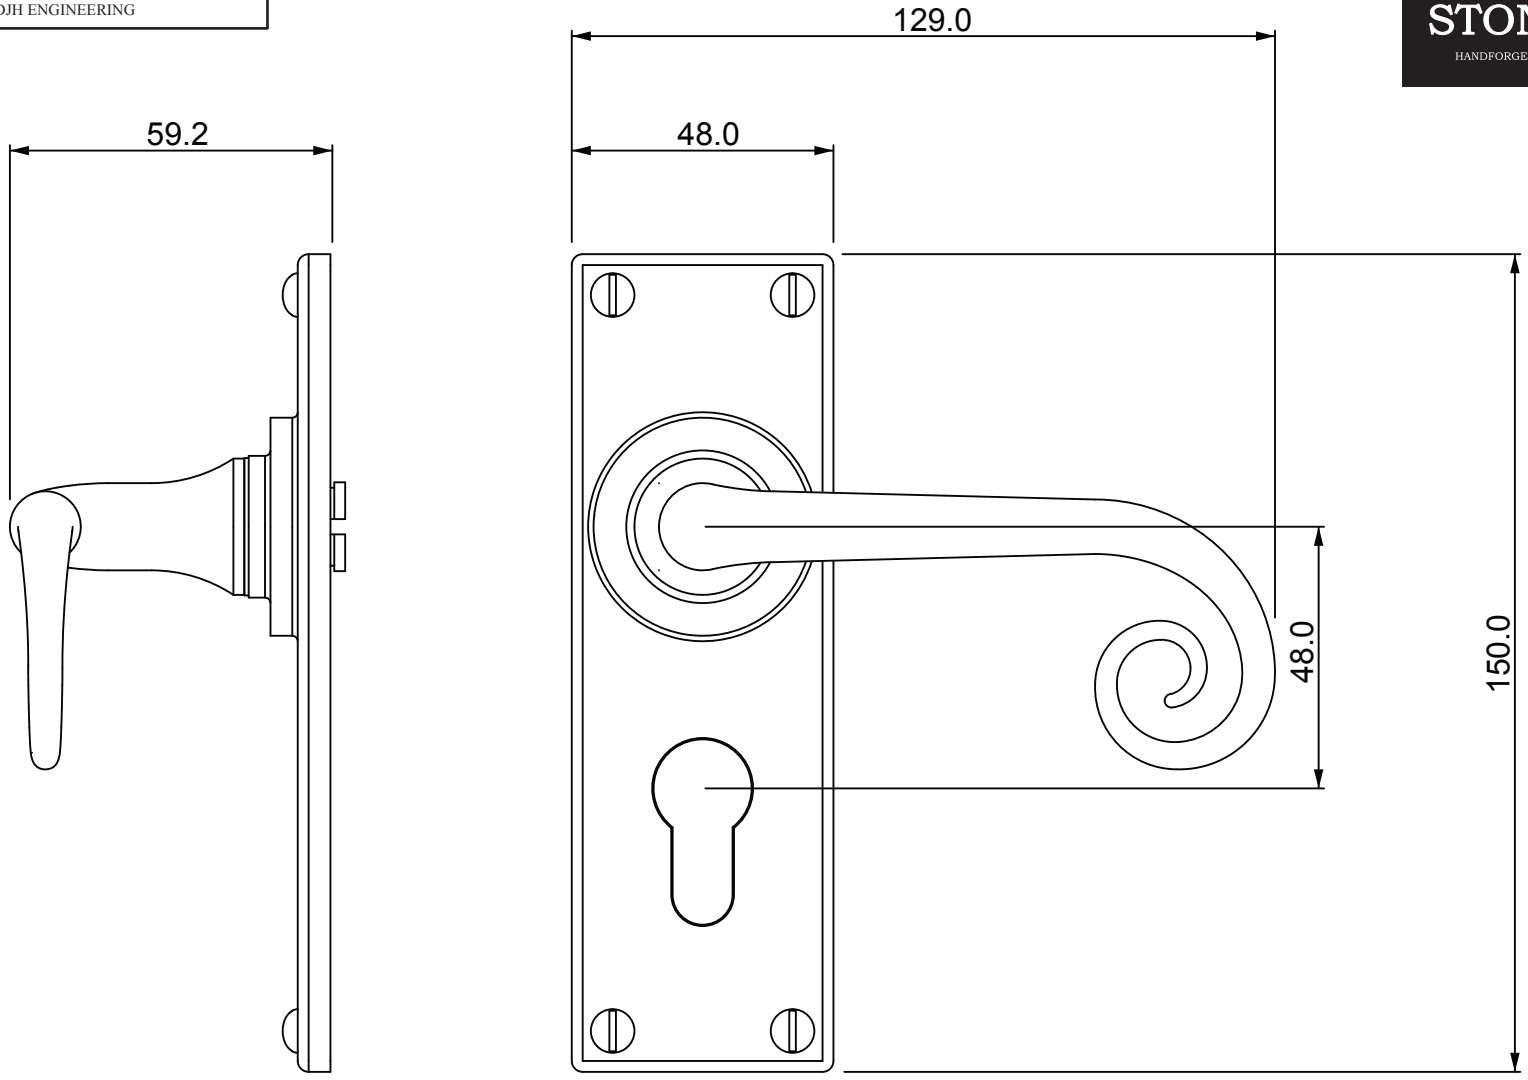

P/N. FB1076    ALL DIMENSIONS IN MM UNLESS STATED  
 THE CONTENTS OF THIS DRAWING ARE COPYRIGHT AND SHOULD NOT BE REPRODUCED WITHOUT THE PERMISSION OF DJH ENGINEERING

					QTY
			<b>DESCRIPTION</b>	<b>DRG.</b>	D. Urwin
			FB1076 Curl Door Lever on Euro Lock Backplate.	<b>DATE</b>	28/01/19
1	28/01/19		<b>LT REF.</b>	<b>SCALE</b>	N/A
<b>ISSUE</b>	<b>DATE</b>	<b>REVISION</b>	<b>MATL.</b>	<b>CODE</b>	FB1076
			H:\Finess & Stonebridge Handle Hardware\Stonebridge-CAD\ Dim Dwgs\FB1076.pdf		
			Forged Steel (flat black finish)		