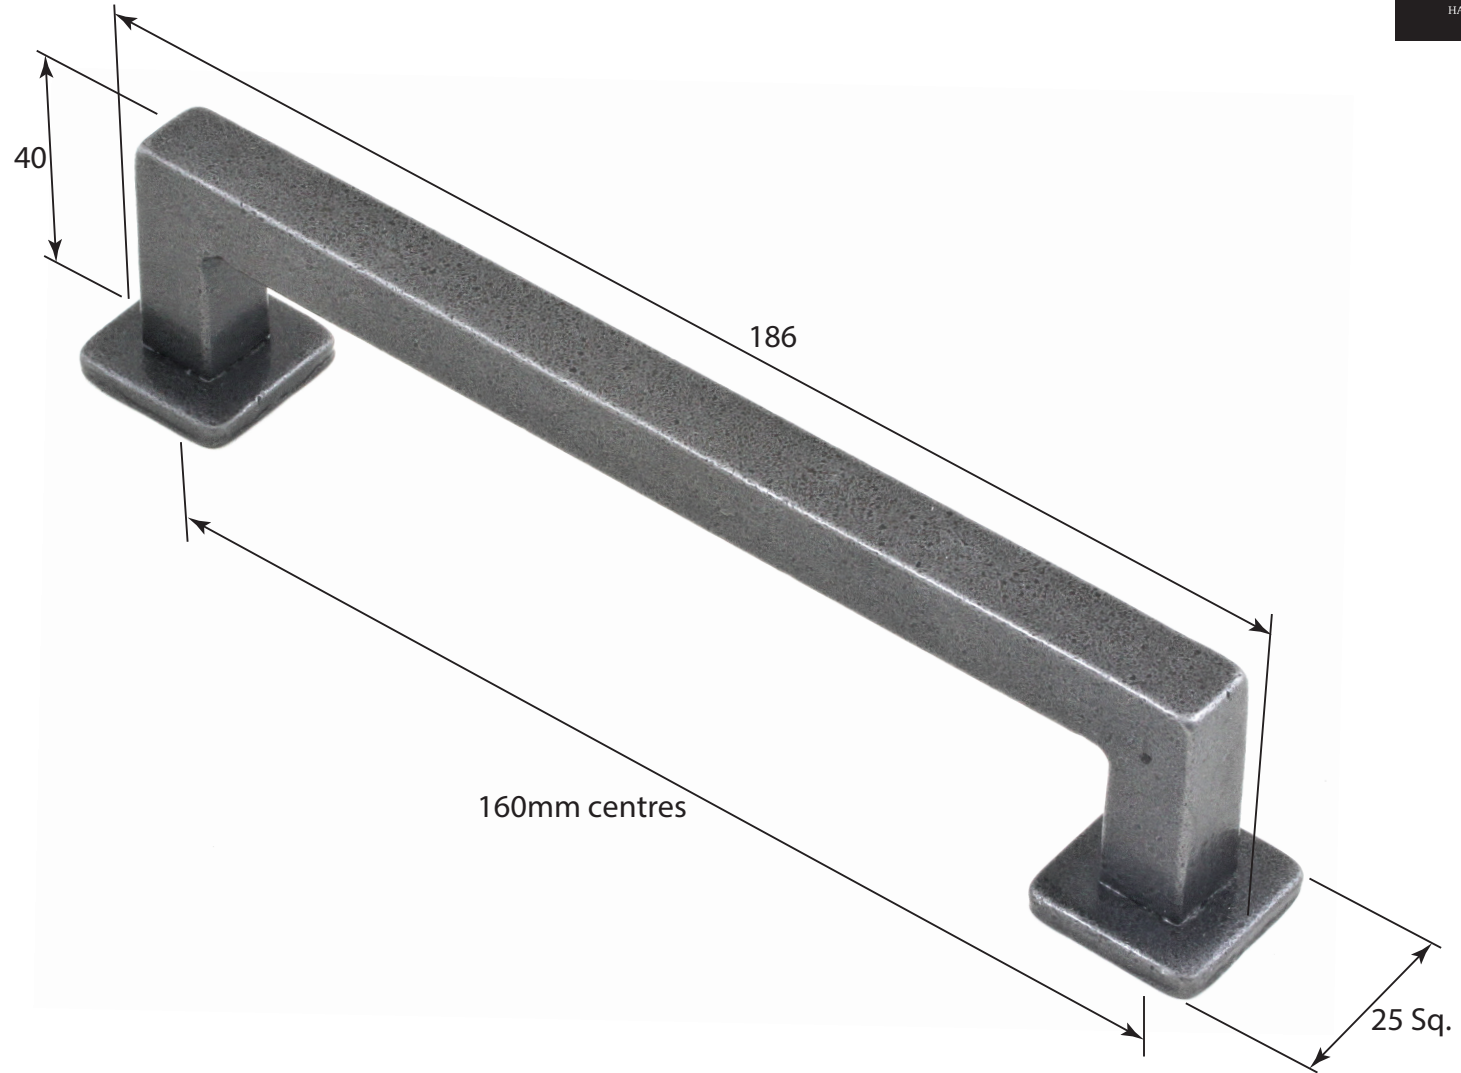

Stonebridge Pull Handle

**ALL DIMENSIONS IN
MM UNLESS STATED**

THE CONTENTS OF THIS DRAWING ARE COPYRIGHT AND SHOULD NOT
BE REPRODUCED WITHOUT THE PERMISSION OF DJH GROUP LTD

					QTY	
		FOR ACTUAL COLOUR REFER TO MAIN WEB PAGE FOR THIS ITEM.	DESCRIPTION		DRG.	D. Urwin
			Stonebridge Pull Handle (Fulford).		DATE	15/10/18
1	15/10/18	COLOUR HERE FOR DIMENSION PURPOSES ONLY.	LT REF.	H:\Finess & Stonebridge Handle Hardware/Stonebridge-CAD/ Dim Dwgs/pdf	SCALE	N/A
ISSUE	DATE		MATL.	Forged Steel (flat black & satin steel)	CODE	Pull Handle