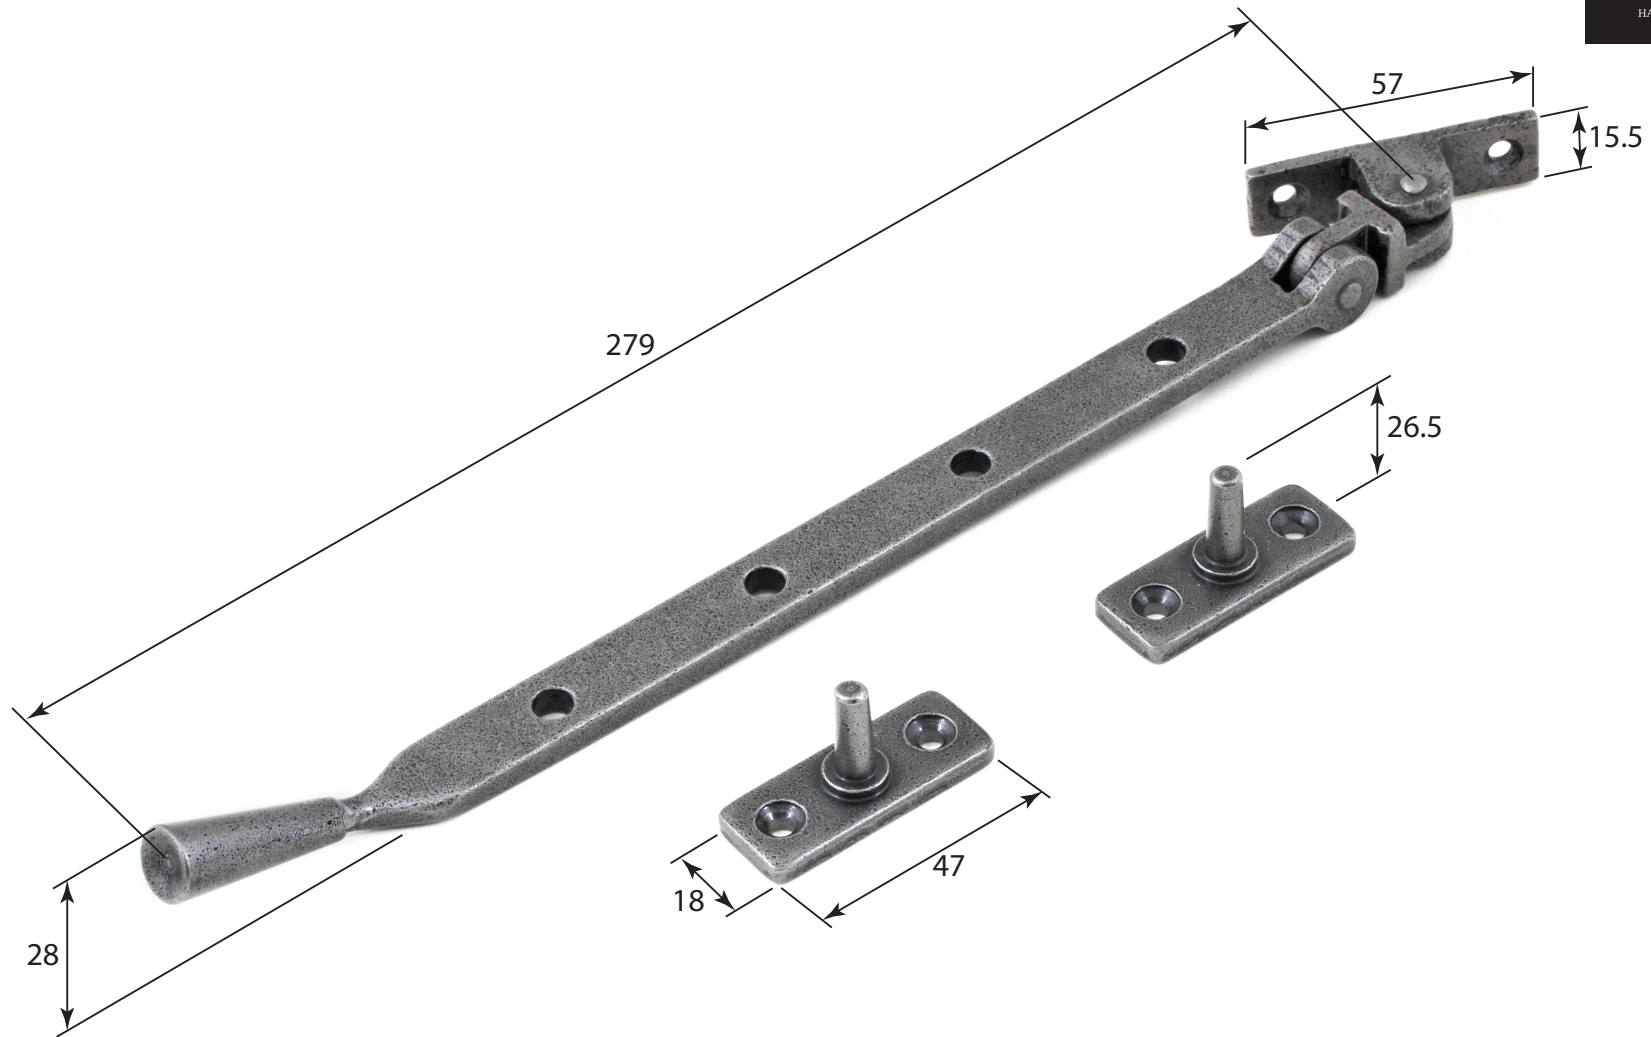

Stonebridge 10"

Casement Stay

ALL DIMENSIONS IN
MM UNLESS STATED

THE CONTENTS OF THIS DRAWING ARE COPYRIGHT AND SHOULD NOT
BE REPRODUCED WITHOUT THE PERMISSION OF DJH GROUP LTD.

					QTY
		FOR ACTUAL COLOUR REFER TO MAIN WEB PAGE FOR THIS ITEM.	DESCRIPTION		D. Urwin
			Stonebridge 10" Window Casement Stay (Cotswold).		29/10/18
1	29/10/18	COLOUR HERE FOR DIMENSION	LT REF.	H:\Finess & Stonebridge Handle Hardware/Stonebridge-CAD/ Dim Dwgs/pdf	N/A
ISSUE	DATE	PURPOSES ONLY.	MATL.	Forged Steel (flat black & satin steel)	10" Casement Stay