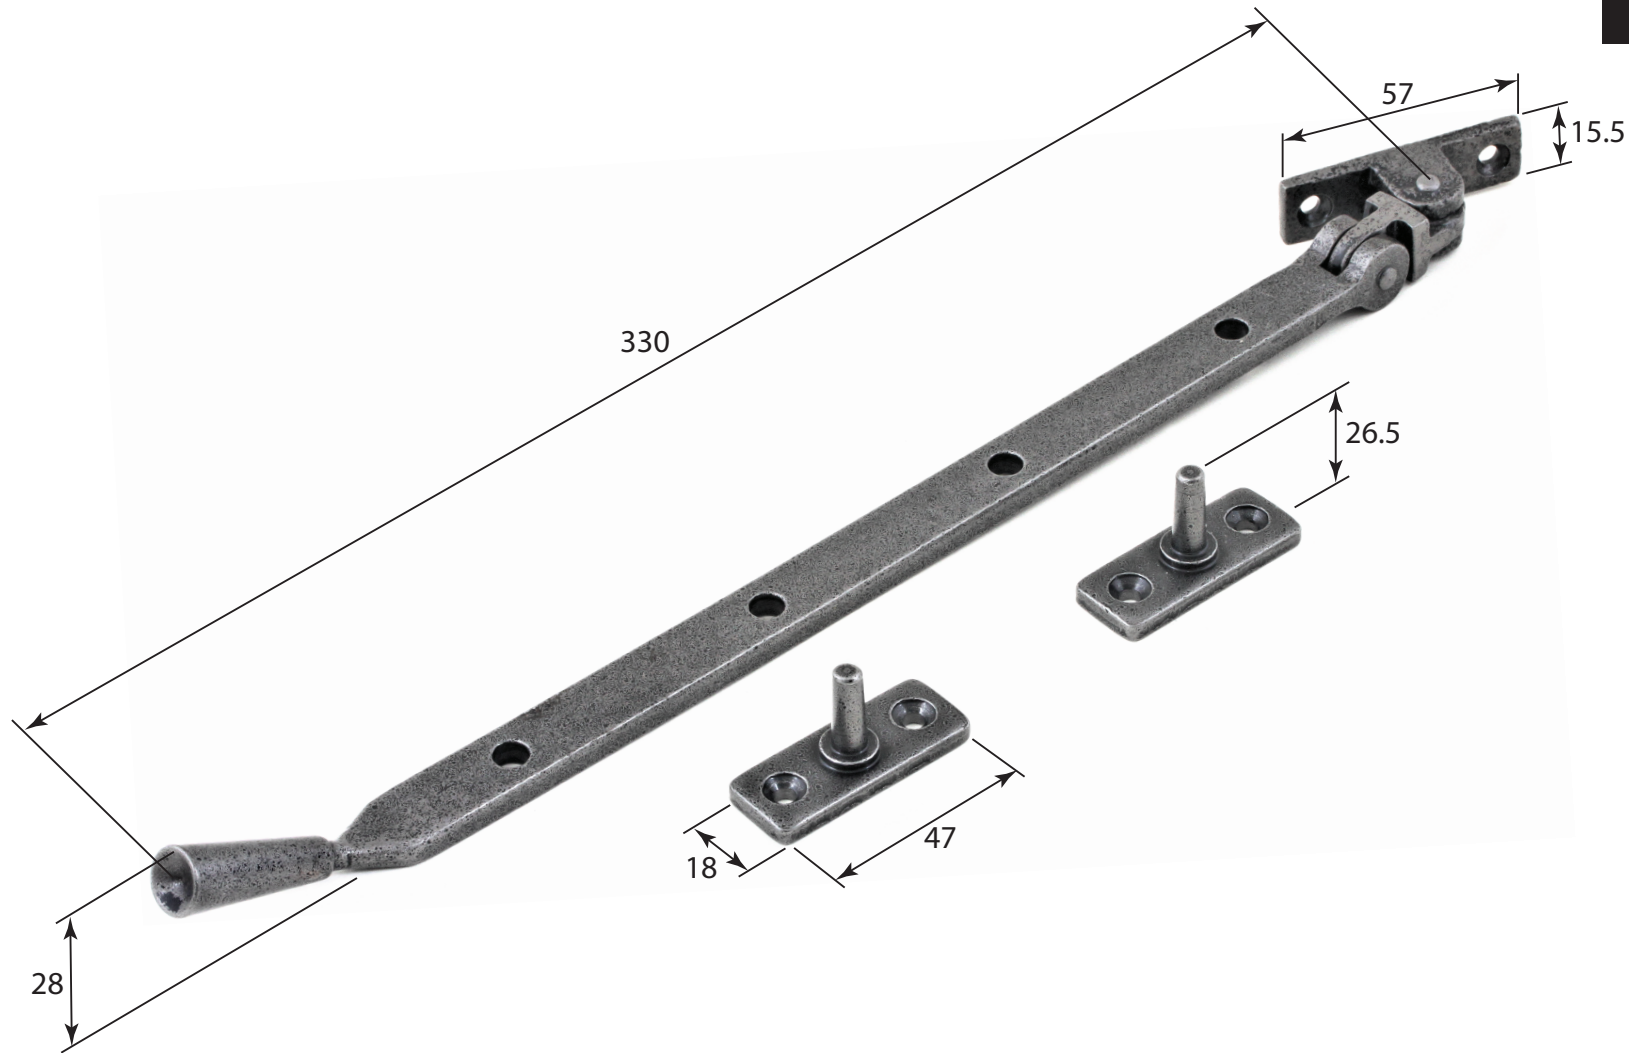

Stonebridge 12"

Casement Stay

ALL DIMENSIONS IN  
MM UNLESS STATED

THE CONTENTS OF THIS DRAWING ARE COPYRIGHT AND SHOULD NOT  
BE REPRODUCED WITHOUT THE PERMISSION OF DJH GROUP LTD

					QTY
		<b>FOR ACTUAL COLOUR REFER TO MAIN WEB PAGE FOR THIS ITEM.</b>	<b>DESCRIPTION</b>		DRG.
			Stonebridge 12" Window Casement Stay (Cotswold).		DATE
1	29/10/18	<b>COLOUR HERE FOR DIMENSION</b>	<b>LT REF.</b>	H:\Finess & Stonebridge Handle Hardware/Stonebridge-CAD/ Dim Dwgs/pdf	SCALE
<b>ISSUE</b>	<b>DATE</b>	<b>PURPOSES ONLY.</b>	<b>MATL.</b>	Forged Steel (flat black & satin steel)	CODE
					12" Casement Stay