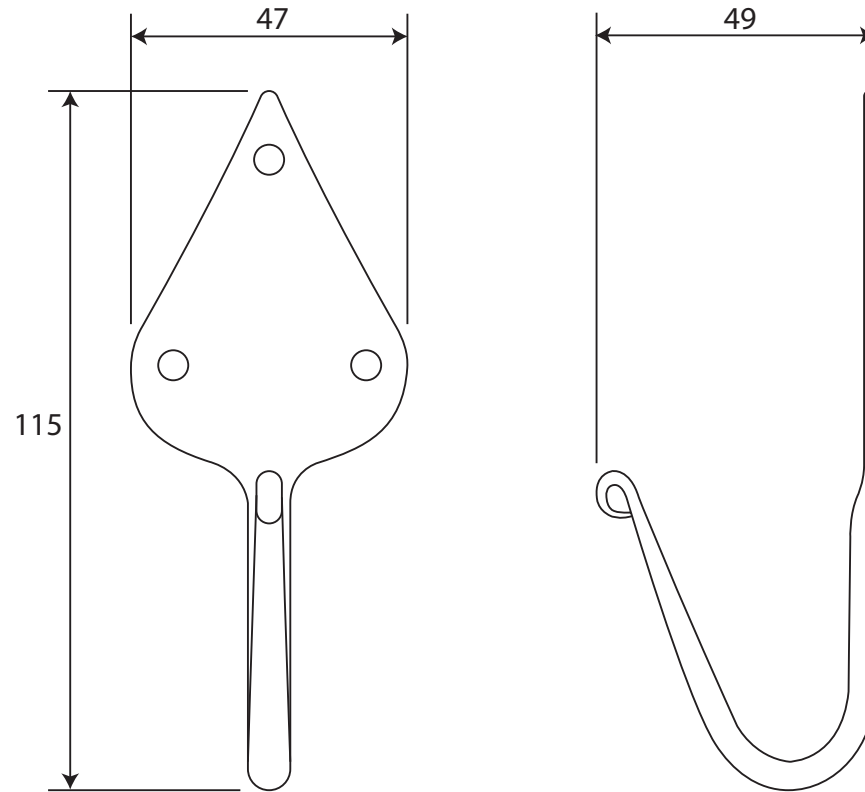

Stonebridge Single Gothic

**ALL DIMENSIONS IN  
MM UNLESS STATED**

Coat Hook

THE CONTENTS OF THIS DRAWING ARE COPYRIGHT AND SHOULD NOT  
BE REPRODUCED WITHOUT THE PERMISSION OF DJH GROUP LTD

					QTY	
		<b>FOR ACTUAL COLOUR REFER TO MAIN WEB PAGE FOR THIS ITEM.</b>	<b>DESCRIPTION</b>		<b>DRG.</b>	D. Urwin
			Stonebridge Single Gothic Coat Hook.		<b>DATE</b>	17/10/18
1	17/10/18	<b>COLOUR HERE FOR DIMENSION PURPOSES ONLY.</b>	<b>LT REF.</b>	H:\Finess & Stonebridge Handle Hardware/Stonebridge-CAD/ Dim Dwgspdf	<b>SCALE</b>	N/A
<b>ISSUE</b>	<b>DATE</b>		<b>MATL.</b>	Forged Steel (flat black & satin steel)	<b>CODE</b>	Coat Hook