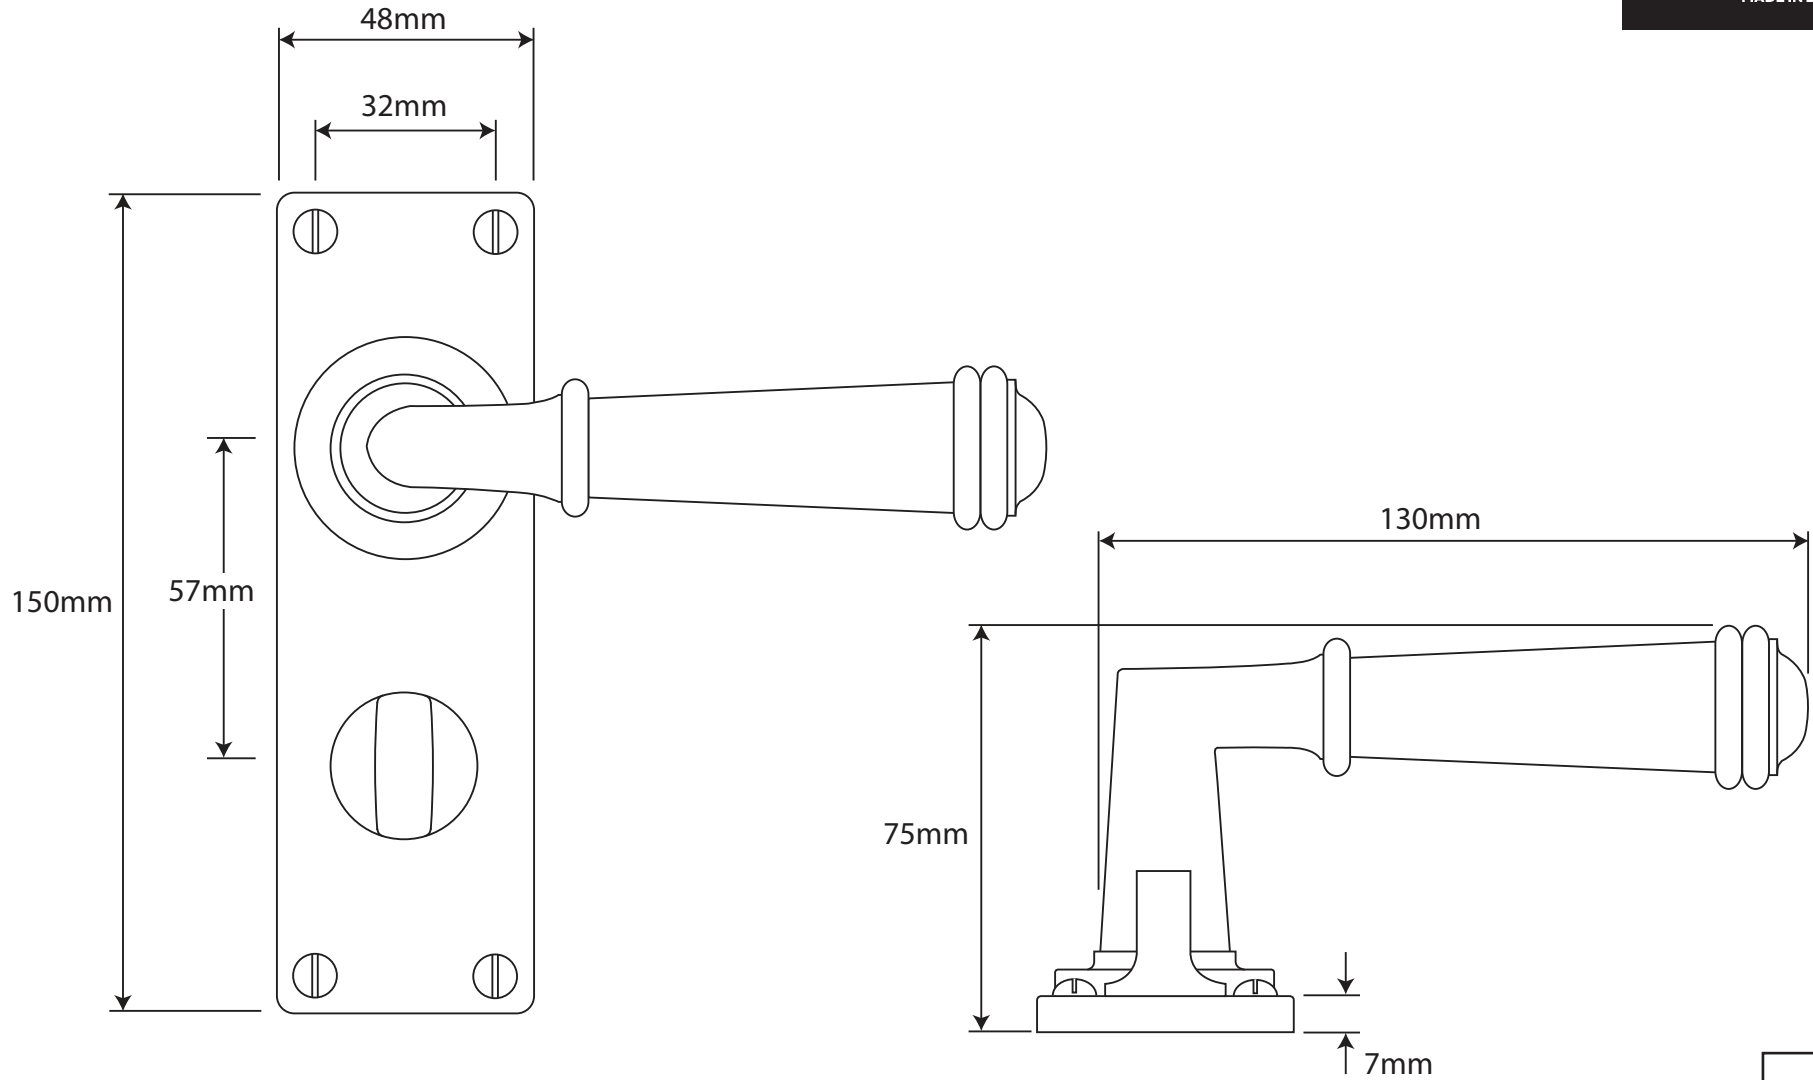

P/N. FD004

ALL DIMENSIONS IN
MM UNLESS STATED

THE CONTENTS OF THIS DRAWING ARE COPYRIGHT AND SHOULD NOT BE
REPRODUCED WITHOUT THE PERMISSION OF DJH ENGINEERING

					QTY	
			DESCRIPTION		DRG.	D. Urwin
			FD004 Durham Door Lever Bathroom Backplate.		DATE	20/09/18
1	20/09/18		LT REF.	H:\Finesse & Stonebridge Handle Hardware\Finesse\ Dim Dwgs\FD004.pdf	SCALE	N/A
ISSUE	DATE	REVISION	MATL.	Pewter	CODE	FD004