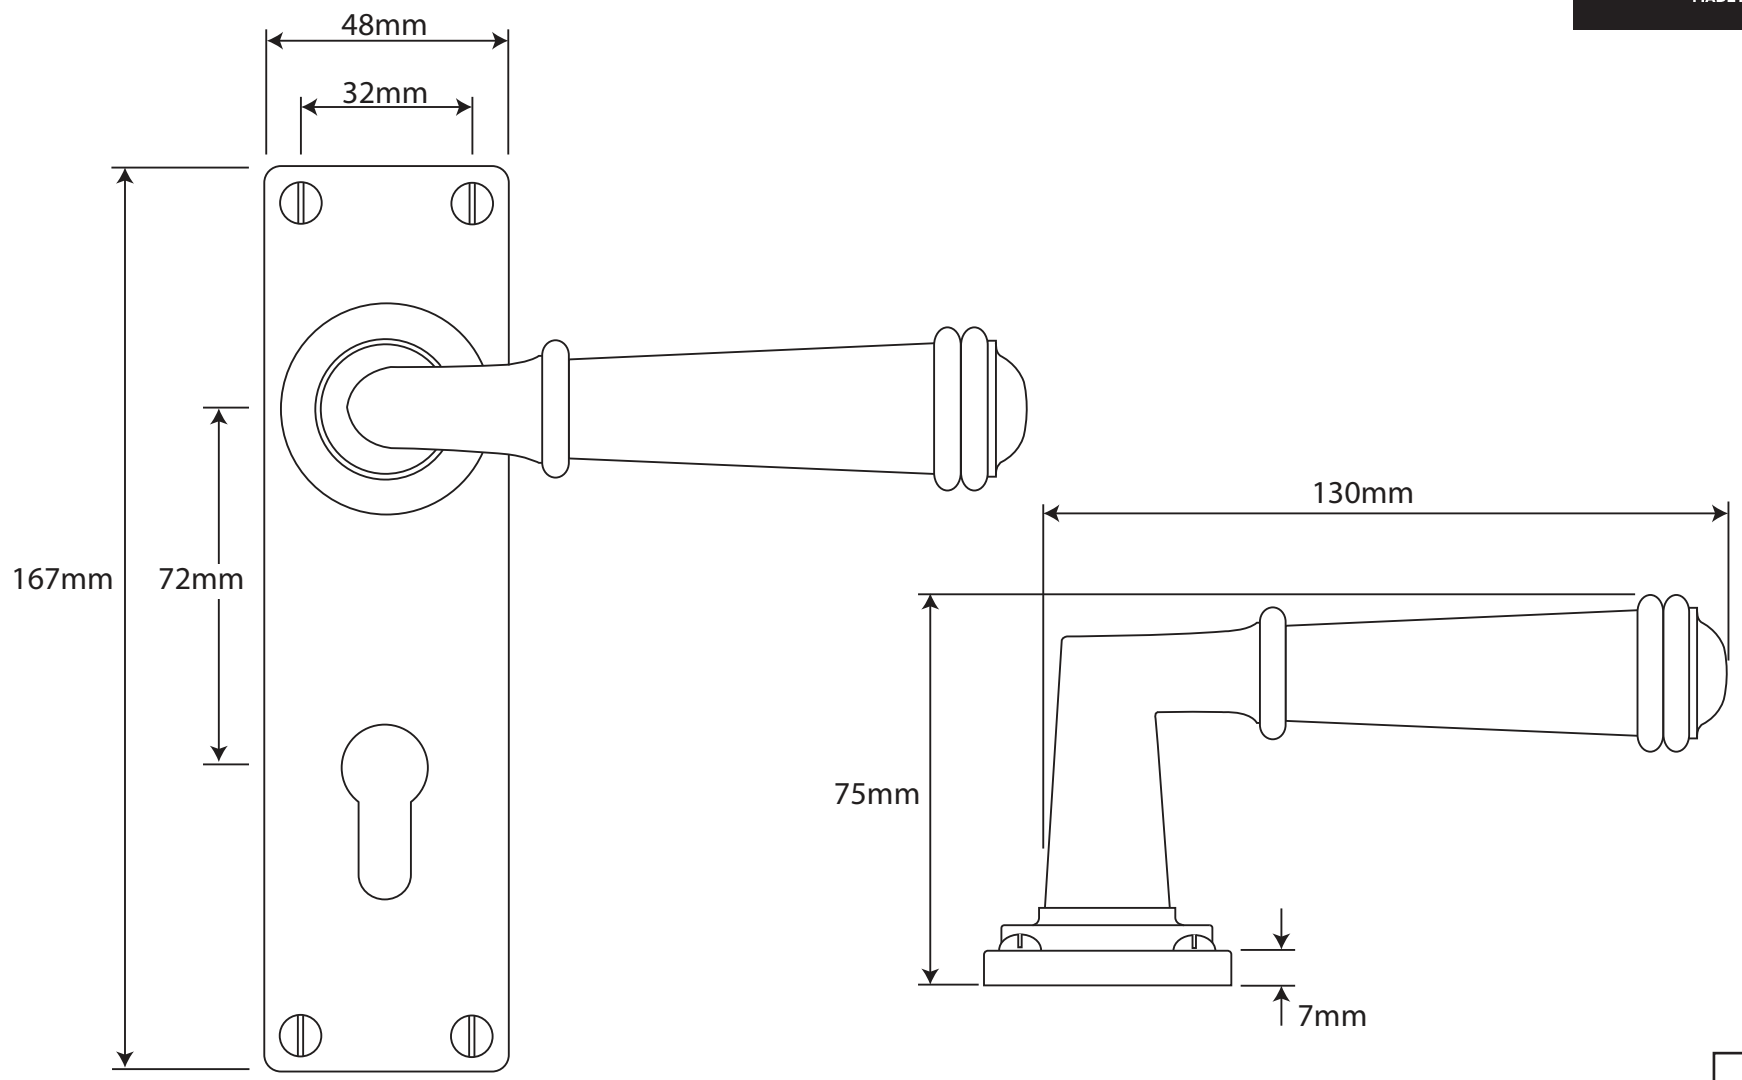

P/N. FD005E7 ALL DIMENSIONS IN MM UNLESS STATED
 THE CONTENTS OF THIS DRAWING ARE COPYRIGHT AND SHOULD NOT BE REPRODUCED WITHOUT THE PERMISSION OF DJH ENGINEERING

					QTY	
			DESCRIPTION		DRG.	D. Urwin
			FD005E7 Durham Door Lever Euro Lock/Keyhole Backplate (72mm centres).		DATE	20/09/18
1	20/09/18		LT REF.	H:\Finess & Stonebridge Handle Hardware\Finess\ Dim Dwgs\FD005E7.pdf	SCALE	N/A
ISSUE	DATE	REVISION	MATL.	Pewter	CODE	FD005E7