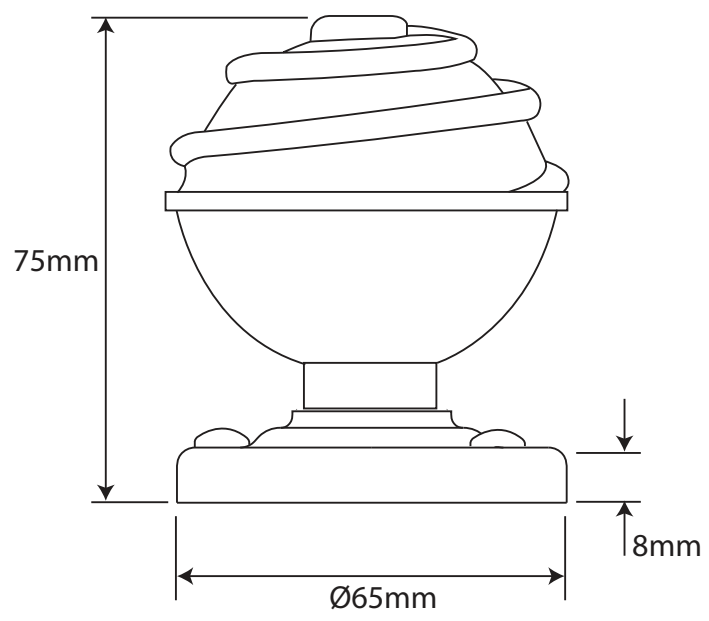

P/N. FD033

ALL DIMENSIONS IN
MM UNLESS STATED

THE CONTENTS OF THIS DRAWING ARE COPYRIGHT AND SHOULD NOT BE
REPRODUCED WITHOUT THE PERMISSION OF DJH ENGINEERING

					QTY	
			DESCRIPTION		DRG.	D. Urwin
			FD033 Swirl Door Knob on Rose Backplate.		DATE	06/09/18
1	06/09/18		LT REF.	H:\Finess & Stonebridge Handle Hardware\Finesse\ Dim Dwgs\FD033.pdf	SCALE	N/A
ISSUE	DATE	REVISION	MATL.	Pewter	CODE	FD033