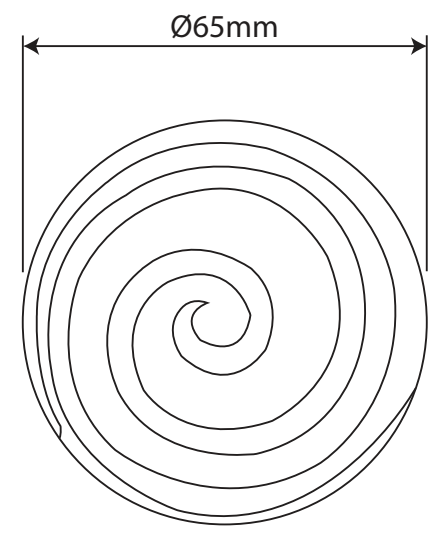

P/N. FD033

ALL DIMENSIONS IN
MM UNLESS STATED

THE CONTENTS OF THIS DRAWING ARE COPYRIGHT AND SHOULD NOT BE
REPRODUCED WITHOUT THE PERMISSION OF DJH ENGINEERING

					QTY	
			DESCRIPTION		DRG.	D. Urwin
			FD033 Swirl Door Knob on Rose Backplate.		DATE	06/09/18
1	06/09/18		LT REF.	H:\Finess & Stonebridge Handle Hardware\Finesse\ Dim Dwgs\FD033.pdf	SCALE	N/A
ISSUE	DATE	REVISION	MATL.	Pewter	CODE	FD033