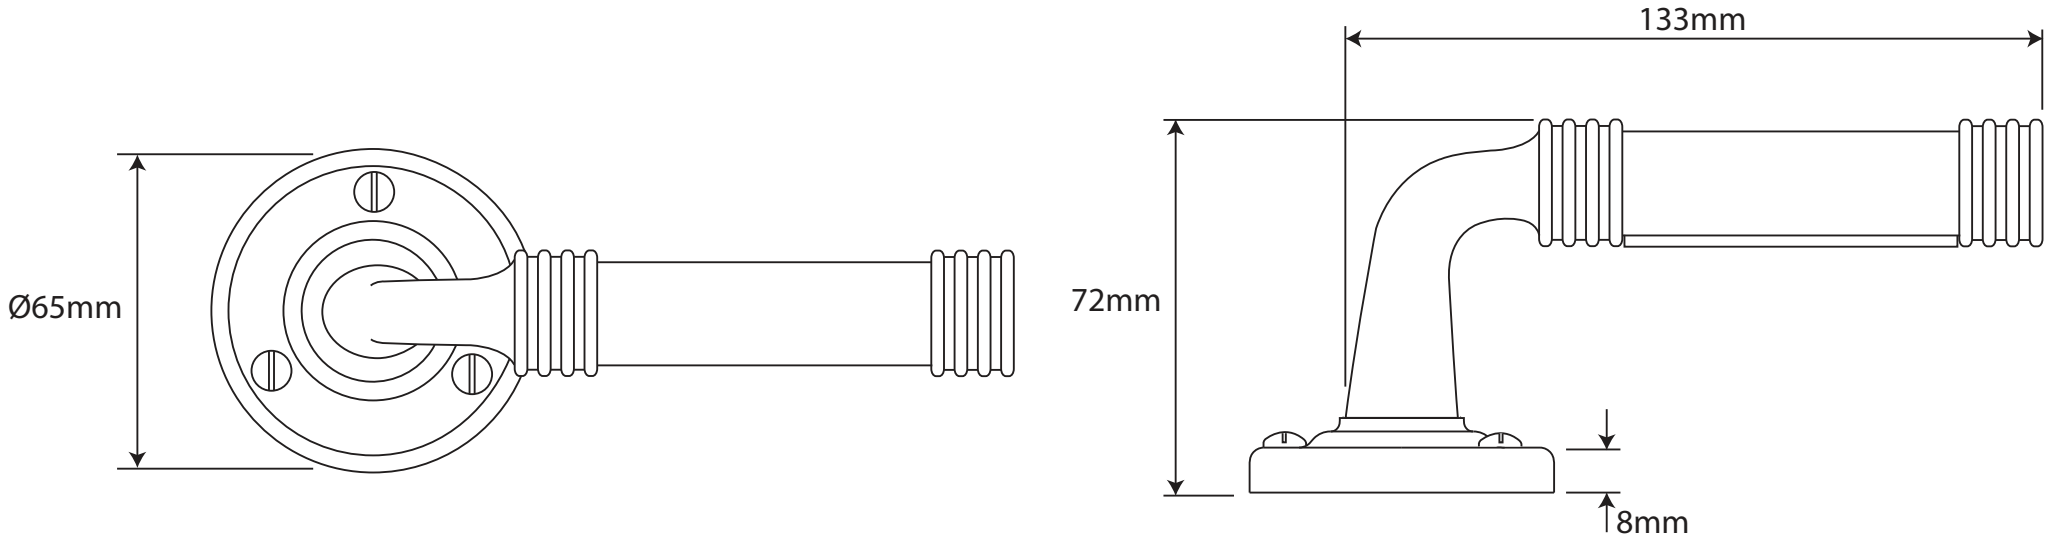

P/N. FD050B ALL DIMENSIONS IN MM UNLESS STATED

THE CONTENTS OF THIS DRAWING ARE COPYRIGHT AND SHOULD NOT BE REPRODUCED WITHOUT THE PERMISSION OF DJH ENGINEERING

					QTY	
			DESCRIPTION		DRG.	D. Urwin
			FD050B Jarrow Door Lever (Black Leather) on Rose Backplate.		DATE	14/09/18
1	14/09/18		LT REF.	H:\Finesse & Stonebridge Handle Hardware\Finesse\ Dim Dwgs\FD050B.pdf	SCALE	N/A
ISSUE	DATE	REVISION	MATL.	Pewter/Black Leather	CODE	FD050B