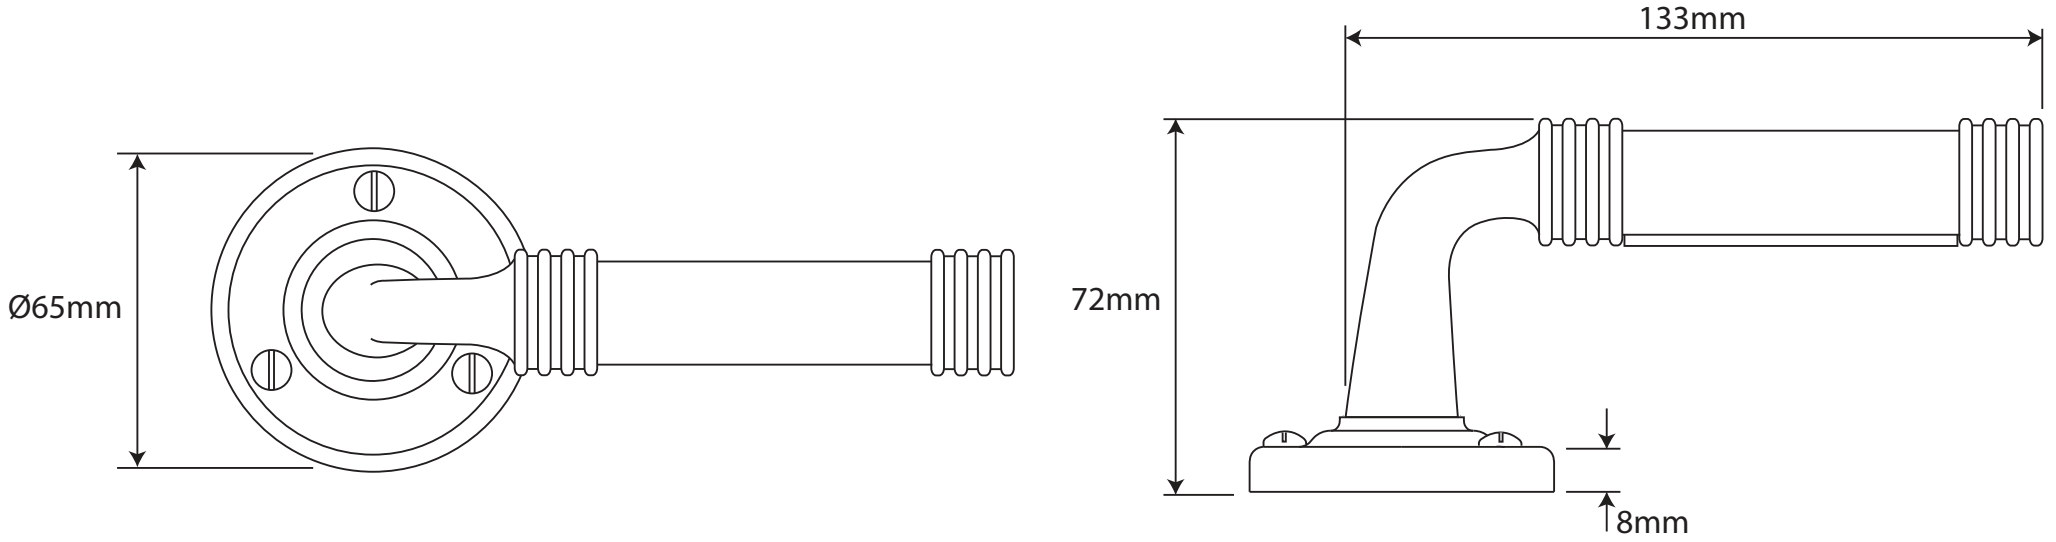

P/N. FD050C    ALL DIMENSIONS IN MM UNLESS STATED

THE CONTENTS OF THIS DRAWING ARE COPYRIGHT AND SHOULD NOT BE REPRODUCED WITHOUT THE PERMISSION OF DJH ENGINEERING

						QTY
				<b>DESCRIPTION</b>	<b>DRG.</b>	D. Urwin
				FD050C Jarrow Door Lever (Chocolate Leather) on Rose Backplate.	<b>DATE</b>	14/09/18
1	14/09/18		<b>LT REF.</b>	H:\Finess & Stonebridge Handle Hardware\Finesse\ Dim Dwgs\FD050C.pdf	<b>SCALE</b>	N/A
<b>ISSUE</b>	<b>DATE</b>	<b>REVISION</b>	<b>MATL.</b>	Pewter/Chocolate Leather	<b>CODE</b>	FD050C