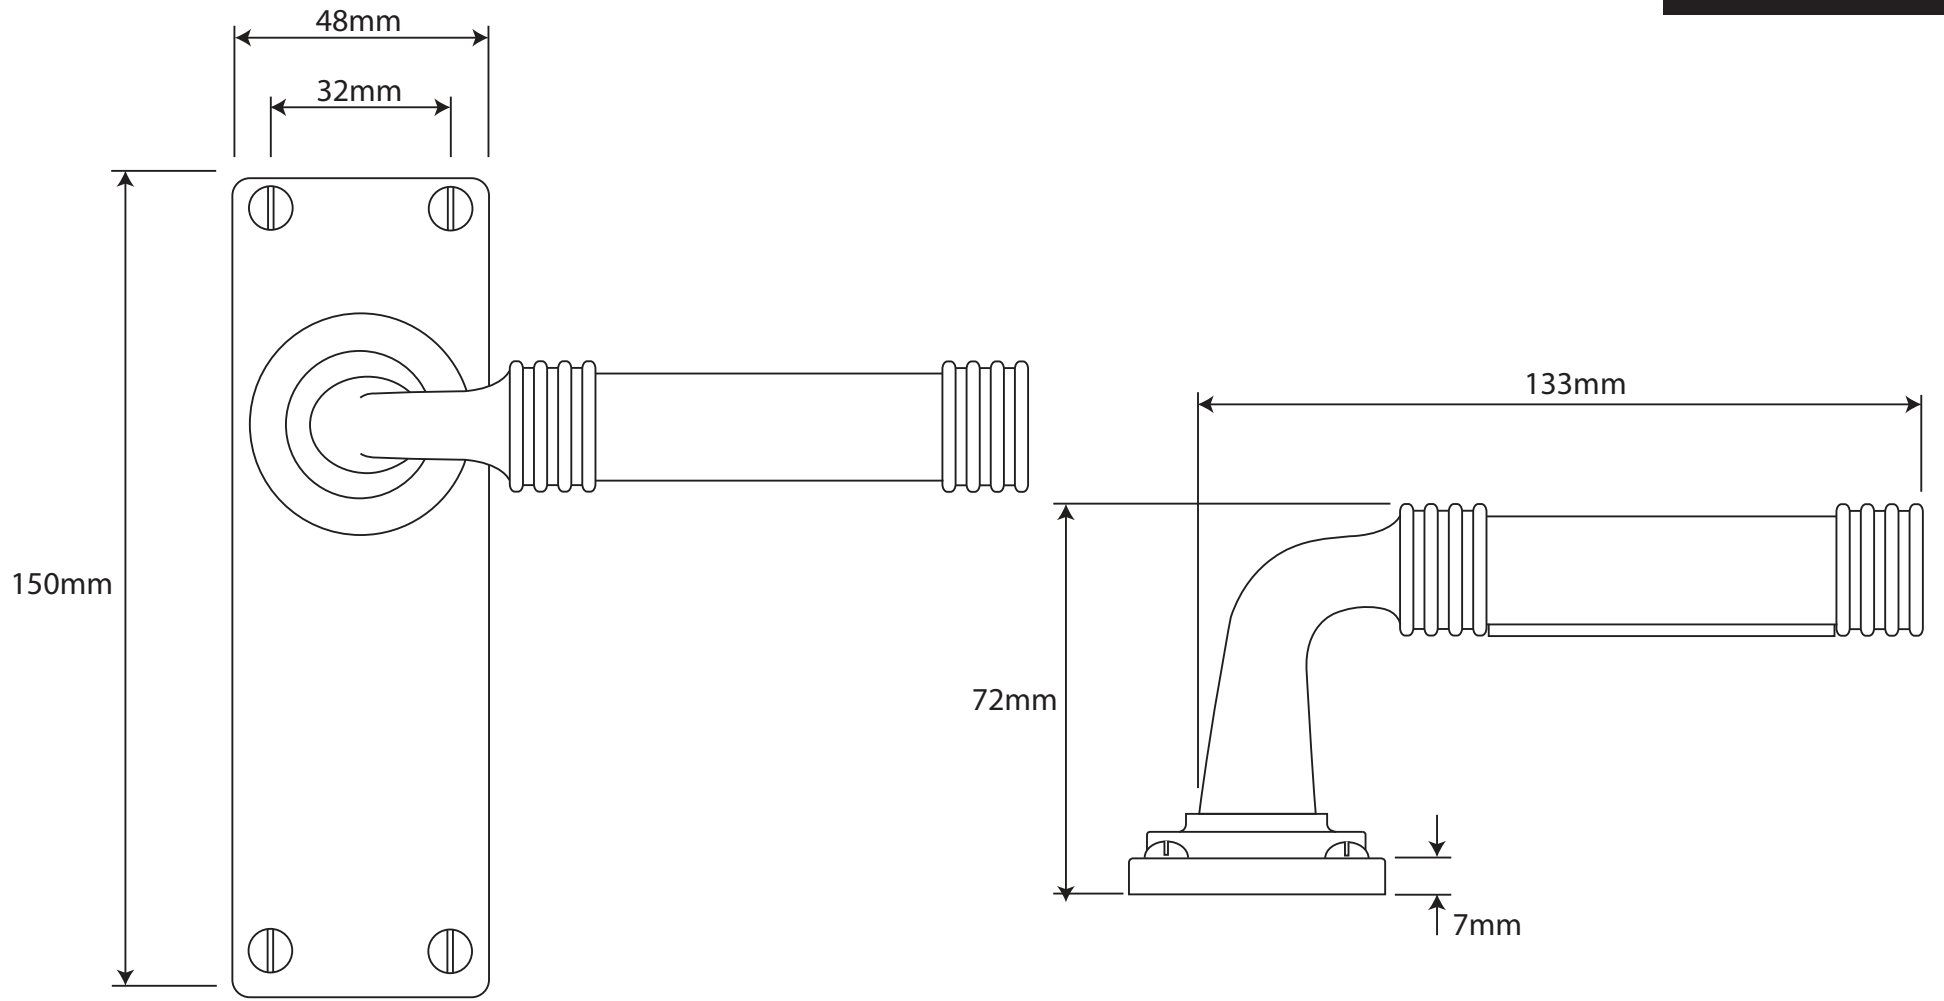

P/N. FD051B ALL DIMENSIONS IN MM UNLESS STATED
 THE CONTENTS OF THIS DRAWING ARE COPYRIGHT AND SHOULD NOT BE REPRODUCED WITHOUT THE PERMISSION OF DJH ENGINEERING

						QTY	
			DESCRIPTION		DRG.	D. Urwin	
			FD051B Jarrow Door Lever (Black Leather) on Latch/Passage Backplate.		DATE	14/09/18	
1	14/09/18		LT REF.	H:\Finess & Stonebridge Handle Hardware\Finesse\ Dim Dwgs\FD051B.pdf	SCALE	N/A	
ISSUE	DATE	REVISION	MATL.	Pewter/Black Leather	CODE	FD051B	