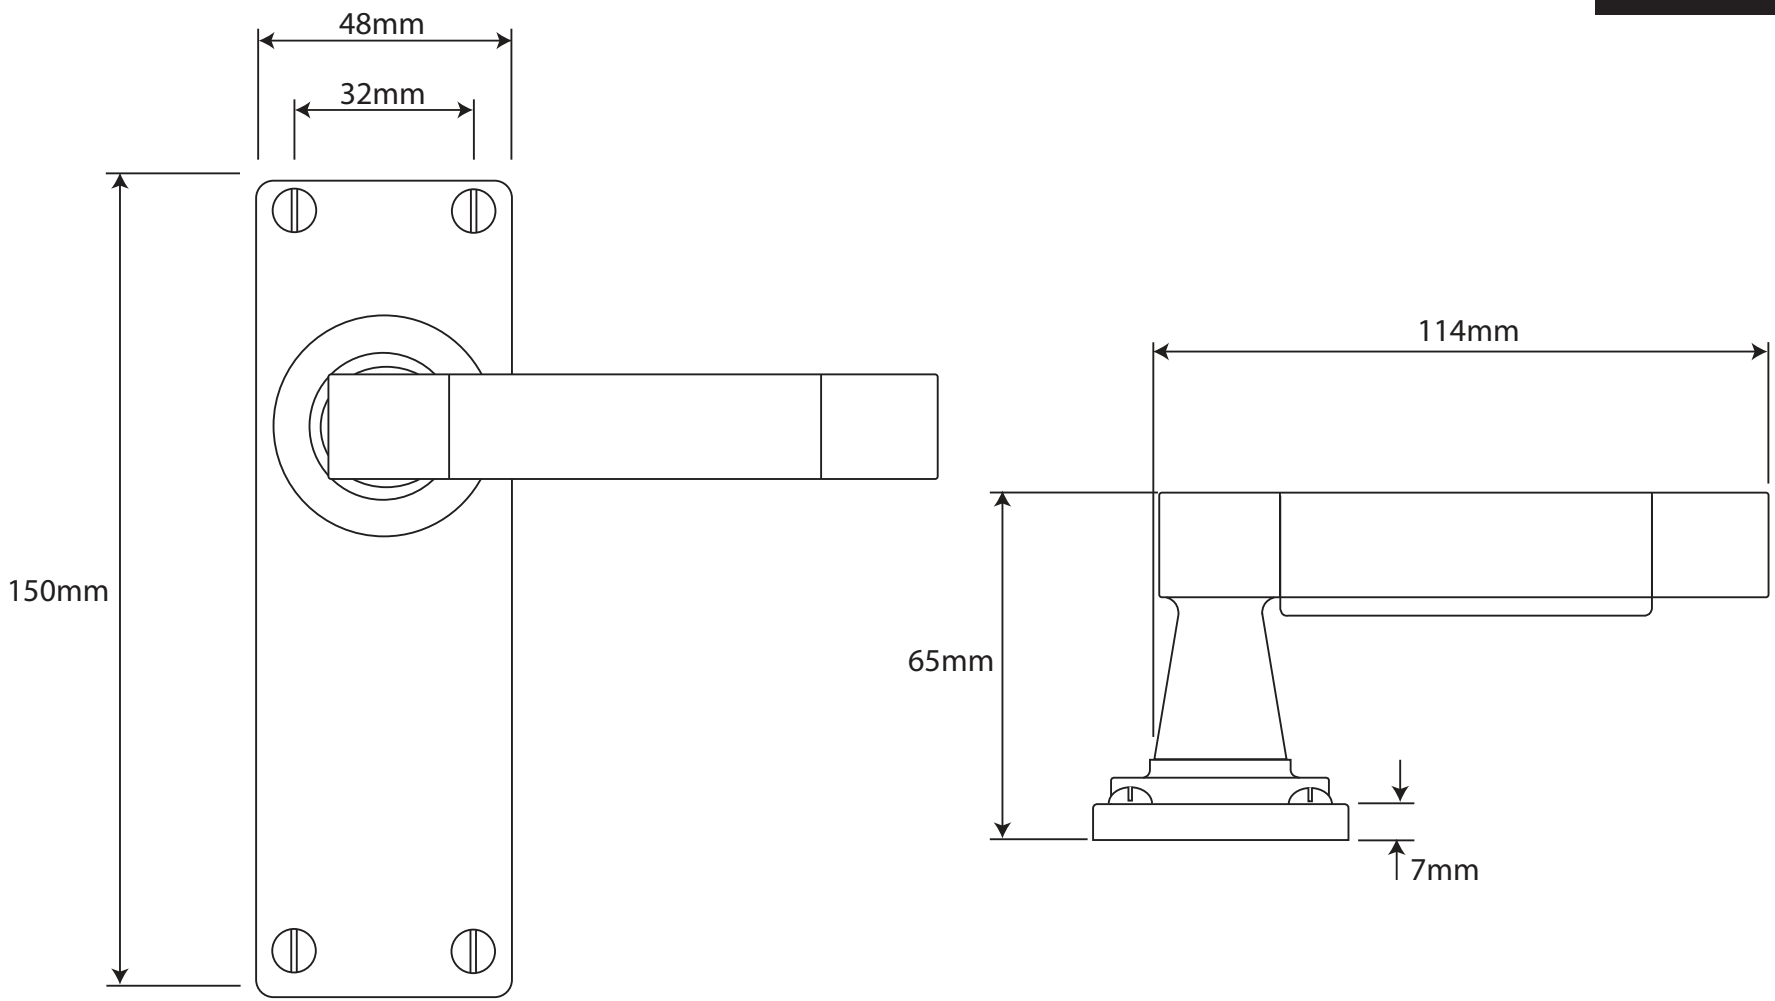

P/N. FD055C ALL DIMENSIONS IN MM UNLESS STATED
 THE CONTENTS OF THIS DRAWING ARE COPYRIGHT AND SHOULD NOT BE REPRODUCED WITHOUT THE PERMISSION OF DJH ENGINEERING

					QTY
			DESCRIPTION		DRG. D. Urwin
			FD055C Jedburgh Door Lever (Chocolate - Leather) on Latch/Passage Backplate.		DATE 13/09/18
1	13/09/18		LT REF.	H:\Finesse & Stonebridge Handle Hardware\Finesse\ Dim Dwgs\FD055C.pdf	SCALE N/A
ISSUE	DATE	REVISION	MATL.	Pewter/Chocolate - Leather	CODE FD055C