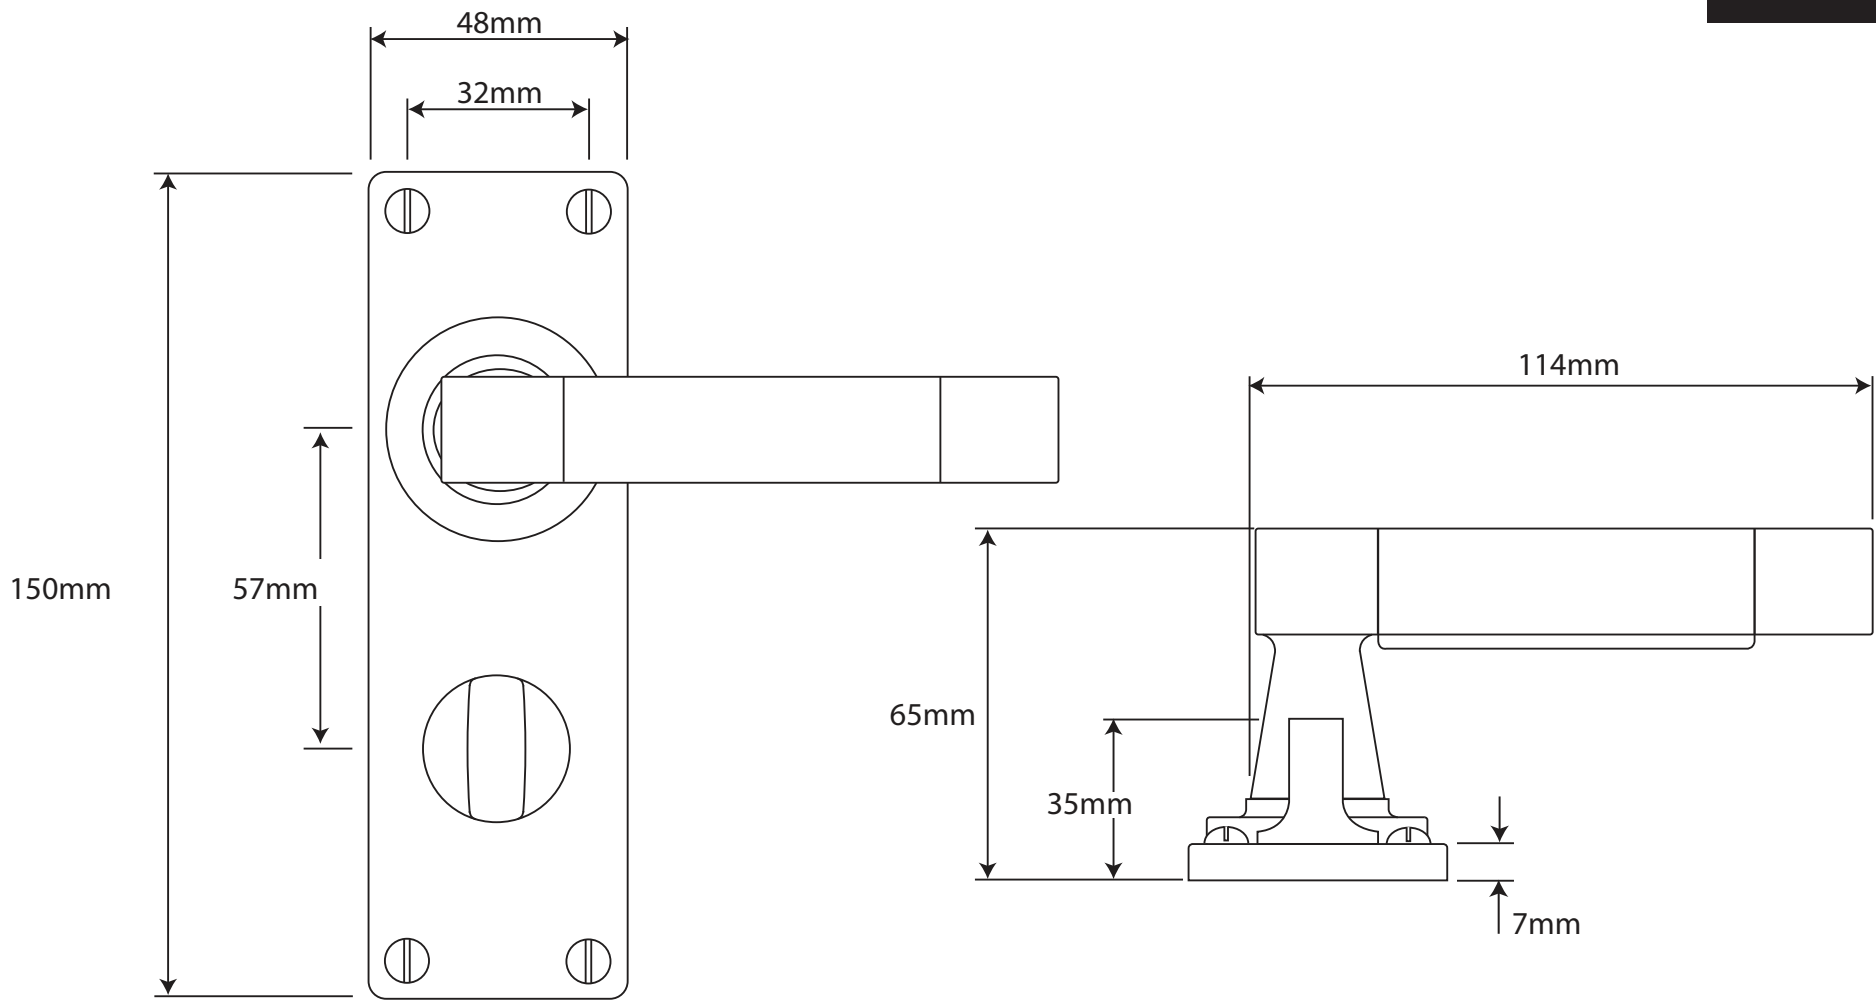

P/N. FD056C ALL DIMENSIONS IN MM UNLESS STATED
 THE CONTENTS OF THIS DRAWING ARE COPYRIGHT AND SHOULD NOT BE REPRODUCED WITHOUT THE PERMISSION OF DJH ENGINEERING

						QTY
			DESCRIPTION		DRG.	D. Urwin
			FD056C Jedburgh Door Lever (Chocolate - Leather) on Bathroom Backplate.		DATE	12/09/18
1	12/09/18		LT REF.	H:\Finess & Stonebridge Handle Hardware\Finesse\ Dim Dwgs\FD056C.pdf	SCALE	N/A
ISSUE	DATE	REVISION	MATL.	Pewter/Chocolate - Leather	CODE	FD056C