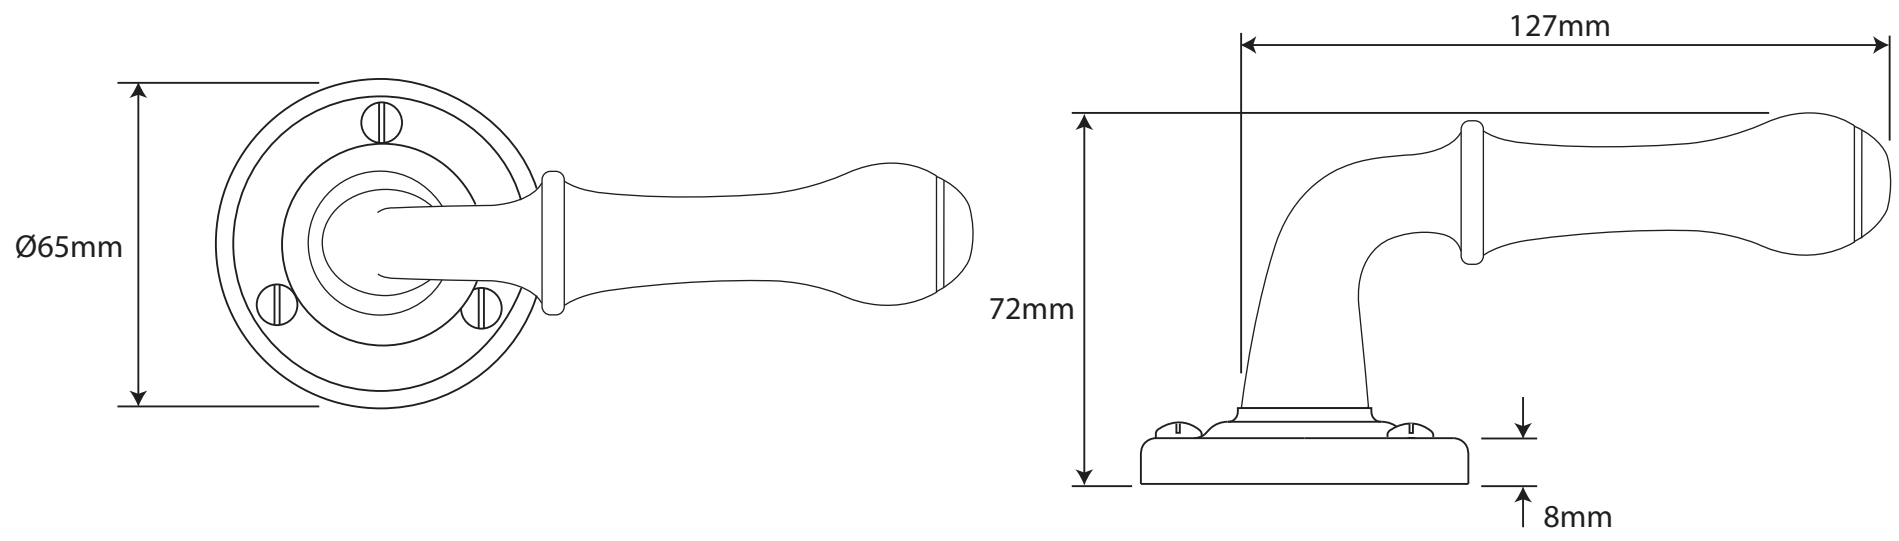

P/N. FD062

ALL DIMENSIONS IN
MM UNLESS STATED

THE CONTENTS OF THIS DRAWING ARE COPYRIGHT AND SHOULD NOT BE
REPRODUCED WITHOUT THE PERMISSION OF DJH ENGINEERING

					QTY	
			DESCRIPTION		DRG.	D. Urwin
			FD062 Derwent Door Lever Rose Backplate.		DATE	20/09/18
1	20/09/18		LT REF.	H:\Finess & Stonebridge Handle Hardware\Finesse\ Dim Dwgs\FD062.pdf	SCALE	N/A
ISSUE	DATE	REVISION	MATL.	Pewter	CODE	FD062