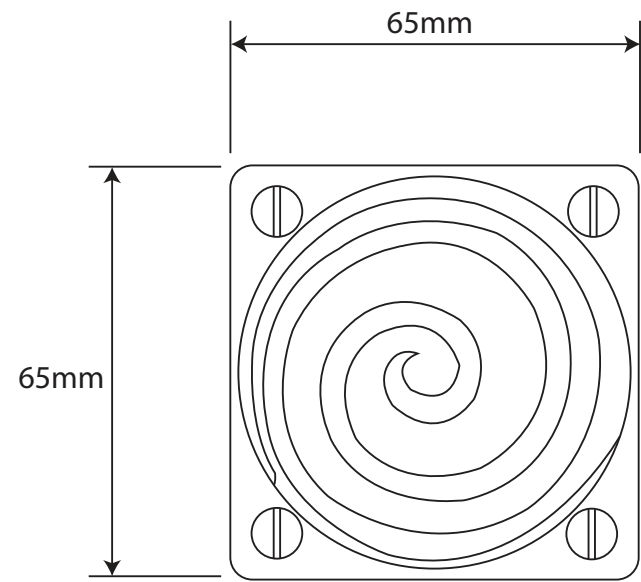

P/N. FD079 ALL DIMENSIONS IN
MM UNLESS STATED

THE CONTENTS OF THIS DRAWING ARE COPYRIGHT AND SHOULD NOT BE
REPRODUCED WITHOUT THE PERMISSION OF DJH ENGINEERING

					QTY	
			DESCRIPTION		DRG.	D. Urwin
			FD079 Swirl Door Knob on Jesmond Rose Backplate.		DATE	10/09/18
1	10/09/18		LT REF.	H:\Finess & Stonebridge Handle Hardware\Finesse\ Dim Dwgs\FD079.pdf	SCALE	N/A
ISSUE	DATE	REVISION	MATL.	Pewter	CODE	FD079