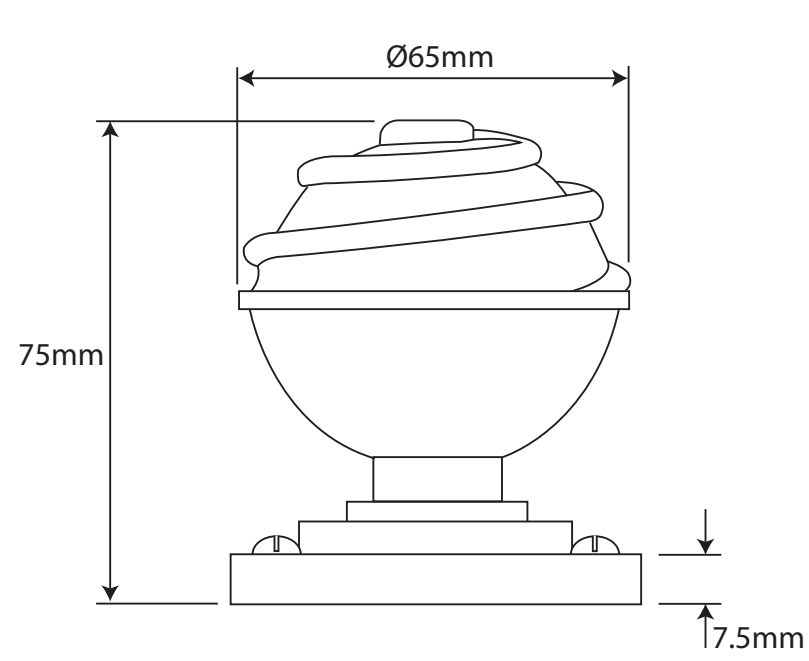

P/N. FD079 ALL DIMENSIONS IN
MM UNLESS STATED

THE CONTENTS OF THIS DRAWING ARE COPYRIGHT AND SHOULD NOT BE
REPRODUCED WITHOUT THE PERMISSION OF DJH ENGINEERING

					QTY	
			DESCRIPTION		DRG.	D. Urwin
			FD079 Swirl Door Knob on Jesmond Rose Backplate.		DATE	10/09/18
1	10/09/18		LT REF.	H:\Finess & Stonebridge Handle Hardware\Finesse\ Dim Dwgs\FD079.pdf	SCALE	N/A
ISSUE	DATE	REVISION	MATL.	Pewter	CODE	FD079