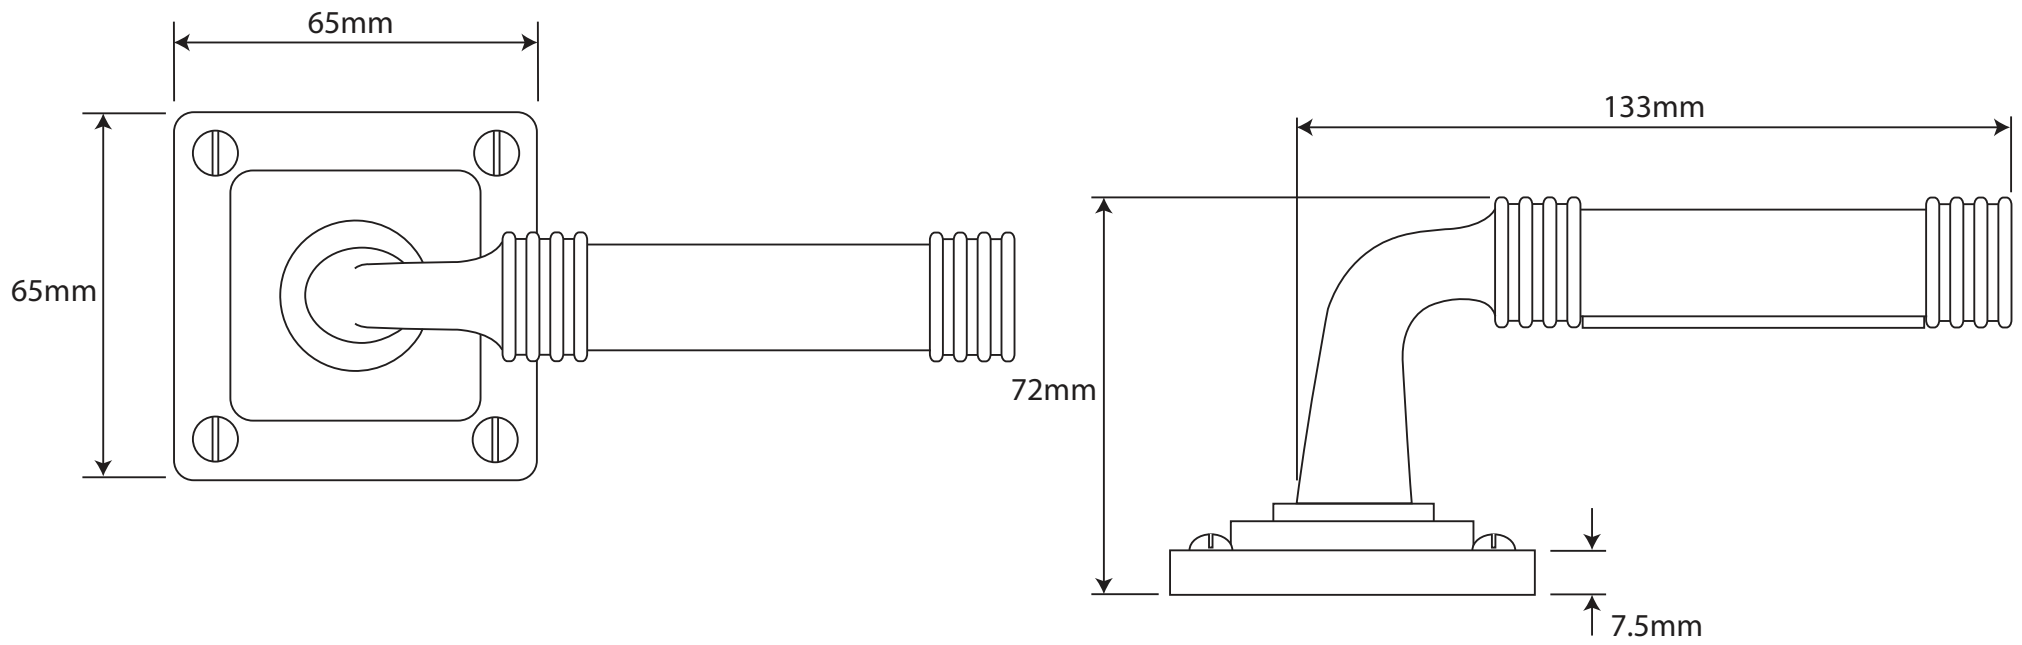

P/N. FD106B
 ALL DIMENSIONS IN MM UNLESS STATED
 THE CONTENTS OF THIS DRAWING ARE COPYRIGHT AND SHOULD NOT BE REPRODUCED WITHOUT THE PERMISSION OF DJH ENGINEERING

						QTY	
				DESCRIPTION	DRG.	D. Urwin	
				FD106B Jarrow Door Lever (Black Leather) on Jesmond Rose Backplate.	DATE	14/09/18	
1	14/09/18		LT REF.	H:\Finess & Stonebridge Handle Hardware\Finesse\ Dim Dwgs\FD106B.pdf	SCALE	N/A	
ISSUE	DATE	REVISION	MATL.	Pewter/Black Leather	CODE	FD106B	