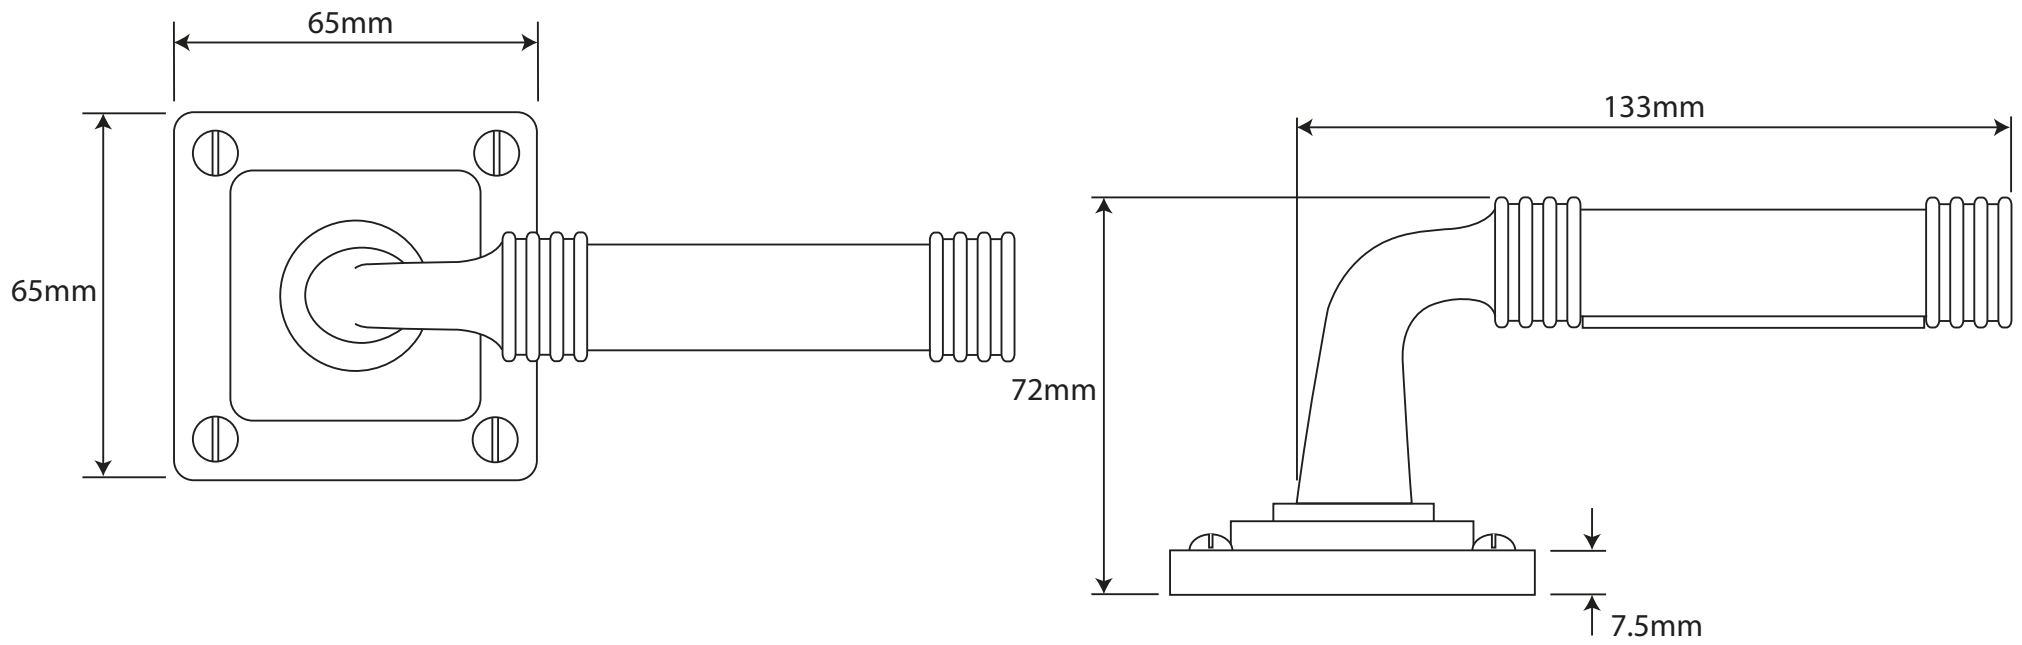

P/N. FD106C    ALL DIMENSIONS IN MM UNLESS STATED

THE CONTENTS OF THIS DRAWING ARE COPYRIGHT AND SHOULD NOT BE REPRODUCED WITHOUT THE PERMISSION OF DJH ENGINEERING

						QTY
			<b>DESCRIPTION</b>	<b>DRG.</b>	D. Urwin	
			FD106C Jarrow Door Lever (Chocolate Leather) on Jesmond Rose Backplate.	<b>DATE</b>	14/09/18	
1	14/09/18		<b>LT REF.</b>	H:\Finess & Stonebridge Handle Hardware\Finesse\ Dim Dwgs\FD106C.pdf	<b>SCALE</b>	N/A
<b>ISSUE</b>	<b>DATE</b>	<b>REVISION</b>	<b>MATL.</b>	Pewter/Chocolate Leather	<b>CODE</b>	FD106C