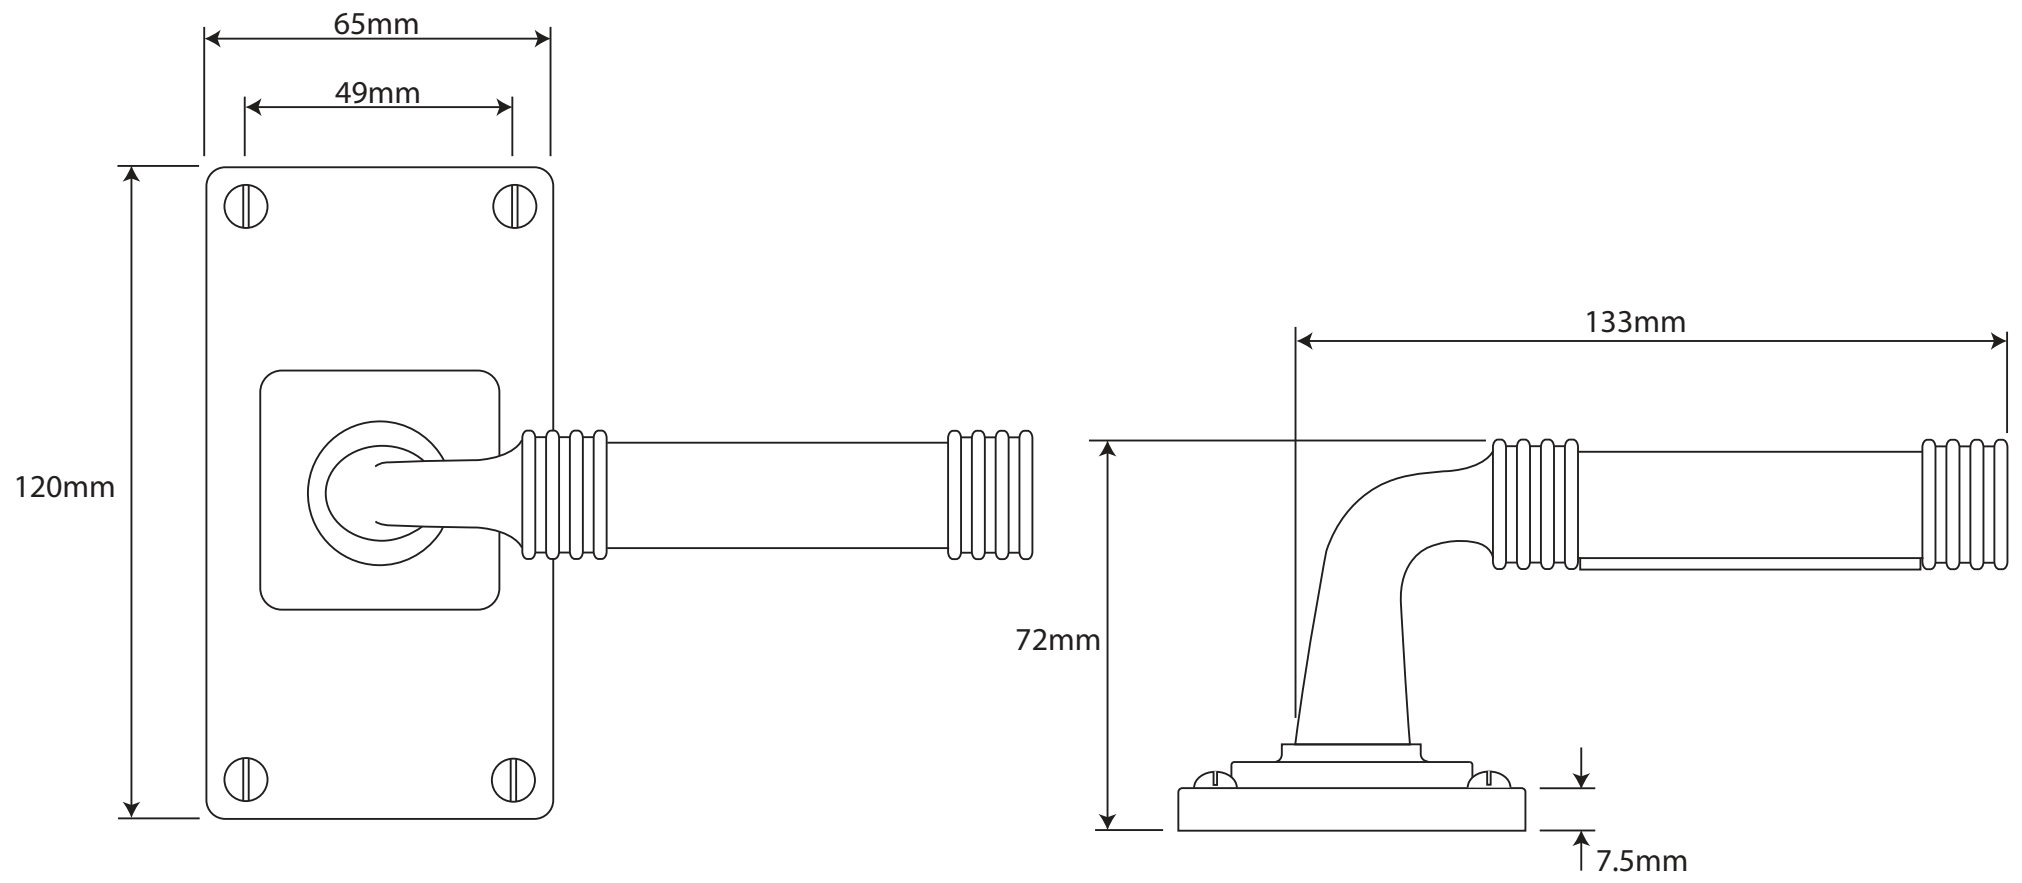

P/N. FD107C ALL DIMENSIONS IN MM UNLESS STATED

THE CONTENTS OF THIS DRAWING ARE COPYRIGHT AND SHOULD NOT BE REPRODUCED WITHOUT THE PERMISSION OF DJH ENGINEERING

					QTY	
			DESCRIPTION		DRG.	D. Urwin
			FD107C Jarrow Door Lever (Chocolate Leather) on Jesmond Short Latch Backplate.		DATE	14/09/18
1	14/09/18		LT REF.	H:\Finesse & Stonebridge Handle Hardware\Finesse\ Dim Dwgs\FD107C.pdf	SCALE	N/A
ISSUE	DATE	REVISION	MATL.	Pewter/Chocolate Leather	CODE	FD107C