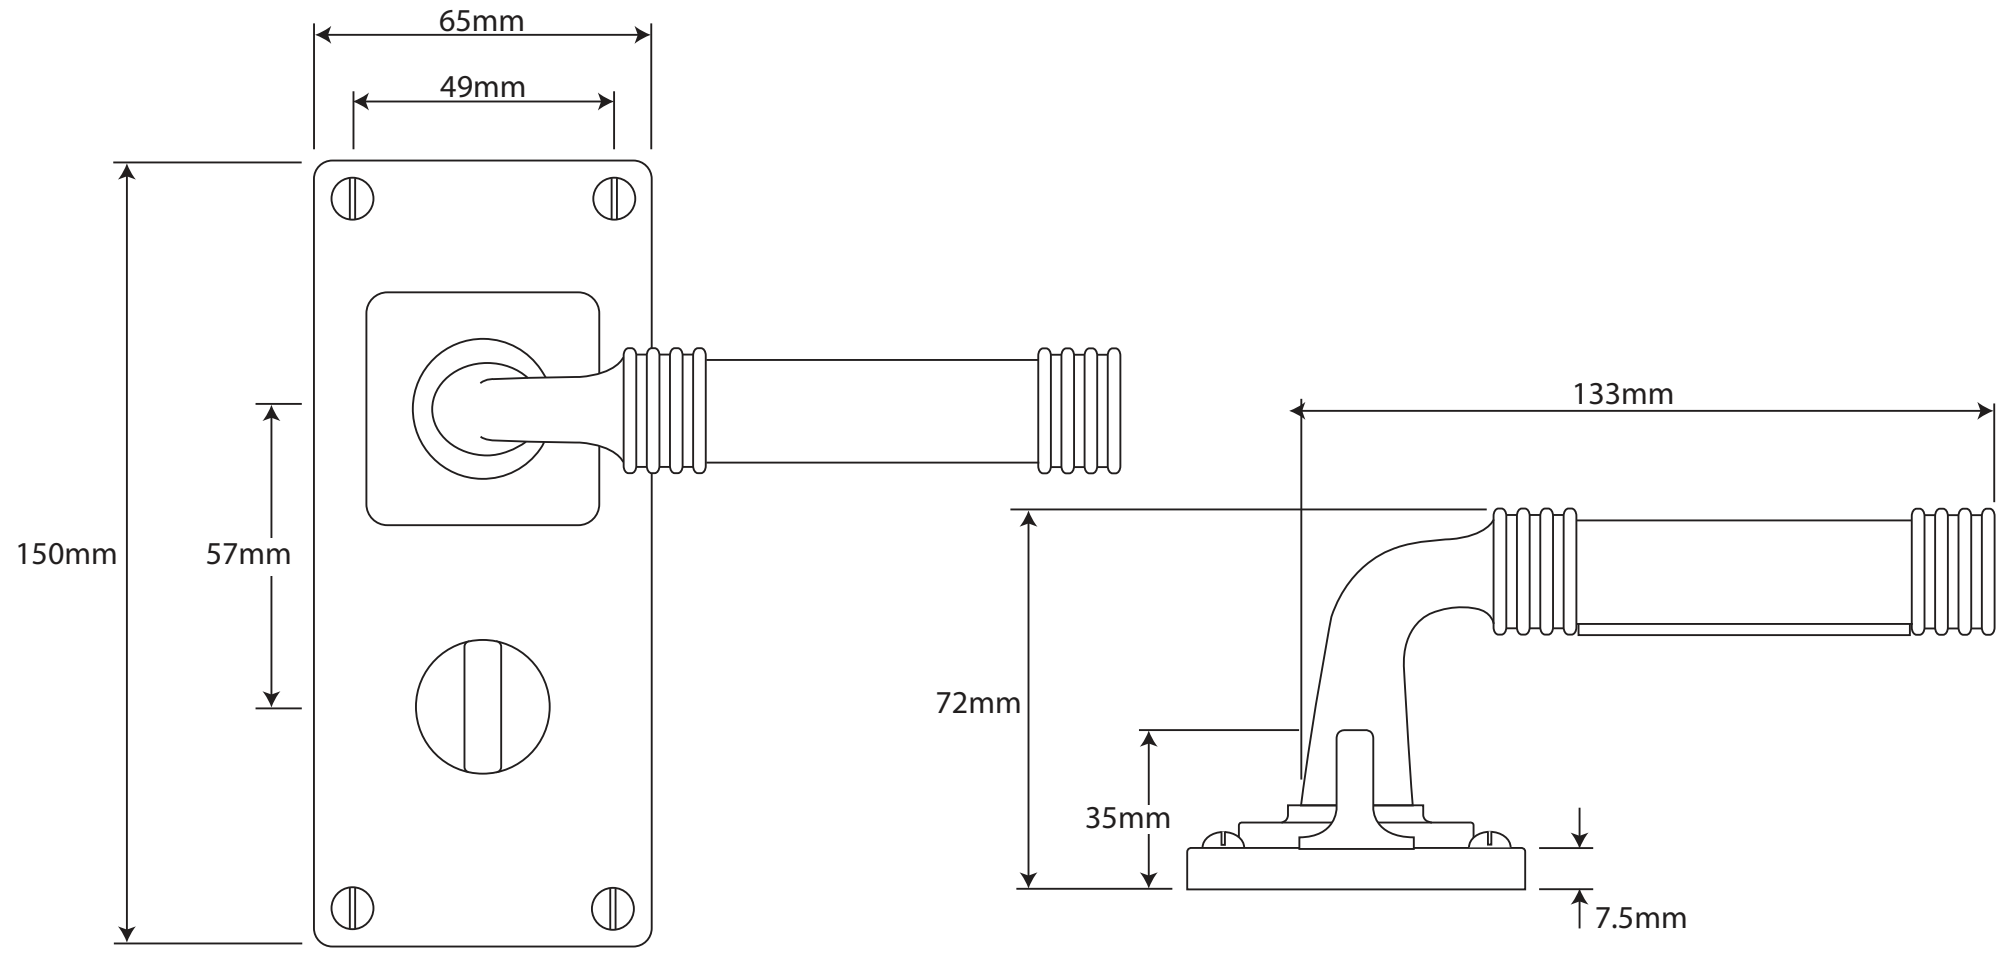

P/N. FD108B ALL DIMENSIONS IN MM UNLESS STATED
 THE CONTENTS OF THIS DRAWING ARE COPYRIGHT AND SHOULD NOT BE REPRODUCED WITHOUT THE PERMISSION OF DJH ENGINEERING

					QTY
			DESCRIPTION	DRG.	D. Urwin
			FD108B Jarrow Door Lever (Black Leather) on Jesmond Bathroom Backplate.	DATE	14/09/18
1	14/09/18		LT REF.	SCALE	N/A
ISSUE	DATE	REVISION	MATL.	CODE	FD108B