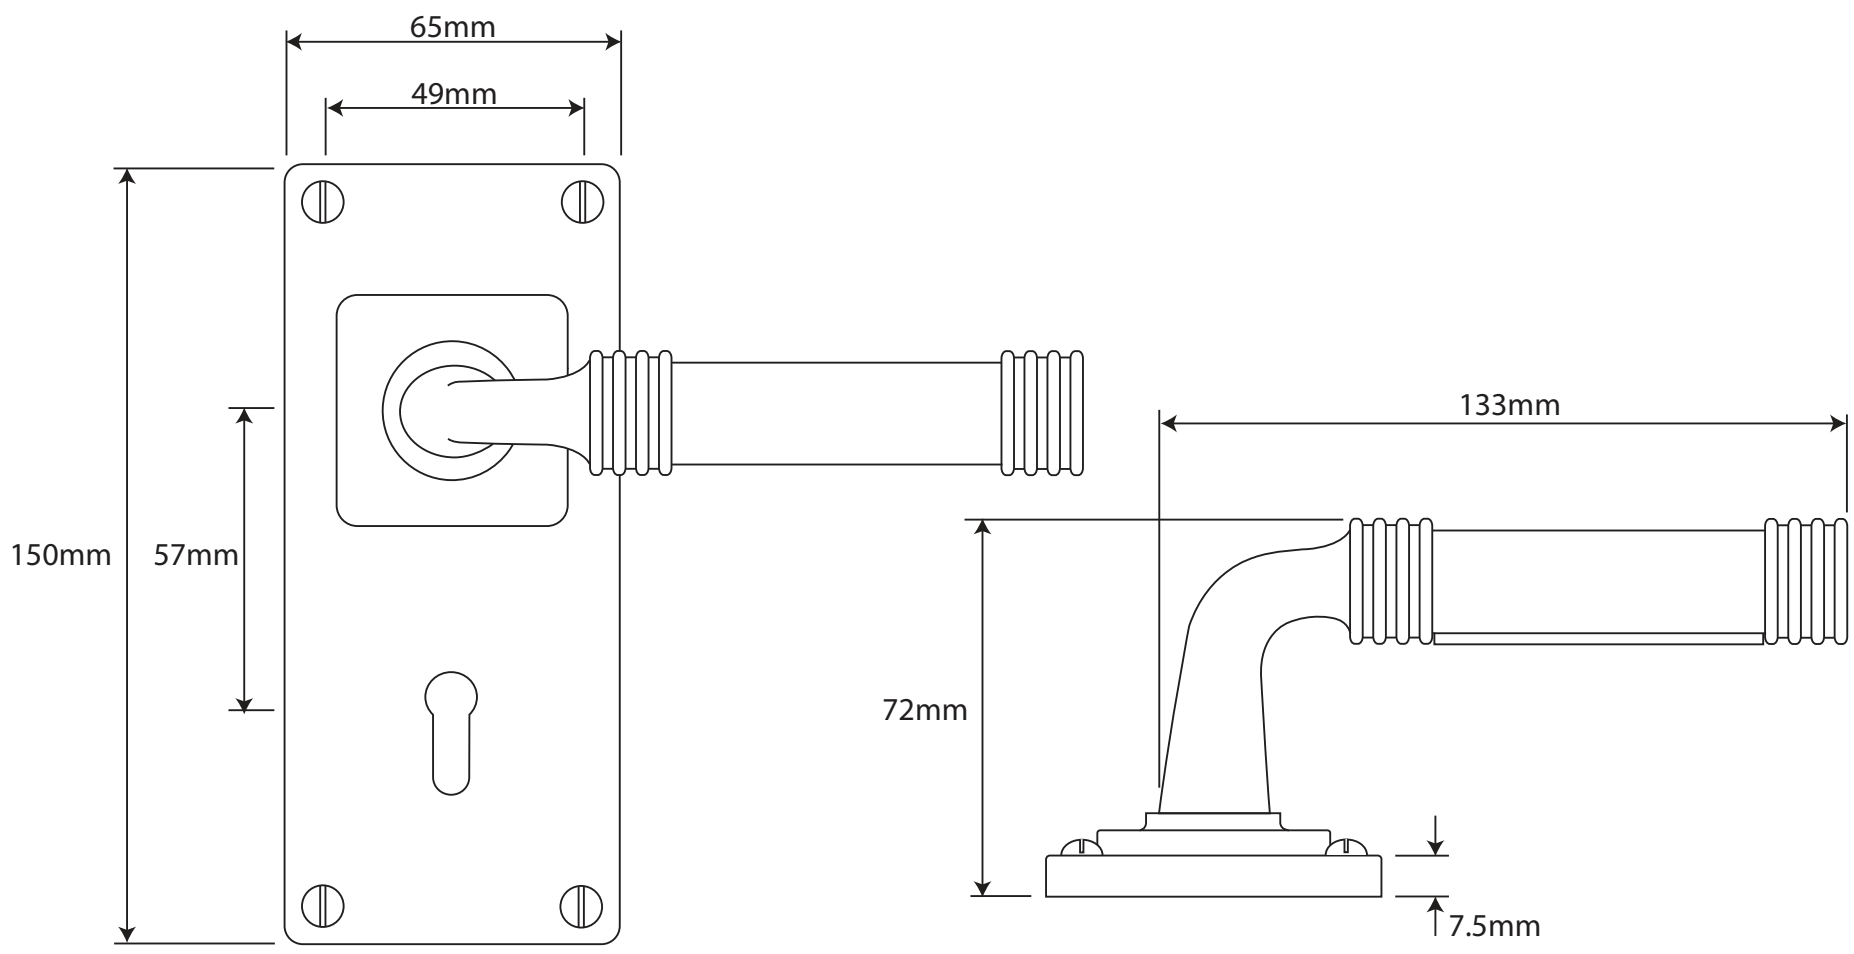

P/N. FD109C    ALL DIMENSIONS IN MM UNLESS STATED

THE CONTENTS OF THIS DRAWING ARE COPYRIGHT AND SHOULD NOT BE REPRODUCED WITHOUT THE PERMISSION OF DJH ENGINEERING

						QTY
				<b>DESCRIPTION</b>	<b>DRG.</b>	D. Urwin
				FD109C Jarrow Door Lever (Chocolate Leather) on Jesmond Lock/Keyhole Backplate.	<b>DATE</b>	14/09/18
1	14/09/18		<b>LT REF.</b>	H:\Finess & Stonebridge Handle Hardware\Finesse\ Dim Dwgs\FD109C.pdf	<b>SCALE</b>	N/A
<b>ISSUE</b>	<b>DATE</b>	<b>REVISION</b>	<b>MATL.</b>	Pewter/Chocolate Leather	<b>CODE</b>	FD109C