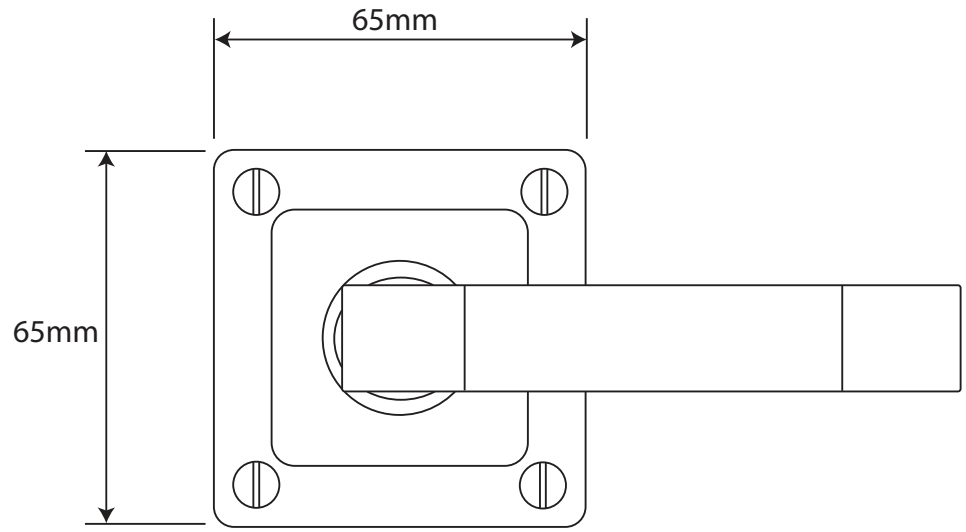

P/N. FD110C    ALL DIMENSIONS IN MM UNLESS STATED

THE CONTENTS OF THIS DRAWING ARE COPYRIGHT AND SHOULD NOT BE REPRODUCED WITHOUT THE PERMISSION OF DJH ENGINEERING

					QTY
			<b>DESCRIPTION</b>		<b>DRG.</b> D. Urwin
			FD110C Jedburgh Door Lever (Chocolate-Leather) on Jesmond Rose Backplate.		<b>DATE</b> 12/09/18
1	12/09/18		<b>LT REF.</b>	H:\Finess & Stonebridge Handle Hardware\Finesse\Dim Dwgs\FD110C.pdf	<b>SCALE</b> N/A
<b>ISSUE</b>	<b>DATE</b>	<b>REVISION</b>	<b>MATL.</b>	Pewter/Chocolate-Leather	<b>CODE</b> FD110C