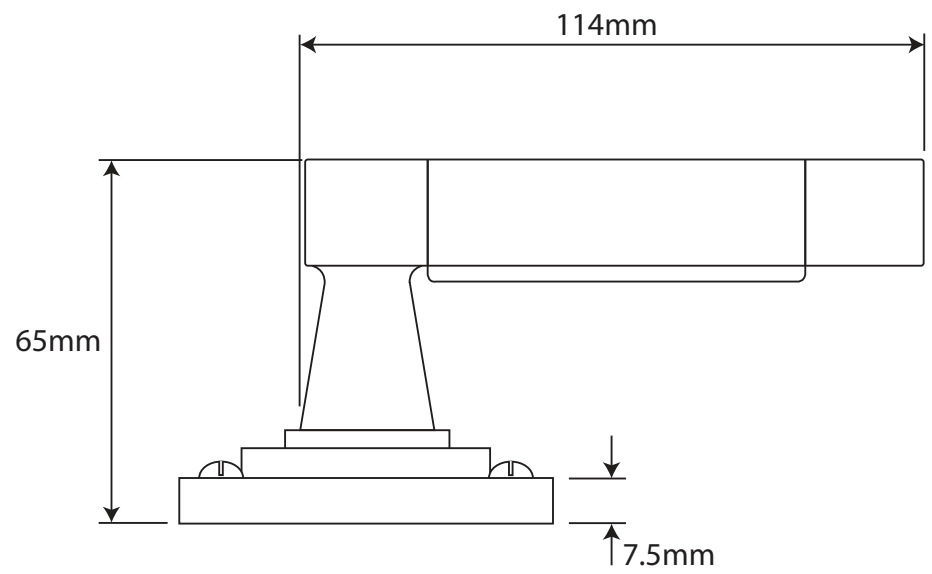

P/N. FD110C    ALL DIMENSIONS IN MM UNLESS STATED

THE CONTENTS OF THIS DRAWING ARE COPYRIGHT AND SHOULD NOT BE REPRODUCED WITHOUT THE PERMISSION OF DJH ENGINEERING

					QTY
			<b>DESCRIPTION</b>		<b>DRG.</b> D. Urwin
			FD110C Jedburgh Door Lever (Chocolate-Leather) on Jesmond Rose Backplate.		<b>DATE</b> 12/09/18
1	12/09/18		<b>LT REF.</b>	H:\Finess & Stonebridge Handle Hardware\Finesse\Dim Dwgs\FD110C.pdf	<b>SCALE</b> N/A
<b>ISSUE</b>	<b>DATE</b>	<b>REVISION</b>	<b>MATL.</b>	Pewter/Chocolate-Leather	<b>CODE</b> FD110C