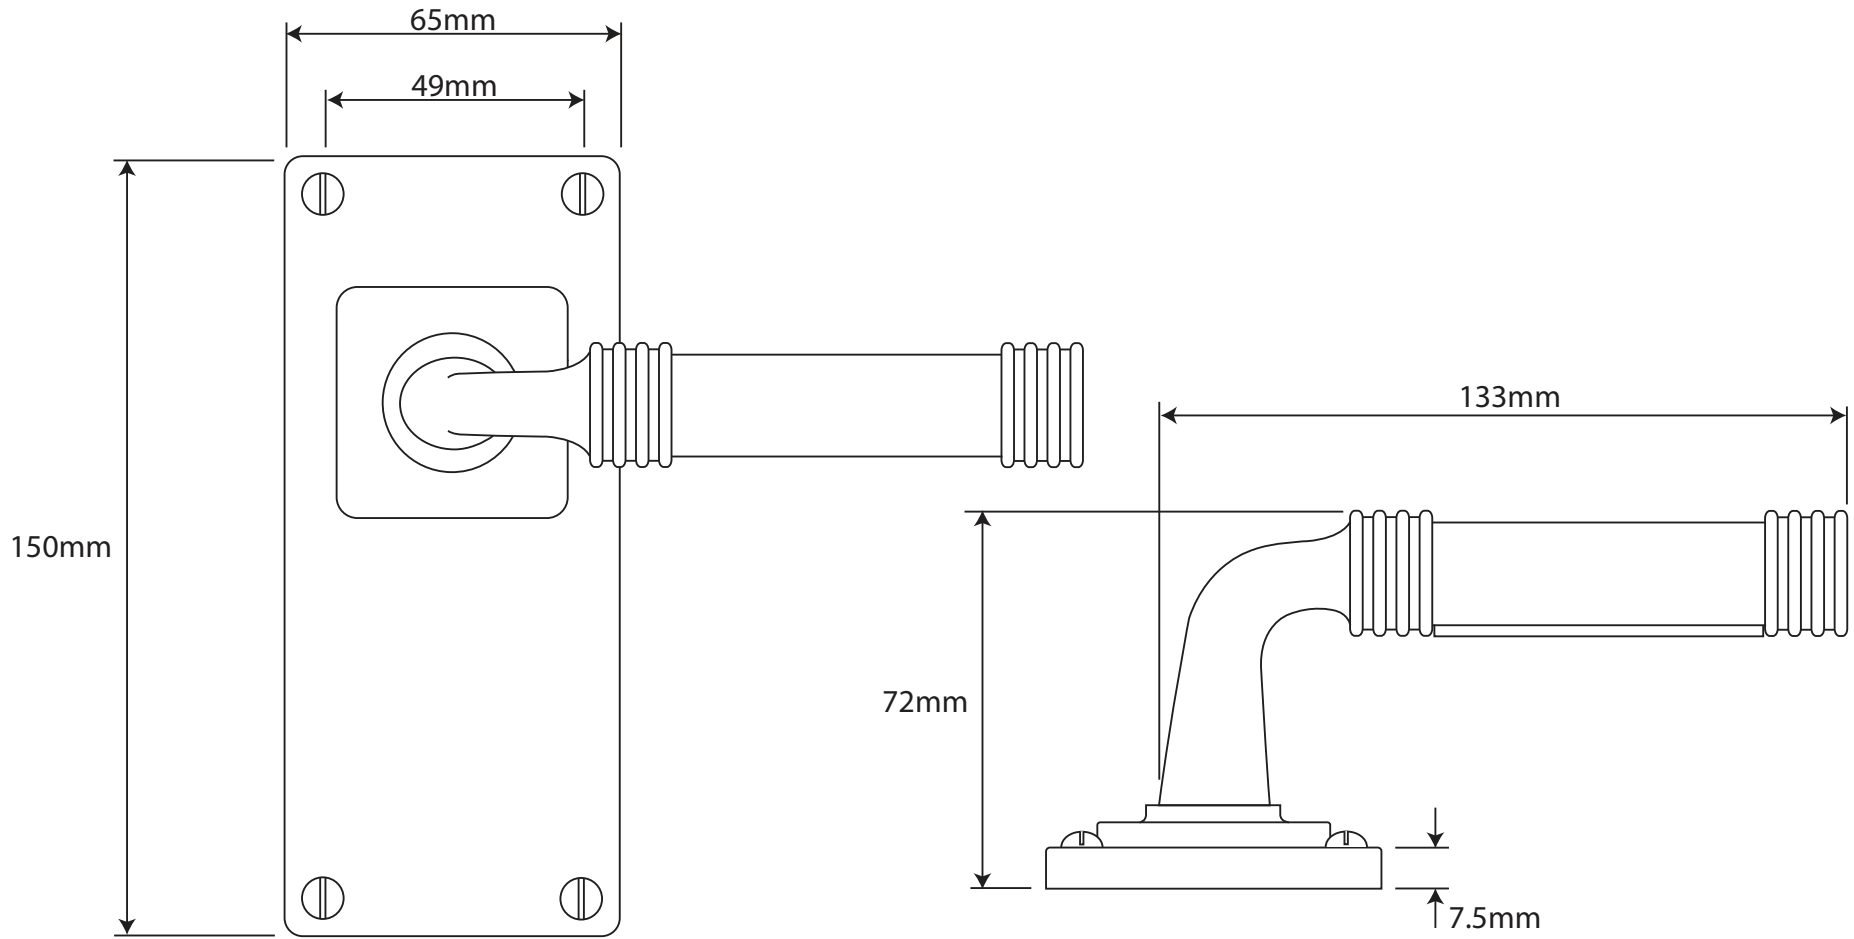

P/N. FD124C ALL DIMENSIONS IN MM UNLESS STATED

THE CONTENTS OF THIS DRAWING ARE COPYRIGHT AND SHOULD NOT BE REPRODUCED WITHOUT THE PERMISSION OF DJH ENGINEERING

					QTY
			DESCRIPTION		DRG. D. Urwin
			FD124C Jarrow Door Lever (Chocolate Leather) on Jesmond Long Latch Backplate.		DATE 14/09/18
1	14/09/18		LT REF.	H:\Finesse & Stonebridge Handle Hardware\Finesse\ Dim Dwgs\FD124C.pdf	SCALE N/A
ISSUE	DATE	REVISION	MATL.	Pewter/Chocolate Leather	CODE FD124C