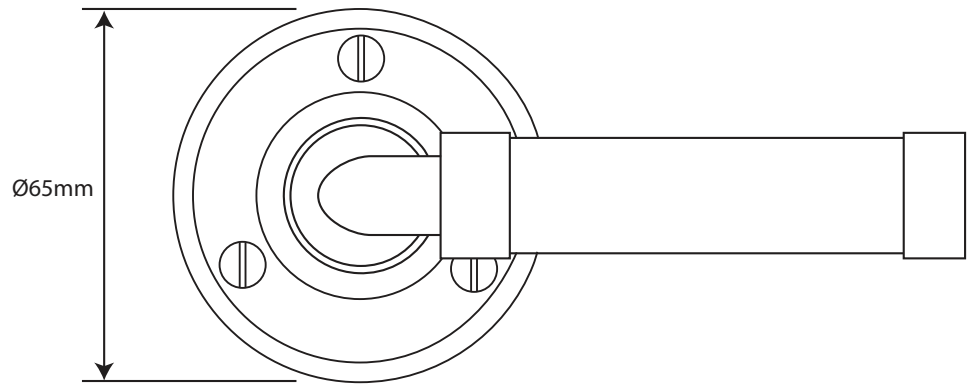

P/N. FD137
 ALL DIMENSIONS IN
 MM UNLESS STATED
 THE CONTENTS OF THIS DRAWING ARE COPYRIGHT AND SHOULD NOT BE
 REPRODUCED WITHOUT THE PERMISSION OF DJH ENGINEERING

					QTY	
			DESCRIPTION		DRG.	D. Urwin
			FD137 Milton Door Lever (Oak) on Rose Backplate.		DATE	11/09/18
1	11/09/18		LT REF.	H:\Finess & Stonebridge Handle Hardware\Finesse\Dim Dwgs\FD137.pdf	SCALE	N/A
ISSUE	DATE	REVISION	MATL.	Pewter/Oak	CODE	FD137