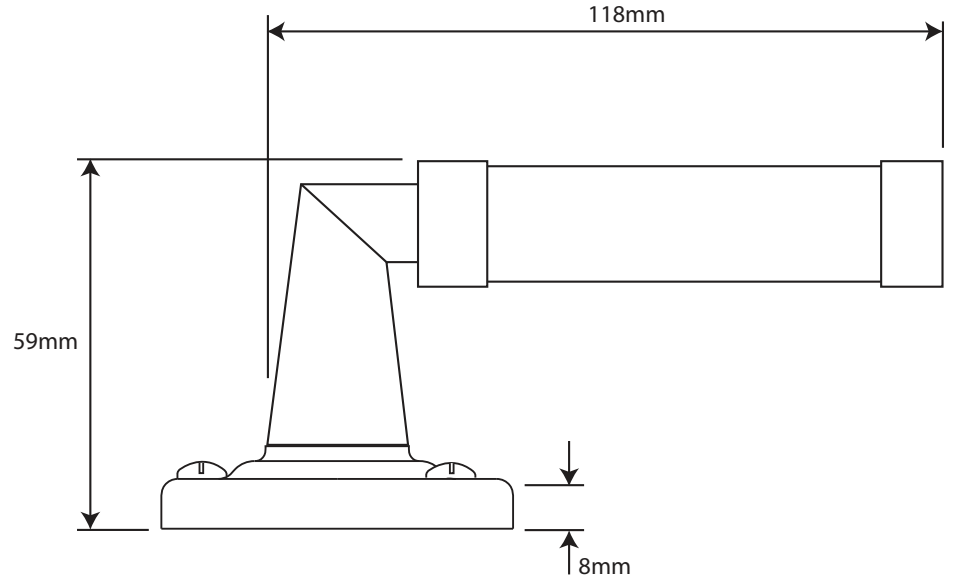

P/N. FD137
 ALL DIMENSIONS IN
 MM UNLESS STATED
 THE CONTENTS OF THIS DRAWING ARE COPYRIGHT AND SHOULD NOT BE
 REPRODUCED WITHOUT THE PERMISSION OF DJH ENGINEERING

					QTY	
			DESCRIPTION		DRG.	D. Urwin
			FD137 Milton Door Lever (Oak) on Rose Backplate.		DATE	11/09/18
1	11/09/18		LT REF.	H:\Finess & Stonebridge Handle Hardware\Finesse\Dim Dwgs\FD137.pdf	SCALE	N/A
ISSUE	DATE	REVISION	MATL.	Pewter/Oak	CODE	FD137