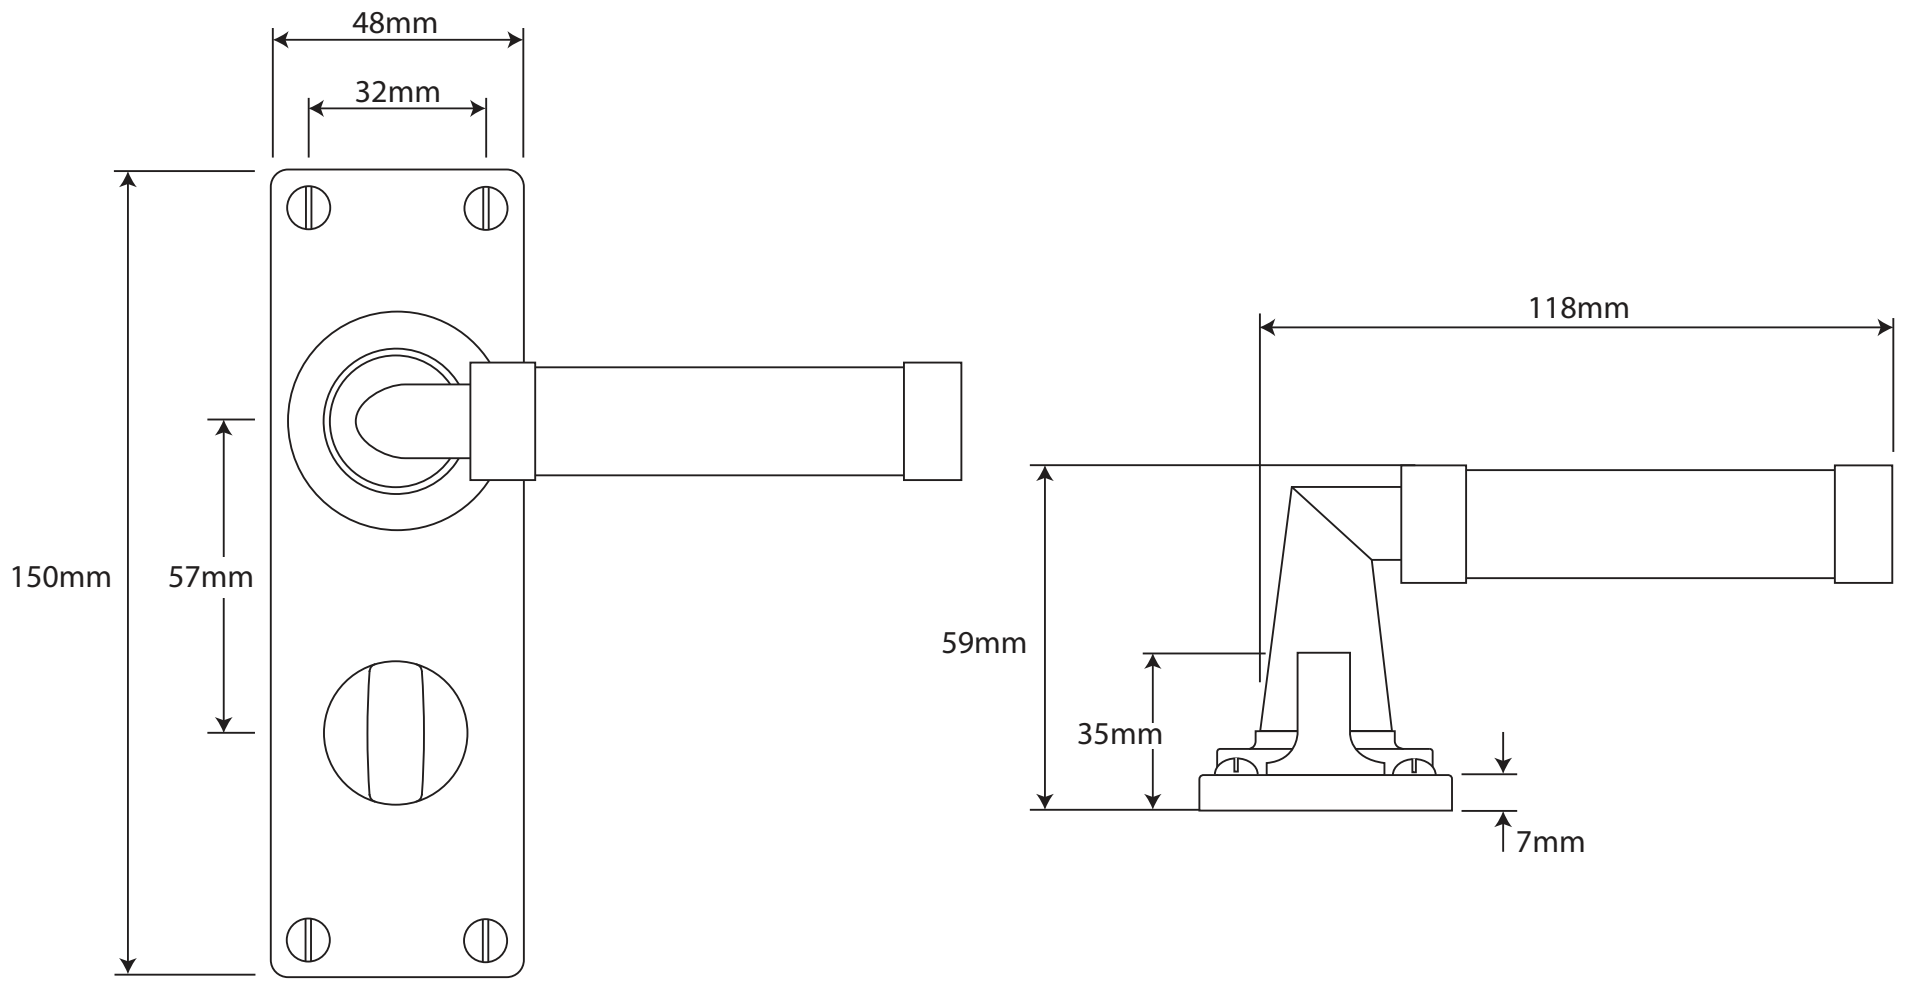

P/N. FD141 ALL DIMENSIONS IN MM UNLESS STATED

THE CONTENTS OF THIS DRAWING ARE COPYRIGHT AND SHOULD NOT BE REPRODUCED WITHOUT THE PERMISSION OF DJH ENGINEERING

				DESCRIPTION		DRG.	QTY
				FD141 Milton Door Lever (Oak) on Bathroom Backplate.		DATE	D. Urwin 11/09/18
1	11/09/18		LT REF.	H:\Finess & Stonebridge Handle Hardware\Finesse\Dim Dwgs\FD141.pdf		SCALE	N/A
ISSUE	DATE	REVISION	MATL.	Pewter/Oak		CODE	FD141