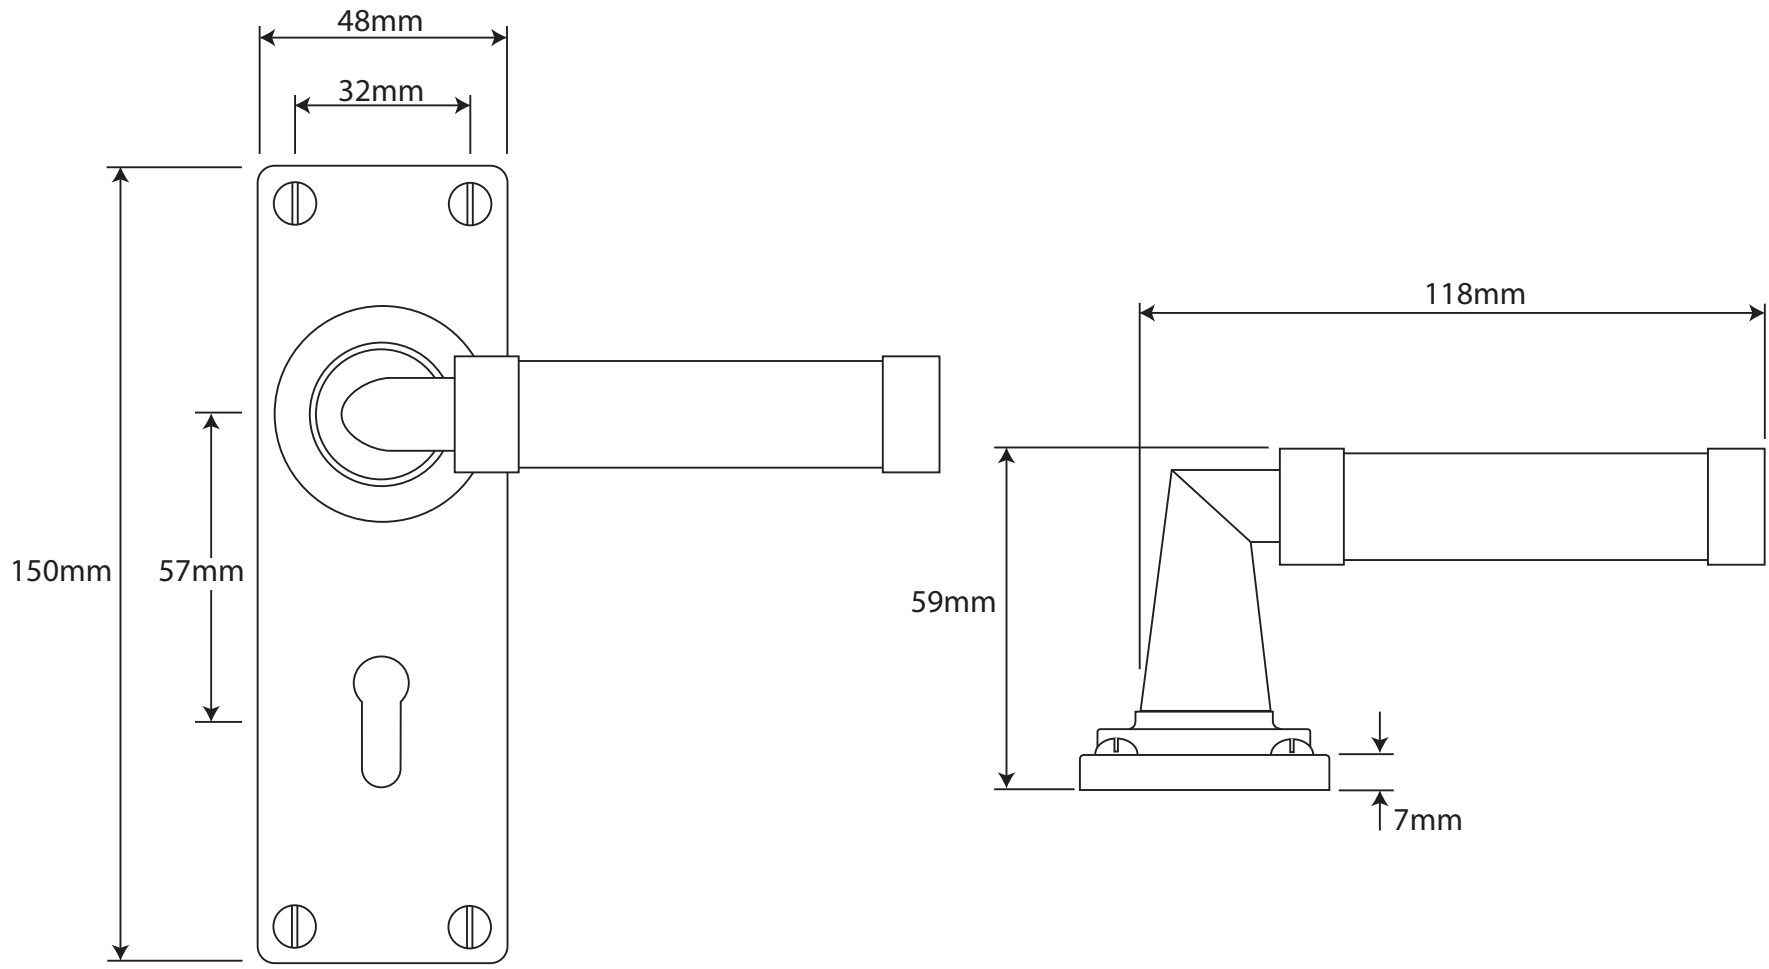

P/N. FD143

ALL DIMENSIONS IN
MM UNLESS STATED

THE CONTENTS OF THIS DRAWING ARE COPYRIGHT AND SHOULD NOT BE
REPRODUCED WITHOUT THE PERMISSION OF DJH ENGINEERING

						QTY
			DESCRIPTION	DRG.	D. Urwin	
			FD143 Milton Door Lever (Oak) on Lock/Keyhole Backplate.	DATE	11/09/18	
1	11/09/18		LT REF.	H:\Finess & Stonebridge Handle Hardware\Finesse\Dim Dwgs\FD143.pdf	SCALE	N/A
ISSUE	DATE	REVISION	MATL.	Pewter/Oak	CODE	FD143