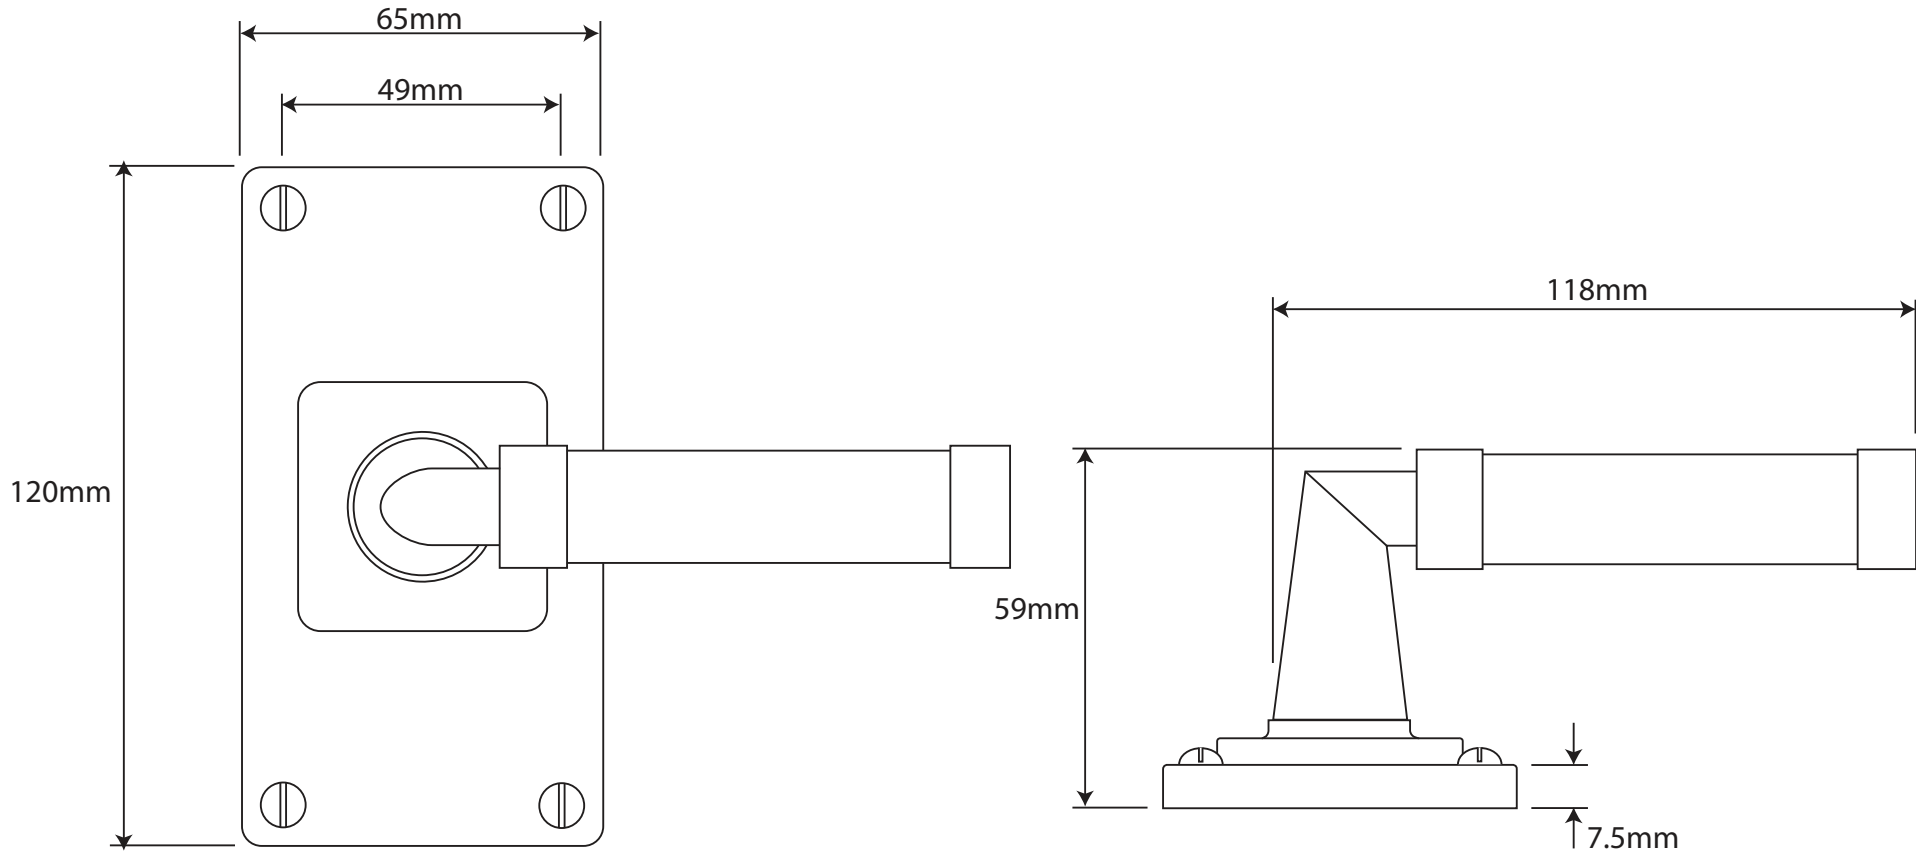

P/N. FD147

ALL DIMENSIONS IN
MM UNLESS STATED

THE CONTENTS OF THIS DRAWING ARE COPYRIGHT AND SHOULD NOT BE
REPRODUCED WITHOUT THE PERMISSION OF DJH ENGINEERING

Finesse
Fine Pewter Hardware
MADE IN BRITAIN

					QTY
			DESCRIPTION		DRG. D. Urwin
			FD147 Milton Door Lever (Oak) on Jesmond Short Latch Backplate.		DATE 11/09/18
1	11/09/18		LT REF.	H:\Finesse & Stonebridge Handle Hardware\Finesse\Dim Dwgs\FD147.pdf	SCALE N/A
ISSUE	DATE	REVISION	MATL.	Pewter/Oak	CODE FD147