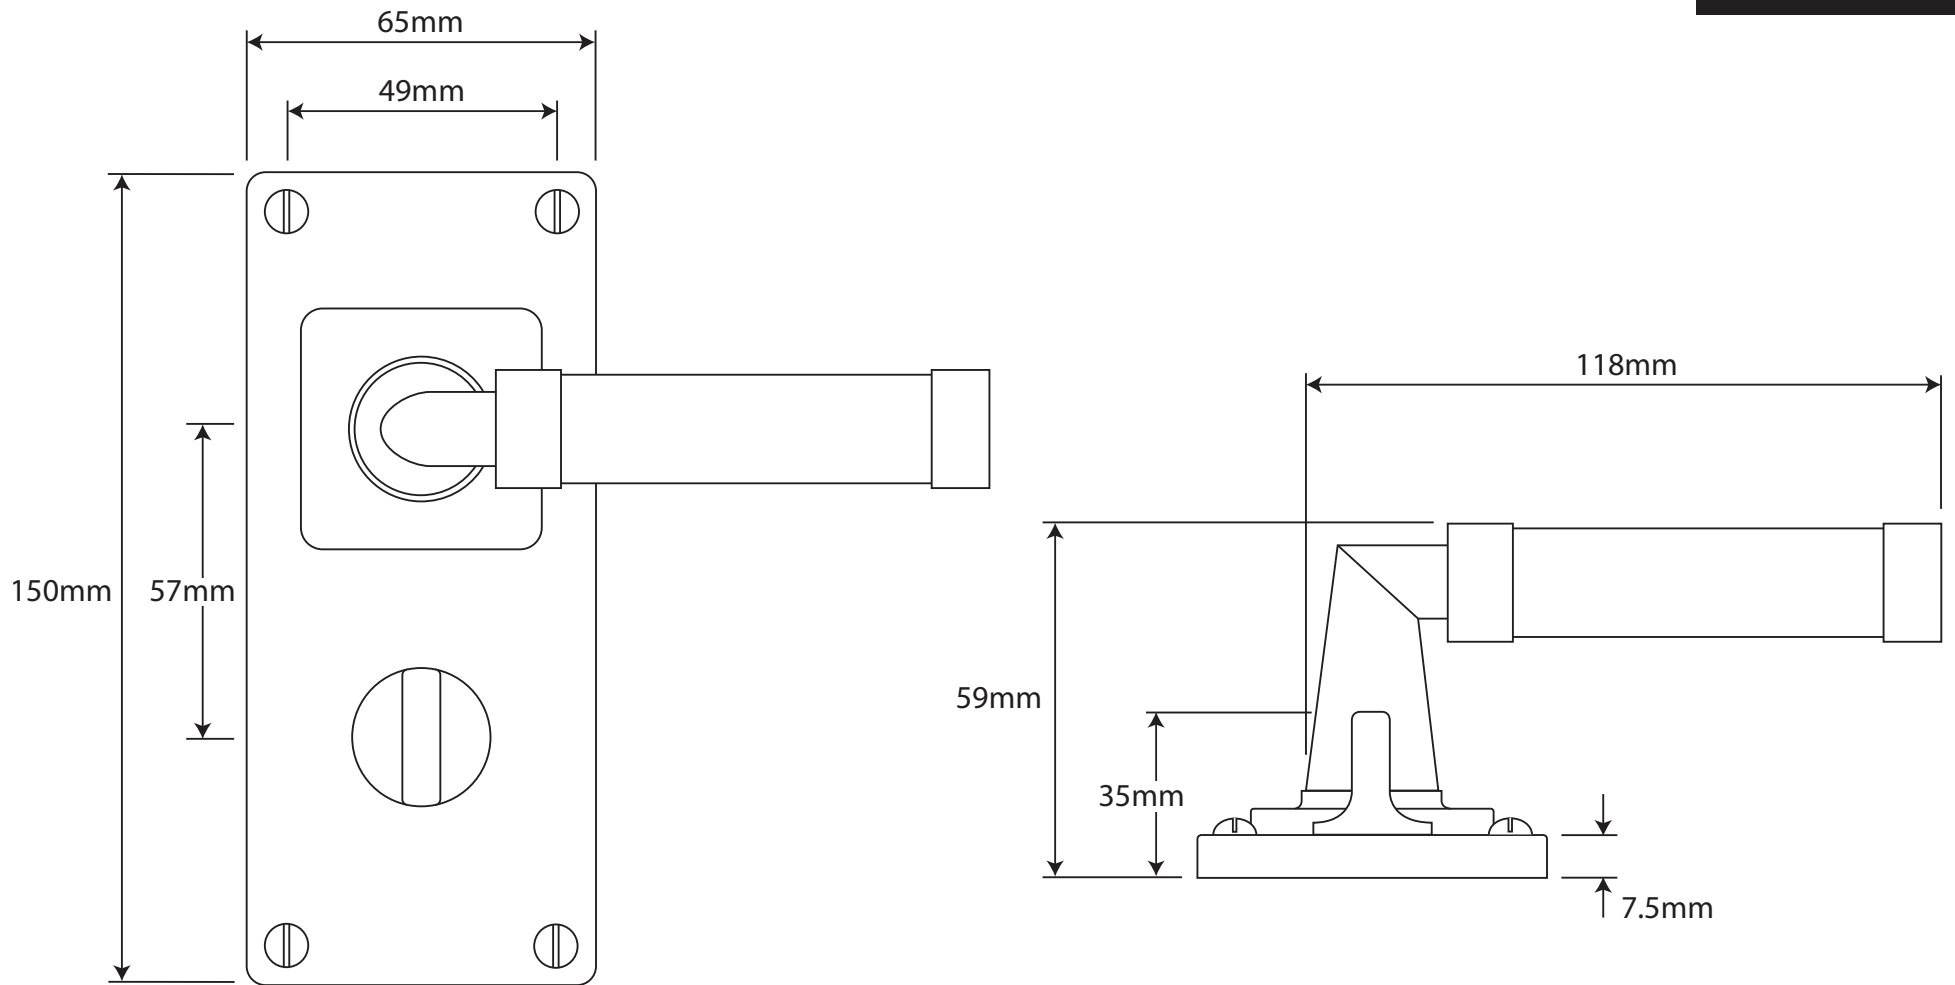

P/N. FD151 ALL DIMENSIONS IN MM UNLESS STATED

THE CONTENTS OF THIS DRAWING ARE COPYRIGHT AND SHOULD NOT BE REPRODUCED WITHOUT THE PERMISSION OF DJH ENGINEERING

					QTY
			DESCRIPTION		DRG. D. Urwin
			FD151 Milton Door Lever (Oak) on Jesmond Bathroom Backplate.		DATE 11/09/18
1	11/09/18		LT REF.	H:\Finesse & Stonebridge Handle Hardware\Finesse\Dim Dwgs\FD151.pdf	SCALE N/A
ISSUE	DATE	REVISION	MATL.	Pewter/Oak	CODE FD151