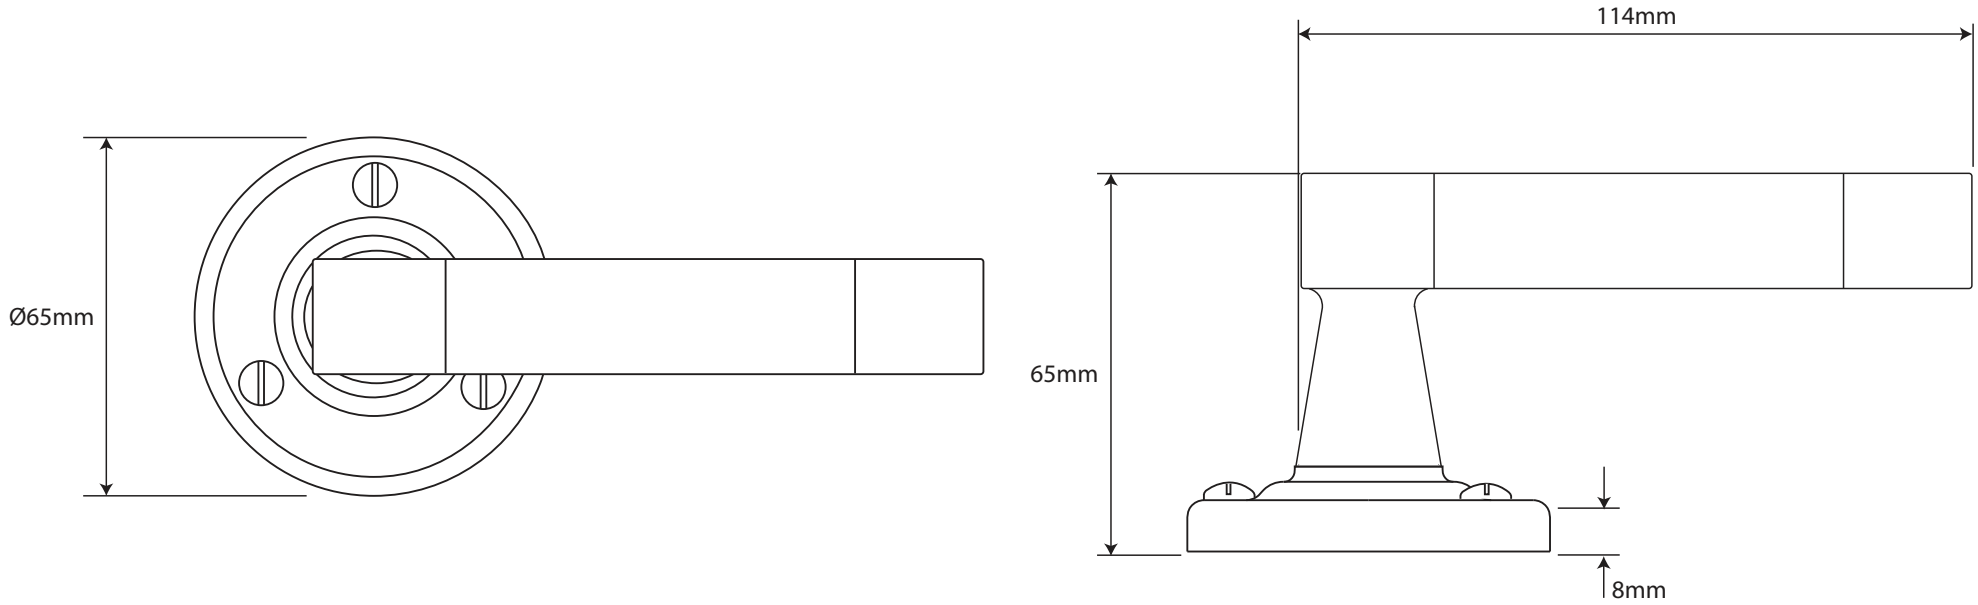

P/N. FD155 ALL DIMENSIONS IN
MM UNLESS STATED

THE CONTENTS OF THIS DRAWING ARE COPYRIGHT AND SHOULD NOT BE
REPRODUCED WITHOUT THE PERMISSION OF DJH ENGINEERING

						QTY
			DESCRIPTION	DRG.	D. Urwin	
			FD155 Eden Door Lever (Oak) on Rose Backplate.	DATE	12/09/18	
1	12/09/18		LT REF.	H:\Finess & Stonebridge Handle Hardware\Finesse\ Dim Dwgs\FD155.pdf	SCALE	N/A
ISSUE	DATE	REVISION	MATL.	Pewter/Oak	CODE	FD155