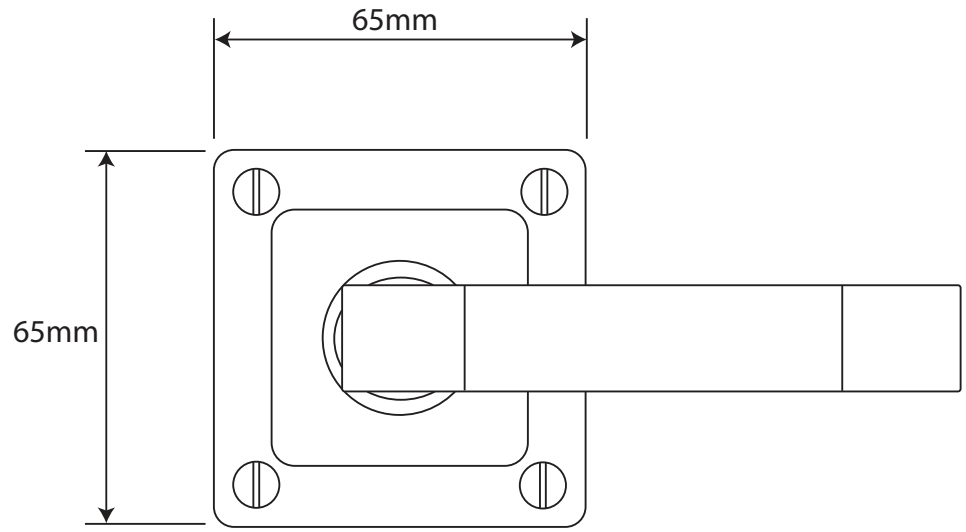

P/N. FD163  
 ALL DIMENSIONS IN MM UNLESS STATED  
 THE CONTENTS OF THIS DRAWING ARE COPYRIGHT AND SHOULD NOT BE REPRODUCED WITHOUT THE PERMISSION OF DJH ENGINEERING

					QTY
			<b>DESCRIPTION</b>		DRG.
			FD163 Eden Door Lever (Oak) on Jesmond Rose Backplate.		DATE
1	11/09/18		<b>LT REF.</b>	H:\Finess & Stonebridge Handle Hardware\Finesse\Dim Dwgs\FD163.pdf	SCALE
<b>ISSUE</b>	<b>DATE</b>	<b>REVISION</b>	<b>MATL.</b>	Pewter/Oak	CODE
					D. Urwin
					11/09/18
					N/A
					FD163