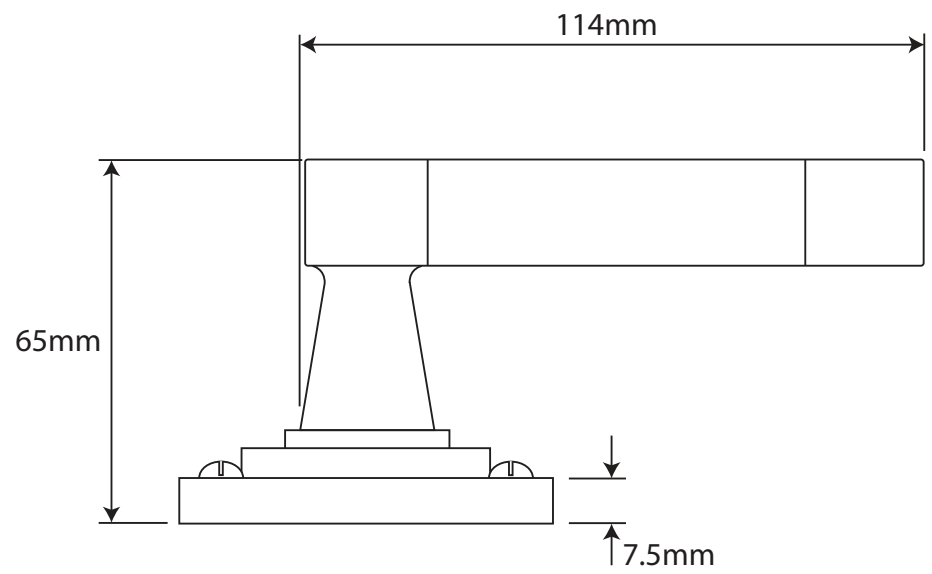

P/N. FD163  
 ALL DIMENSIONS IN MM UNLESS STATED  
 THE CONTENTS OF THIS DRAWING ARE COPYRIGHT AND SHOULD NOT BE REPRODUCED WITHOUT THE PERMISSION OF DJH ENGINEERING

					QTY
			<b>DESCRIPTION</b>		DRG.
			FD163 Eden Door Lever (Oak) on Jesmond Rose Backplate.		DATE
1	11/09/18		<b>LT REF.</b>	H:\Finess & Stonebridge Handle Hardware\Finesse\Dim Dwgs\FD163.pdf	SCALE
<b>ISSUE</b>	<b>DATE</b>	<b>REVISION</b>	<b>MATL.</b>	Pewter/Oak	CODE
					D. Urwin
					11/09/18
					N/A
					FD163