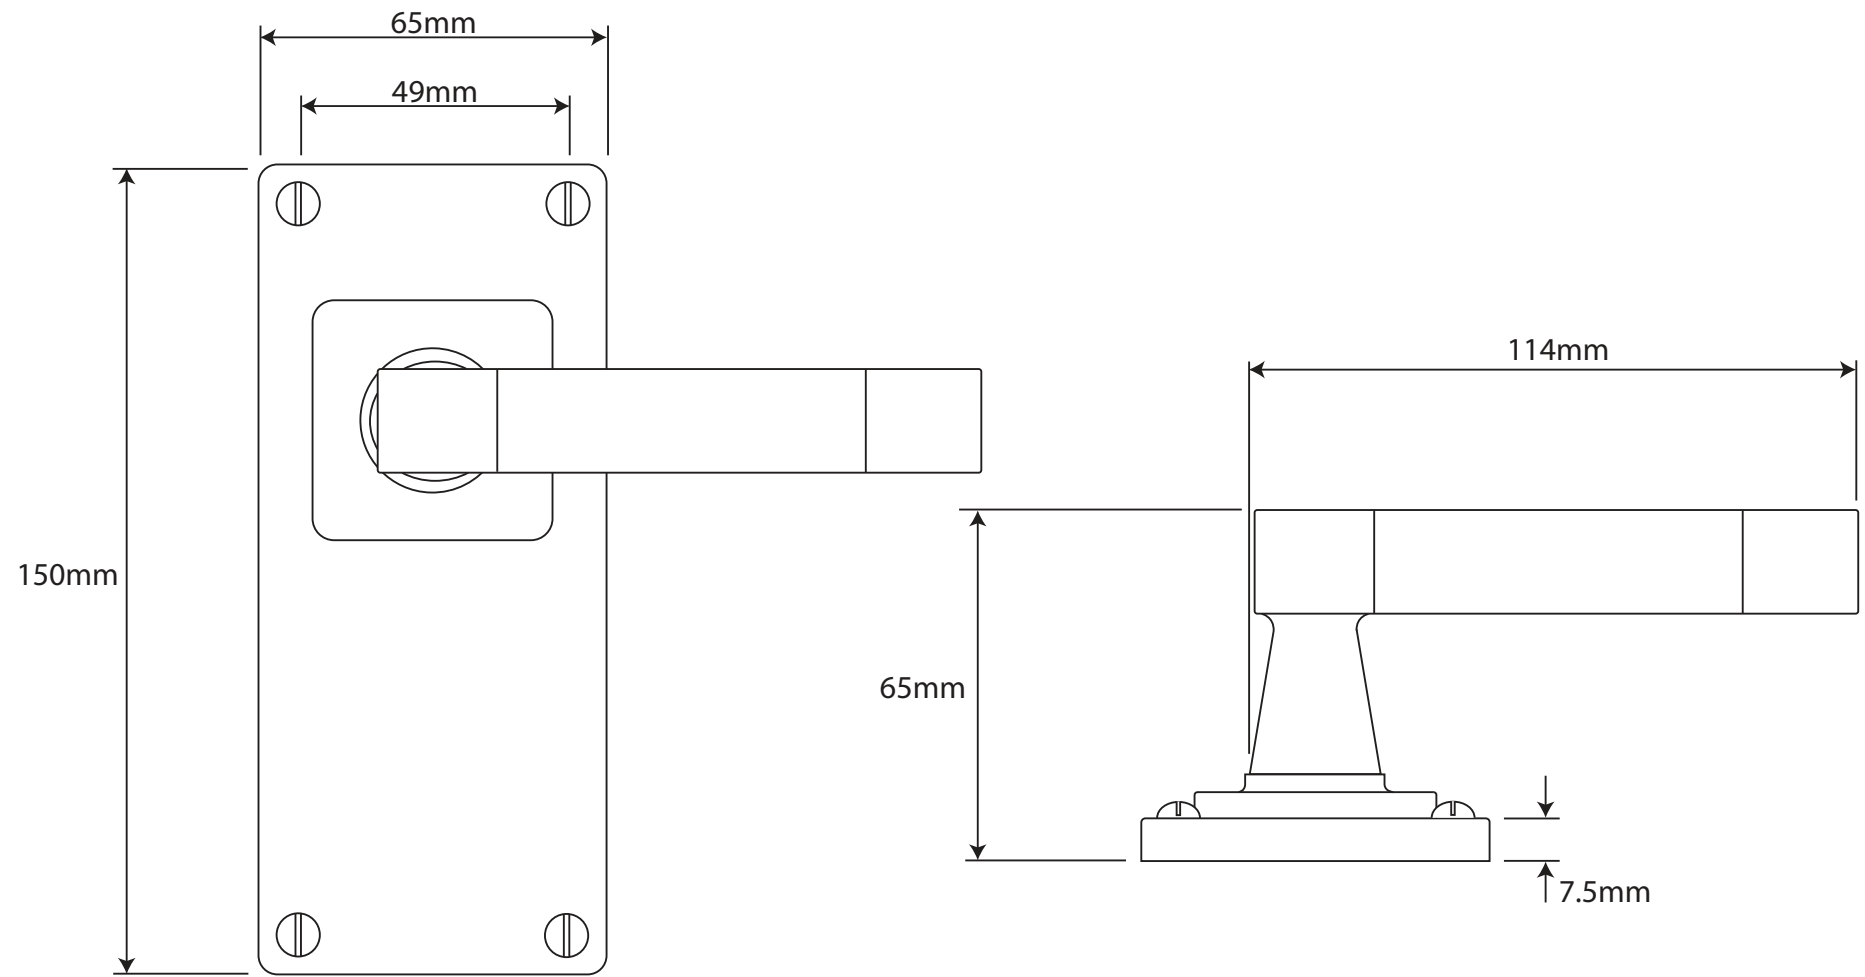

P/N. FD168
 ALL DIMENSIONS IN
 MM UNLESS STATED
 THE CONTENTS OF THIS DRAWING ARE COPYRIGHT AND SHOULD NOT BE
 REPRODUCED WITHOUT THE PERMISSION OF DJH ENGINEERING

					QTY
			DESCRIPTION	DRG.	D. Urwin
			FD168 Eden Door Lever (American Black Walnut) on Jesmond Long Latch Backplate.	DATE	11/09/18
1	11/09/18		LT REF.	SCALE	N/A
ISSUE	DATE	REVISION	MATL.	CODE	FD168

H:\Finesse & Stonebridge Handle Hardware\Finesse\Dim Dwgs\FD168.pdf