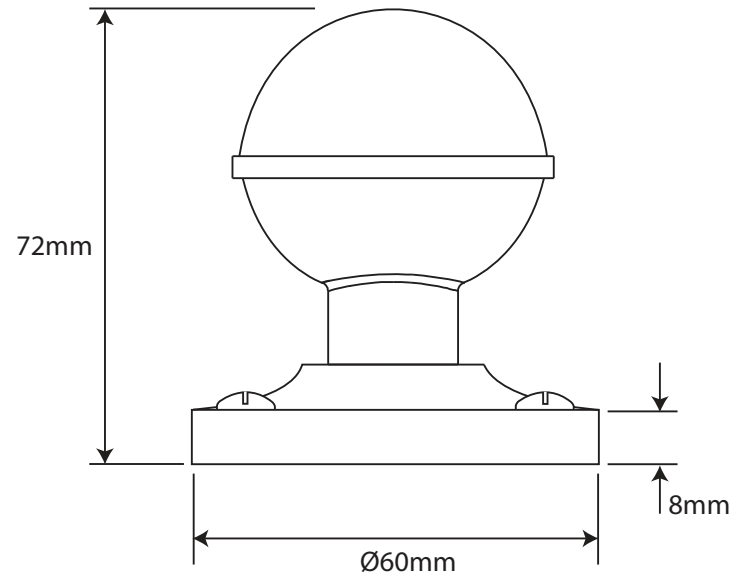

P/N. FD189

ALL DIMENSIONS IN
MM UNLESS STATED

THE CONTENTS OF THIS DRAWING ARE COPYRIGHT AND SHOULD NOT BE
REPRODUCED WITHOUT THE PERMISSION OF DJH ENGINEERING

Finesse
Fine Pewter Hardware
MADE IN BRITAIN

						QTY
				DESCRIPTION		DRG. D. Urwin
				FD189 Lincoln Door Knob on Rose Backplate.		DATE 11/09/18
1	11/09/18		LT REF.	H:\Finess & Stonebridge Handle Hardware\Finesse\Dim Dwgs\FD189.pdf		SCALE N/A
ISSUE	DATE	REVISION	MATL.	Pewter		CODE FD189