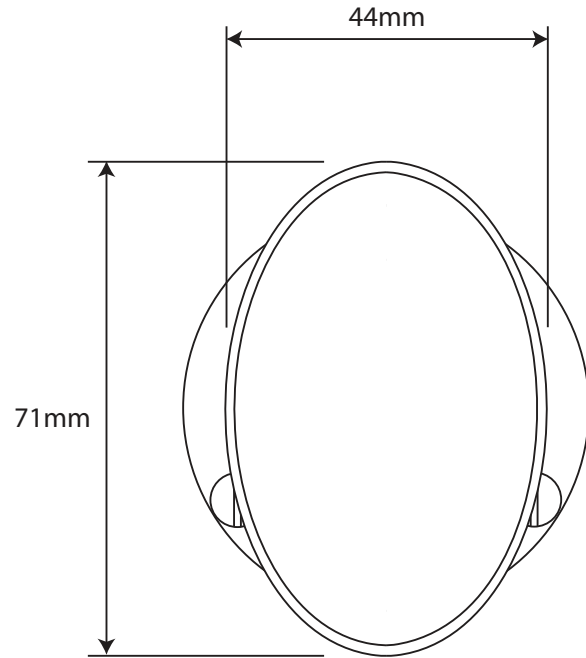

P/N. FD189

ALL DIMENSIONS IN
MM UNLESS STATED

THE CONTENTS OF THIS DRAWING ARE COPYRIGHT AND SHOULD NOT BE
REPRODUCED WITHOUT THE PERMISSION OF DJH ENGINEERING

Finesse
Fine Pewter Hardware
MADE IN BRITAIN

						QTY
				DESCRIPTION		DRG. D. Urwin
				FD189 Lincoln Door Knob on Rose Backplate.		DATE 11/09/18
1	11/09/18		LT REF.	H:\Finess & Stonebridge Handle Hardware\Finesse\Dim Dwgs\FD189.pdf		SCALE N/A
ISSUE	DATE	REVISION	MATL.	Pewter		CODE FD189