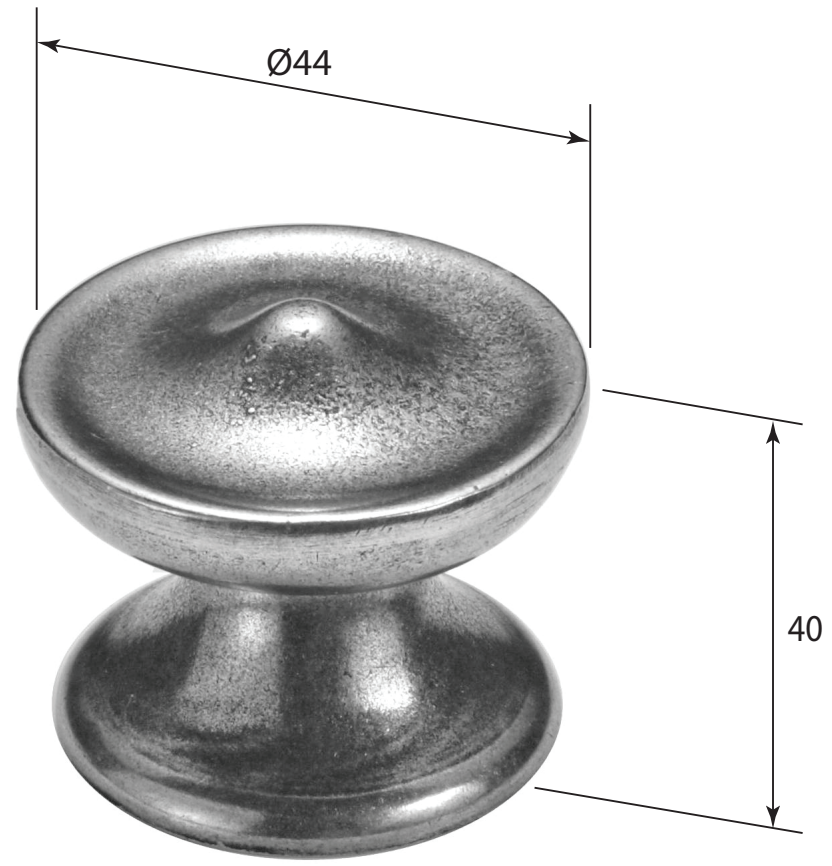

P/N. FD223
 ALL DIMENSIONS IN
 MM UNLESS STATED
 THE CONTENTS OF THIS DRAWING ARE COPYRIGHT AND SHOULD NOT BE
 REPRODUCED WITHOUT THE PERMISSION OF DJH ENGINEERING

					QTY	
			DESCRIPTION		DRG.	D.Urwin
			FD223 Felton Cabinet Knob (2-part)		DATE	21/08/18
1	21/08/18		LT REF.	H:\Finess & Stonebridge Handle Hardware\Finesse\ Dim Dwgs\FD223.pdf	SCALE	N/A
ISSUE	DATE	REVISION	MATL.	Pewter	CODE	FD223