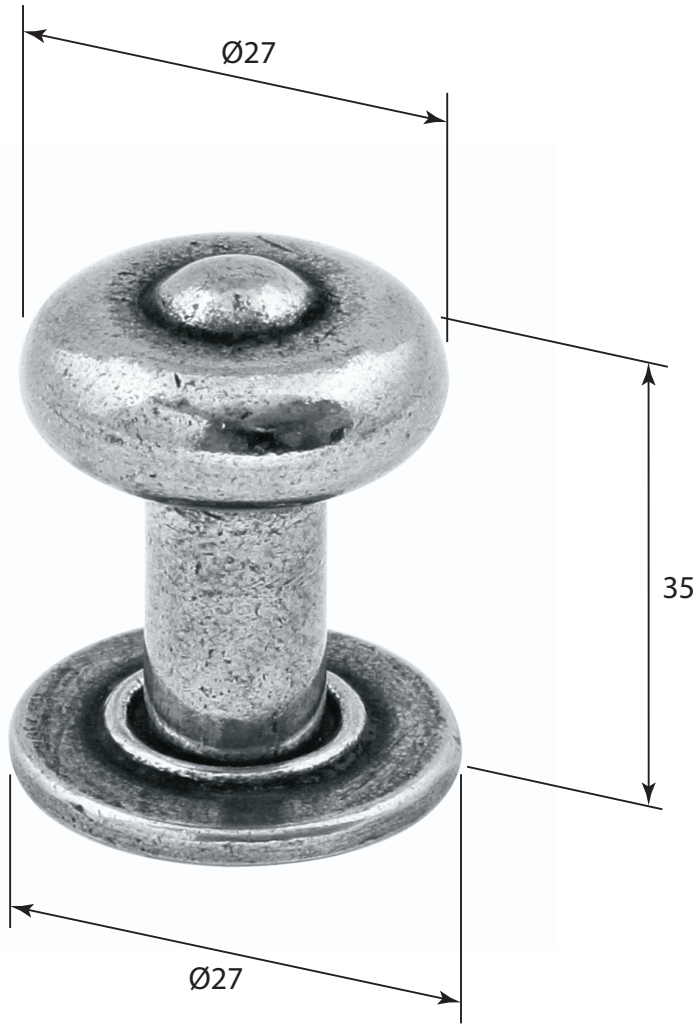

P/N. FD282 ALL DIMENSIONS IN
MM UNLESS STATED

THE CONTENTS OF THIS DRAWING ARE COPYRIGHT AND SHOULD NOT BE
REPRODUCED WITHOUT THE PERMISSION OF DJH ENGINEERING

					QTY	
			DESCRIPTION	DRG.	A.Liddle	
			FD282 Bromley Cabinet Knob (Includes Backplate)	DATE	09/08/18	
1	09/08/18		LT REF.	H:\Finess & Stonebridge Handle Hardware\Finesse\ Dim Dwgs\FD282.pdf	SCALE	N/A
ISSUE	DATE	REVISION	MATL.	Pewter	CODE	FD282