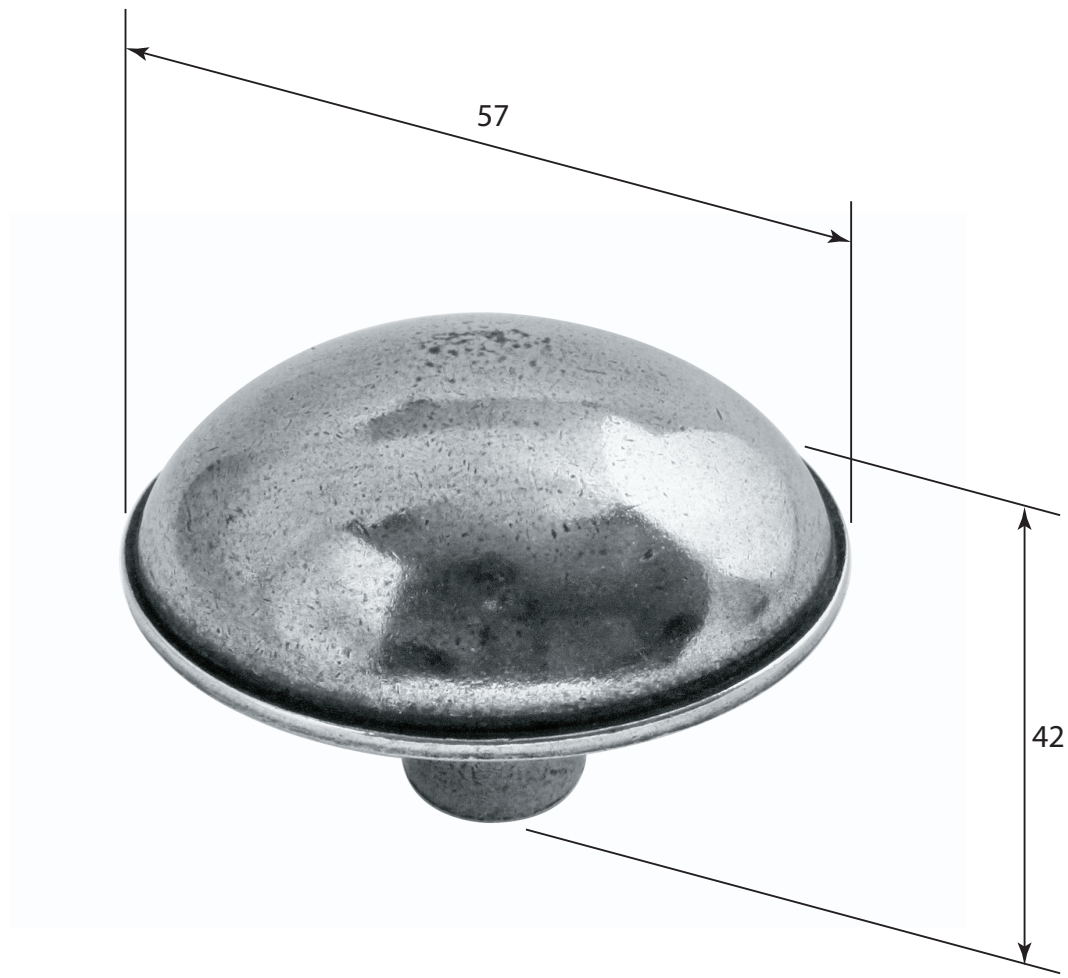

P/N. FD289

ALL DIMENSIONS IN  
MM UNLESS STATED

THE CONTENTS OF THIS DRAWING ARE COPYRIGHT AND SHOULD NOT BE  
REPRODUCED WITHOUT THE PERMISSION OF DJH ENGINEERING

					QTY	
			<b>DESCRIPTION</b>		<b>DRG.</b>	A.Liddle
			FD289 Lincoln Cabinet Knob		<b>DATE</b>	09/08/18
1	09/08/18		<b>LT REF.</b>	H:\Finesse & Stonebridge Handle Hardware\Finesse\ Dim Dwgs\FD289.pdf	<b>SCALE</b>	N/A
<b>ISSUE</b>	<b>DATE</b>	<b>REVISION</b>	<b>MATL.</b>	Pewter	<b>CODE</b>	FD289