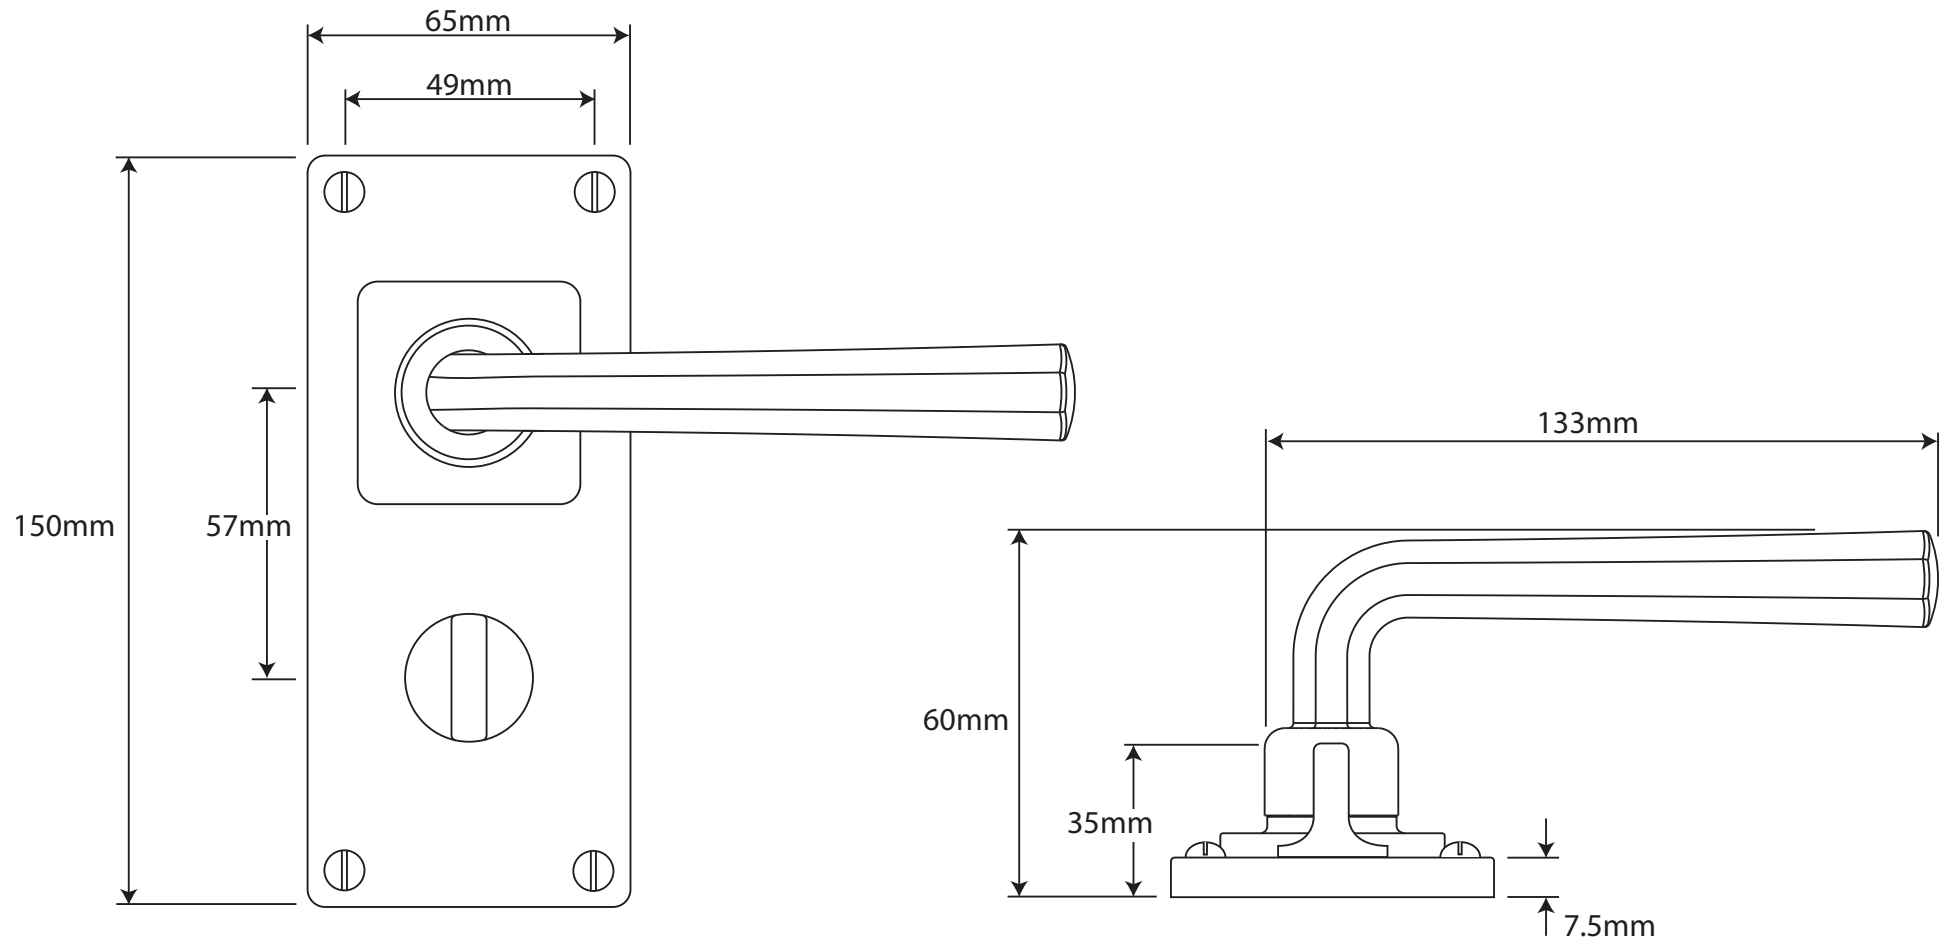

P/N. FD307

ALL DIMENSIONS IN
MM UNLESS STATED

THE CONTENTS OF THIS DRAWING ARE COPYRIGHT AND SHOULD NOT BE
REPRODUCED WITHOUT THE PERMISSION OF DJH ENGINEERING

						QTY
				DESCRIPTION	DRG.	D. Urwin
				FD307 Tunstall Door Lever Jesmond Bathroom Backplate.	DATE	19/09/18
1	19/09/18		LT REF.	H:\Finess & Stonebridge Handle Hardware\Finesse\ Dim Dwgs\FD307.pdf	SCALE	N/A
ISSUE	DATE	REVISION	MATL.	Pewter	CODE	FD307