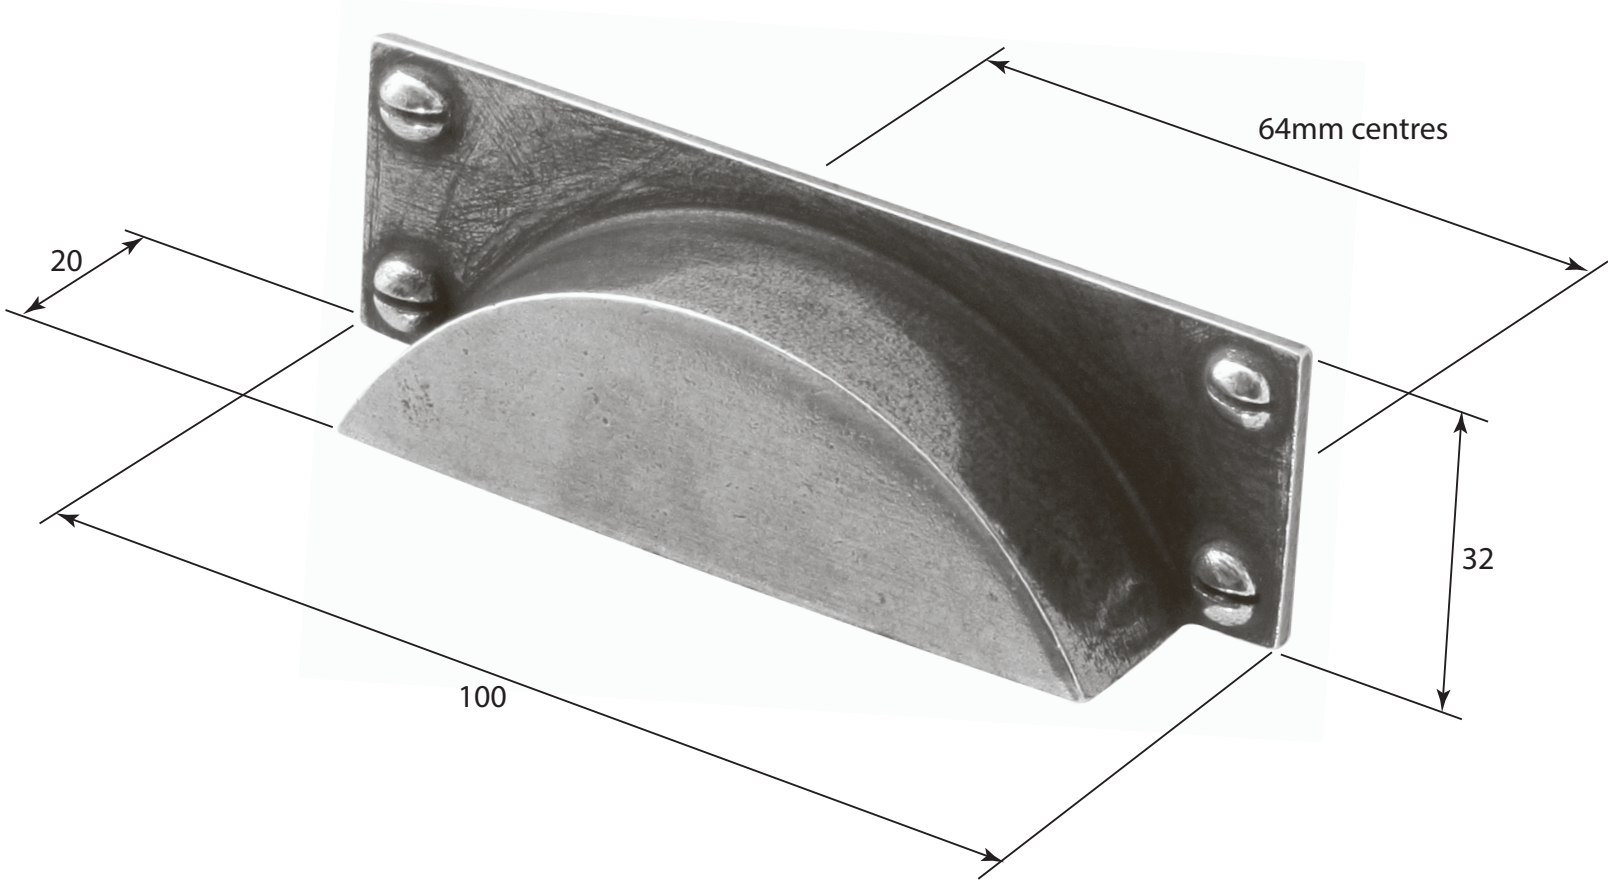

P/N. FD502 ALL DIMENSIONS IN
MM UNLESS STATED

THE CONTENTS OF THIS DRAWING ARE COPYRIGHT AND SHOULD NOT BE
REPRODUCED WITHOUT THE PERMISSION OF DJH ENGINEERING

									QTY
				DESCRIPTION		DRG.			D. Urwin
				FD502 Blythe Cup Handle		DATE			23/08/18
1	23/08/18			LT REF.	H:\Finess & Stonebridge Handle Hardware\Finesse\ Dim Dwgs\FD502.pdf	SCALE			N/A
ISSUE	DATE	REVISION		MATL.	Pewter	CODE			FD502