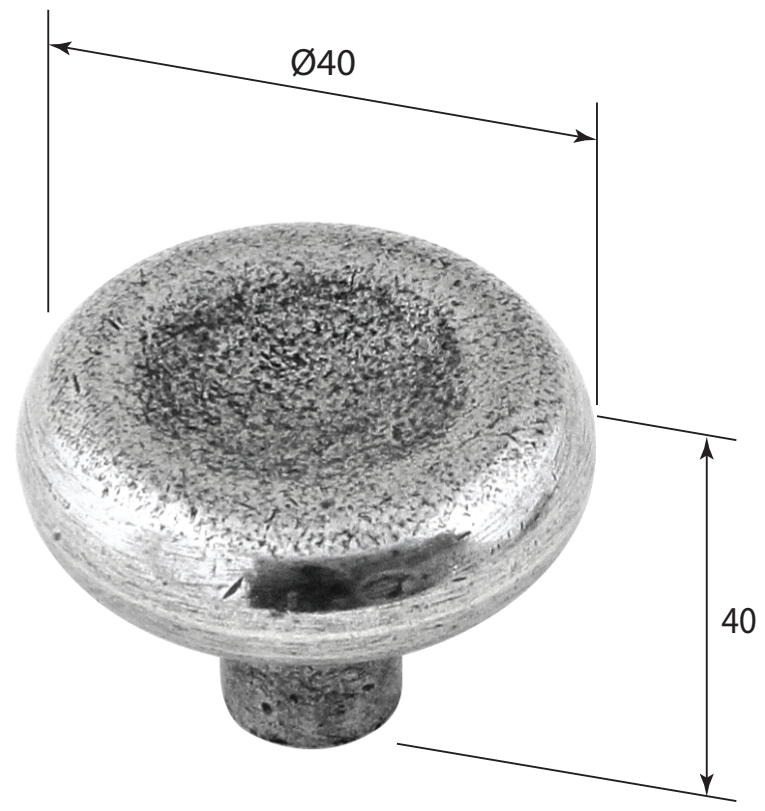

P/N. FD557  
 ALL DIMENSIONS IN  
 MM UNLESS STATED  
 THE CONTENTS OF THIS DRAWING ARE COPYRIGHT AND SHOULD NOT BE  
 REPRODUCED WITHOUT THE PERMISSION OF DJH ENGINEERING

						QTY
			<b>DESCRIPTION</b>		<b>DRG.</b>	D.Urwin
			FD557 Stroud Cabinet Knob		<b>DATE</b>	21/08/18
1	21/08/18		<b>LT REF.</b>	H:\Finess & Stonebridge Handle Hardware\Finesse\ Dim Dwgs\FD557.pdf	<b>SCALE</b>	N/A
<b>ISSUE</b>	<b>DATE</b>	<b>REVISION</b>	<b>MATL.</b>	Pewter	<b>CODE</b>	FD557