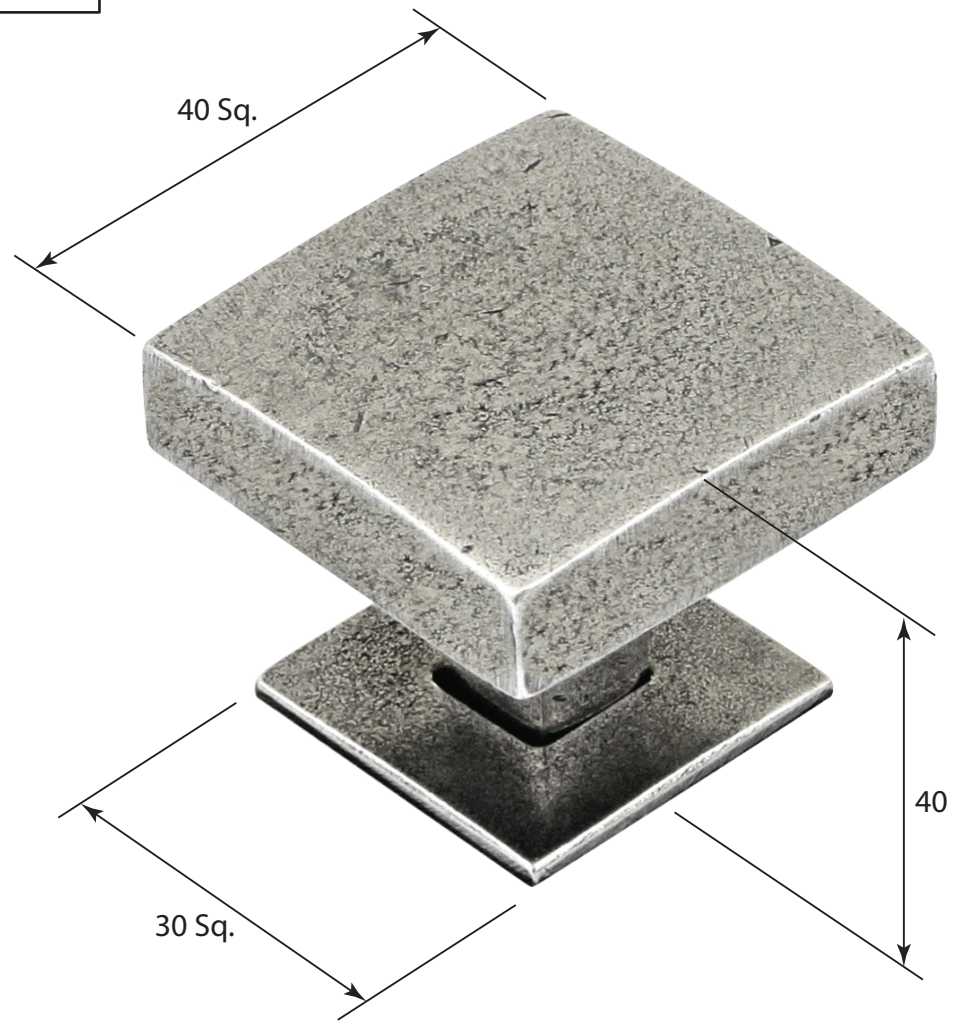

P/N. FD573    ALL DIMENSIONS IN MM UNLESS STATED  
 THE CONTENTS OF THIS DRAWING ARE COPYRIGHT AND SHOULD NOT BE REPRODUCED WITHOUT THE PERMISSION OF DJH ENGINEERING

					QTY
			<b>DESCRIPTION</b>	<b>DRG.</b>	D. Urwin
			FD573 Healey Cabinet Knob (includes backplate)	<b>DATE</b>	21/08/18
1	21/08/18		<b>LT REF.</b>	<b>SCALE</b>	N/A
<b>ISSUE</b>	<b>DATE</b>	<b>REVISION</b>	<b>MATL.</b>	<b>CODE</b>	FD573
			H:\Finess & Stonebridge Handle Hardware\Finesse\ Dim Dwgs\FD573.pdf		
			Pewter		