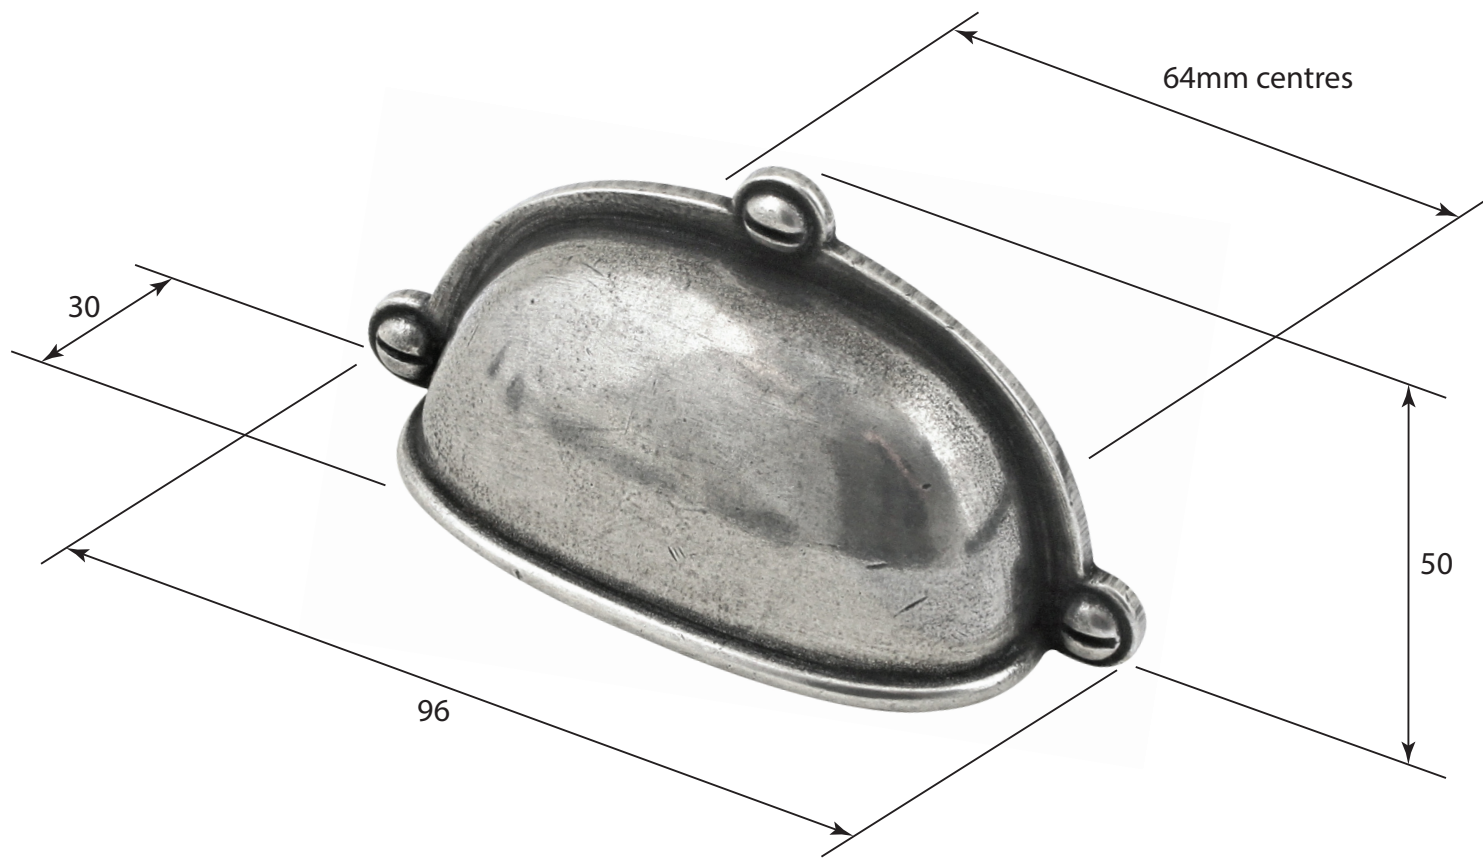

P/N. FD583

ALL DIMENSIONS IN
MM UNLESS STATED

THE CONTENTS OF THIS DRAWING ARE COPYRIGHT AND SHOULD NOT BE
REPRODUCED WITHOUT THE PERMISSION OF DJH ENGINEERING

					QTY	
			DESCRIPTION		DRG.	D. Urwin
			FD583 Classic Cup Handle		DATE	23/08/18
1	23/08/18		LT REF.	H:\Finesse & Stonebridge Handle Hardware\Finesse\ Dim Dwgs\FD583.pdf	SCALE	N/A
ISSUE	DATE	REVISION	MATL.	Pewter	CODE	FD583