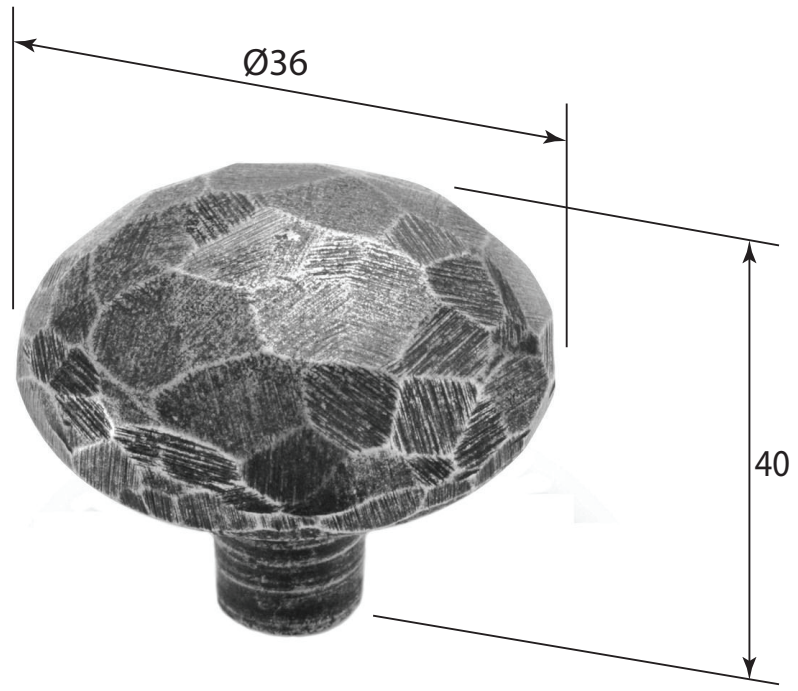

P/N. PCK006  
 ALL DIMENSIONS IN  
 MM UNLESS STATED  
 THE CONTENTS OF THIS DRAWING ARE COPYRIGHT AND SHOULD NOT BE  
 REPRODUCED WITHOUT THE PERMISSION OF DJH ENGINEERING

						QTY	
				<b>DESCRIPTION</b>		<b>DRG.</b>	D.Urwin
				PCK006 Facet Cabinet Knob		<b>DATE</b>	21/08/18
1	21/08/18		<b>LT REF.</b>	H:\Finess & Stonebridge Handle Hardware\Finesse\ Dim Dwgs\PCK006.pdf		<b>SCALE</b>	N/A
<b>ISSUE</b>	<b>DATE</b>	<b>REVISION</b>	<b>MATL.</b>	Pewter		<b>CODE</b>	PCK006