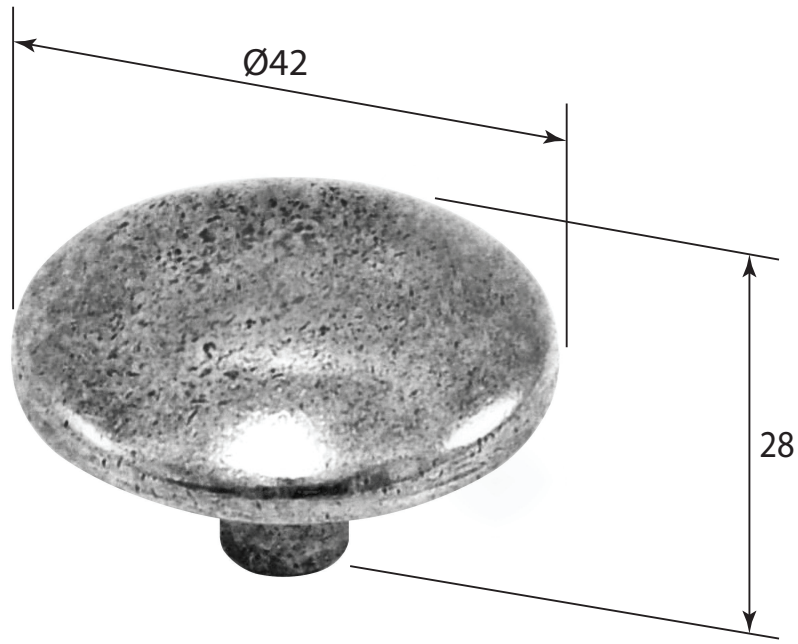

P/N. PCK037
 ALL DIMENSIONS IN
 MM UNLESS STATED
 THE CONTENTS OF THIS DRAWING ARE COPYRIGHT AND SHOULD NOT BE
 REPRODUCED WITHOUT THE PERMISSION OF DJH ENGINEERING

						QTY
				DESCRIPTION	DRG.	D.Urwin
				PCK037 Hetton Cabinet Knob	DATE	21/08/18
1	21/08/18		LT REF.	H:\Finesse & Stonebridge Handle Hardware\Finesse\ Dim Dwgs\PCK037.pdf	SCALE	N/A
ISSUE	DATE	REVISION	MATL.	Pewter	CODE	PCK037