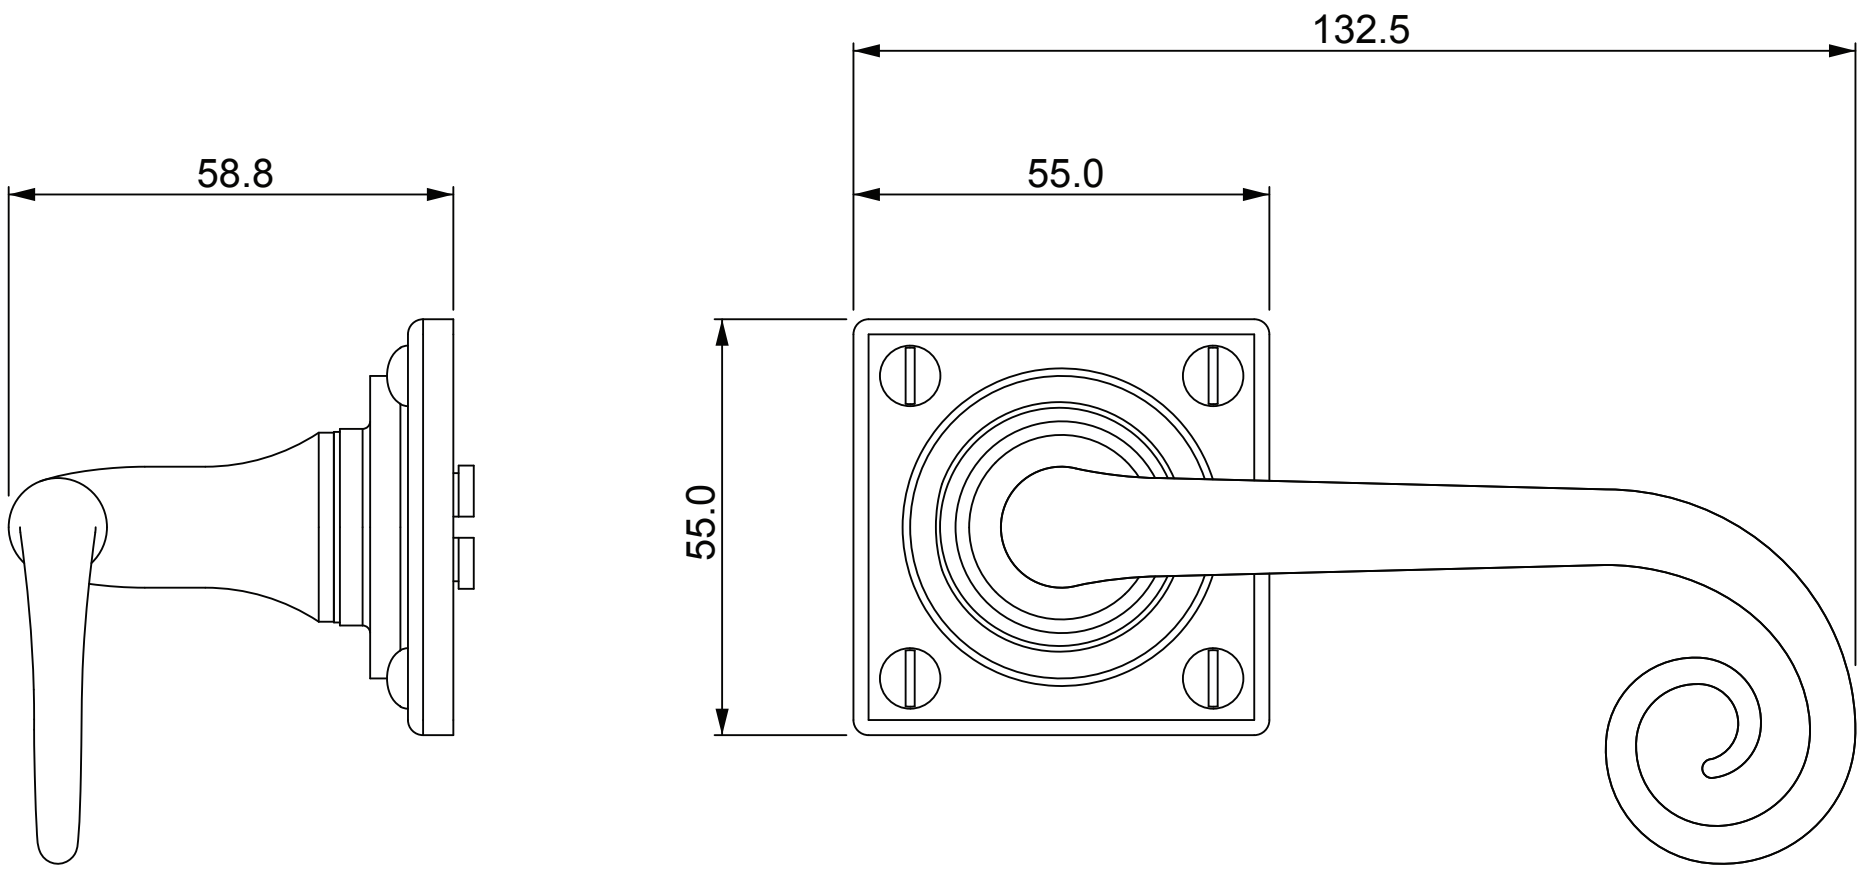

P/N. FB1069 ALL DIMENSIONS IN MM UNLESS STATED

THE CONTENTS OF THIS DRAWING ARE COPYRIGHT AND SHOULD NOT BE REPRODUCED WITHOUT THE PERMISSION OF DJH ENGINEERING

						QTY
				DESCRIPTION	DRG.	D. Urwin
				FB1069 Curl Door Lever Square on Rose Backplate.	DATE	03/10/18
1	03/10/18		LT REF.	H:\Finess & Stonebridge Handle Hardware\Stonebridge-CAD\ Dim Dwgs\FB1069.pdf	SCALE	N/A
ISSUE	DATE	REVISION	MATL.	Forged Steel (flat black finish)	CODE	FB1069