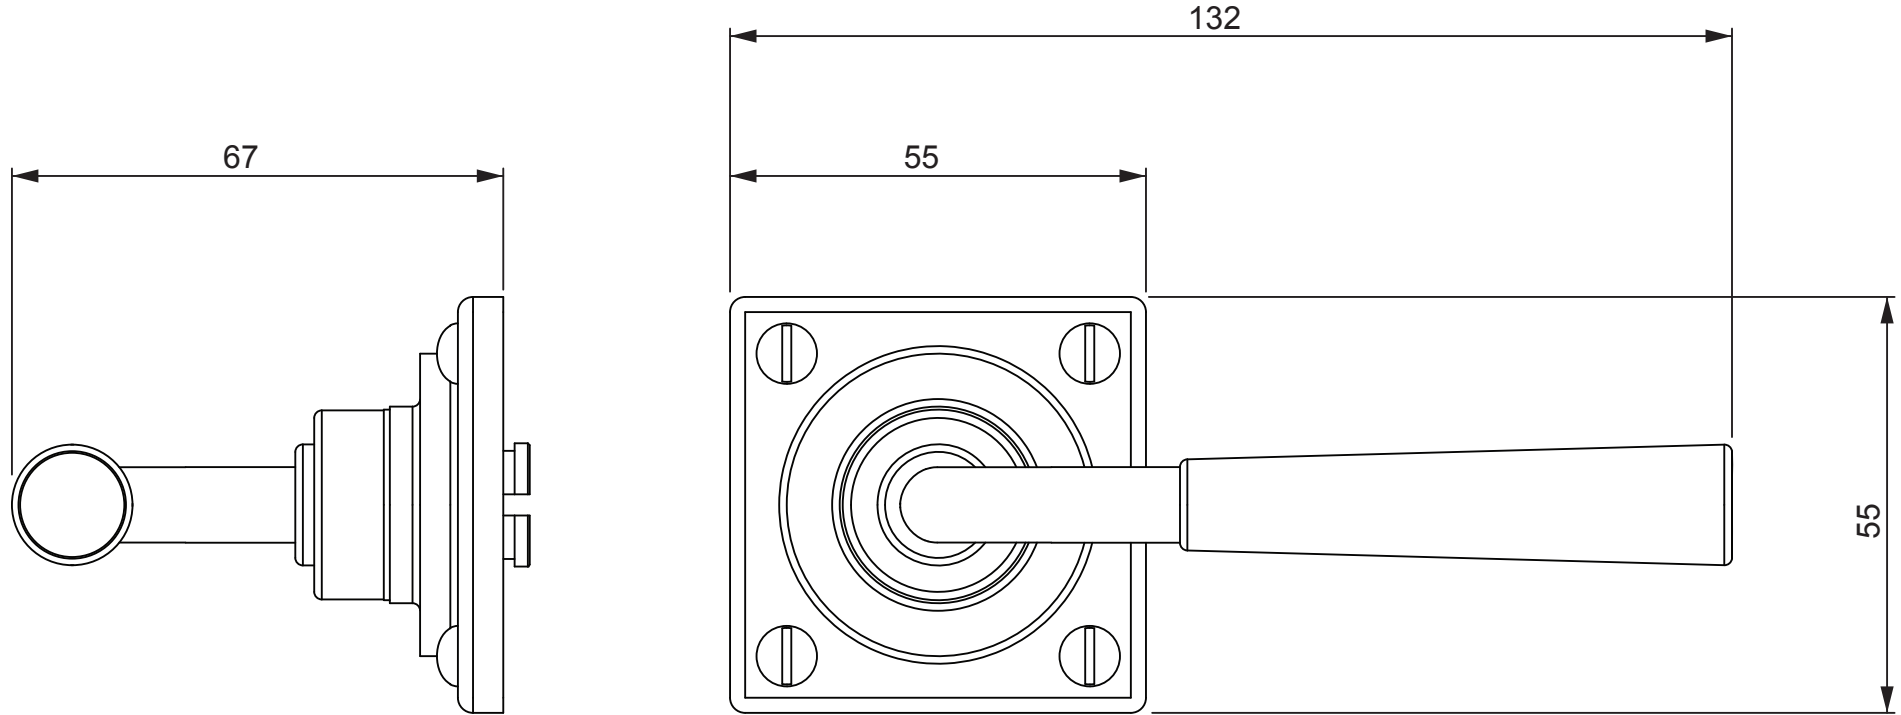

Stonebridge Lever On
Square Rose

**ALL DIMENSIONS IN
MM UNLESS STATED**

THE CONTENTS OF THIS DRAWING ARE COPYRIGHT AND SHOULD NOT
BE REPRODUCED WITHOUT THE PERMISSION OF DJH GROUP LTD.

					QTY	
		FOR ACTUAL COLOUR REFER TO MAIN WEB PAGE FOR THIS ITEM.	DESCRIPTION		DRG.	D. Urwin
			Stonebridge Lever Square Rose Backplate (Cotswold).		DATE	03/10/18
1	03/10/18	COLOUR HERE FOR DIMENSION PURPOSES ONLY.	LT REF.	H:\Finess & Stonebridge Handle Hardware/Stonebridge-CAD/ Dim Dwgs/.pdf	SCALE	N/A
ISSUE	DATE		MATL.	Forged Steel (flat black & satin steel)	CODE	Lever On Square Rose