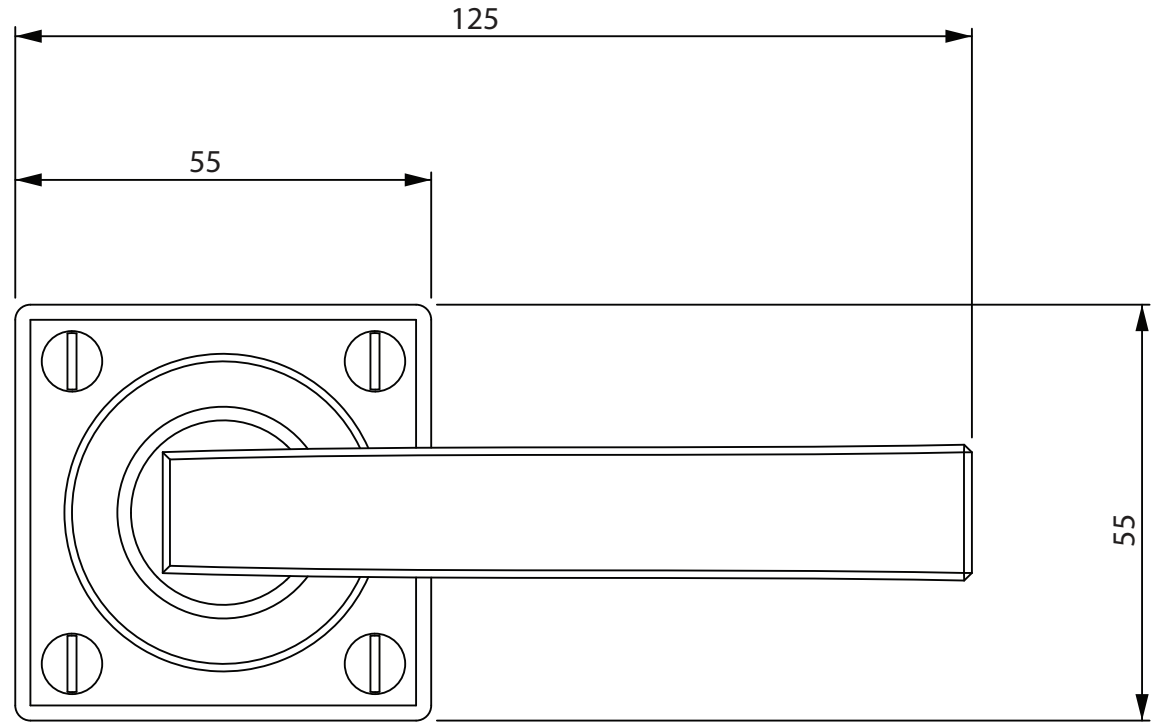

Stonebridge Lever On

Square Rose

**ALL DIMENSIONS IN
MM UNLESS STATED**

THE CONTENTS OF THIS DRAWING ARE COPYRIGHT AND SHOULD NOT
BE REPRODUCED WITHOUT THE PERMISSION OF DJH GROUP LTD.

					QTY	
		FOR ACTUAL COLOUR REFER TO MAIN WEB PAGE FOR THIS ITEM.	DESCRIPTION		DRG.	D. Urwin
			Stonebridge Lever On Square Rose Backplate (Arundel).		DATE	03/10/18
1	03/10/18	COLOUR HERE FOR DIMENSION PURPOSES ONLY.	LT REF.	H:\Finess & Stonebridge Handle Hardware/Stonebridge-CAD/ Dim Dwgs/pdf	SCALE	N/A
ISSUE	DATE		MATL.	Forged Steel (flat black & satin steel)	CODE	Lever On Square Rose