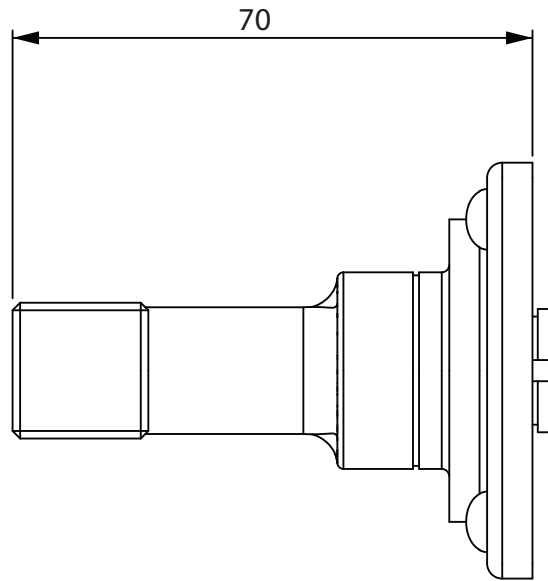

Stonebridge Lever On

Square Rose

**ALL DIMENSIONS IN
MM UNLESS STATED**

THE CONTENTS OF THIS DRAWING ARE COPYRIGHT AND SHOULD NOT
BE REPRODUCED WITHOUT THE PERMISSION OF DJH GROUP LTD.

					QTY	
		FOR ACTUAL COLOUR REFER TO MAIN WEB PAGE FOR THIS ITEM.	DESCRIPTION		DRG.	D. Urwin
			Stonebridge Lever On Square Rose Backplate (Arundel).		DATE	03/10/18
1	03/10/18	COLOUR HERE FOR DIMENSION PURPOSES ONLY.	LT REF.	H:\Finess & Stonebridge Handle Hardware/Stonebridge-CAD/ Dim Dwgs/pdf	SCALE	N/A
ISSUE	DATE		MATL.	Forged Steel (flat black & satin steel)	CODE	Lever On Square Rose